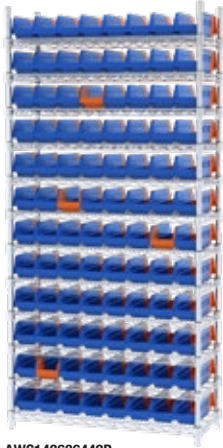

Wire Shelving Systems

MORE THAN 50 SYSTEM OPTIONS AVAILABLE

AWS143636442B

Indicator Wire Shelving Systems			Bin Dimensions (In.)			Shelf Dimensions (In.)			Quantity	
Model No.	Description	Indicator Colors	L	W	H	D	L	H	Bins	Shelves
AWS143636442B	Wire Shelving w/ 36442 Bins	Blue/Orange	11-5/8	4-1/4	4	14	36	74	96†	12
AWS143636442BK	Wire Shelving w/ 36442 Bins	Black/Red	11-5/8	4-1/4	4	14	36	74	96†	12
AWS143636462B	Wire Shelving w/ 36462 Bins	Blue/Orange	11-5/8	6-3/4	4	14	36	74	60†	12
AWS143636462BK	Wire Shelving w/ 36462 Bins	Black/Red	11-5/8	6-3/4	4	14	36	74	60†	12
AWS183636448B	Wire Shelving w/ 36448 Bins	Blue/Orange	17-7/8	4-1/8	4	18	36	74	96†	12
AWS183636448BK	Wire Shelving w/ 36448 Bins	Black/Red	17-7/8	4-1/8	4	18	36	74	96†	12
AWS183636468B	Wire Shelving w/ 36468 Bins	Blue/Orange	17-7/8	6-5/8	4	18	36	74	60†	12
AWS183636468BK	Wire Shelving w/ 36468 Bins	Black/Red	17-7/8	6-5/8	4	18	36	74	60†	12

†Bonus bins included.