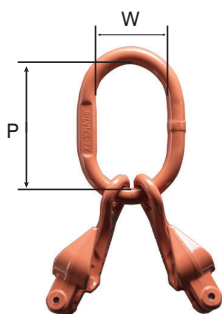

## CDFX INLINE Clevis Shortening Hook

Dimensions (In)											
For Chain Size	Part #	A	B	D	G	H	O	R	PxL	Weight (lbs)	WLL (lbs)
7/32-1/4	CDFX06	0.31	0.31	0.35	1.14	1.46	0.71	3.35	0.30 x 0.69	0.66	3,000
9/32	CDFX07	0.41	0.39	0.47	1.54	2.13	0.94	4.82	0.35 x 0.89	1.48	4,300
5/16	CDFX08	0.41	0.39	0.47	1.54	2.13	0.94	4.80	0.39 x 0.89	1.48	5,700
3/8	CDFX10	0.51	0.47	0.57	1.97	2.76	1.22	6.30	0.51 x 1.24	2.87	8,800
1/2	CDFX13	0.63	0.61	0.71	2.52	3.62	1.46	8.03	0.63 x 1.65	6.61	15,000
5/8	CDFX16	0.79	0.73	0.94	3.15	4.01	1.89	9.13	0.83 x 2.03	11.46	22,600

## CDFXA1 INLINE Clevis Master Set 1-Leg

Dimensions (In)							
For Chain Size	Part #	D	W	P	R	Weight (lbs)	WLL (lbs)
9/32	CDFXA107	0.51	2.36	4.33	9.13	2.65	4,300
5/16	CDFXA108	0.63	2.36	4.33	9.13	2.95	5,700
3/8	CDFXA110	0.71	2.95	5.31	11.61	4.89	8,800
1/2	CDFXA113	0.87	3.54	6.30	14.33	9.91	15,000
5/8	CDFXA116	1.02	3.94	7.09	16.22	16.52	22,600

## CDFXA2 INLINE Clevis Master Set 2-Leg

Dimensions (In)							
For Chain Size	Part #	D	W	P	R	Weight (lbs)	WLL (lbs)
9/32	CDFXA207	0.63	2.36	4.33	9.06	4.43	7,400
5/16	CDFXA208	0.71	2.95	5.31	10.04	4.98	9,900
3/8	CDFXA210	0.87	3.54	6.30	16.73	8.82	15,200
1/2	CDFXA213	1.02	3.94	7.09	20.47	16.98	26,000
5/8	CDFXA216	1.26	4.33	7.87	25.00	29.76	39,100

## CDFXA4 INLINE Clevis Master Set 4-Leg

Dimensions (In)							
For Chain Size	Part #	D	W	P	R	Weight (lbs)	WLL (lbs)
9/32	CDFXA407	0.87	3.54	6.30	13.78	10.36	11,200
5/16	CDFXA408	0.87	3.54	6.30	13.78	10.36	14,800
3/8	CDFXA410	1.02	3.94	7.09	16.73	18.96	22,900
1/2	CDFXA413	1.26	4.33	7.87	20.47	37.48	39,000
5/8	CDFXA416	1.42	5.51	10.24	25.00	63.93	58,700