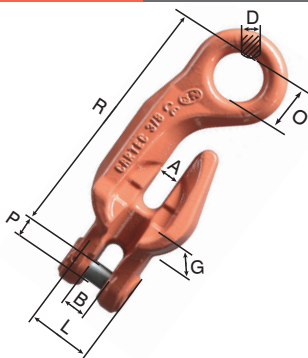

## CDFX INLINE Clevis Shortening Hook

Dimensions (In)											
For Chain Size	Part #	A	B	D	G	H	O	R	PxL	Weight (lbs)	WLL (lbs)
7/32-1/4	CDFX06	0.31	0.31	0.35	1.14	1.46	0.71	3.35	0.30 x 0.69	0.66	3,000
9/32	CDFX07	0.41	0.39	0.47	1.54	2.13	0.94	4.82	0.35 x 0.89	1.48	4,300
5/16	CDFX08	0.41	0.39	0.47	1.54	2.13	0.94	4.80	0.39 x 0.89	1.48	5,700
3/8	CDFX10	0.51	0.47	0.57	1.97	2.76	1.22	6.30	0.51 x 1.24	2.87	8,800
1/2	CDFX13	0.63	0.61	0.71	2.52	3.62	1.46	8.03	0.63 x 1.65	6.61	15,000
5/8	CDFX16	0.79	0.73	0.94	3.15	4.01	1.89	9.13	0.83 x 2.03	11.46	22,600

## CDFXA1 INLINE Clevis Master Set 1-Leg

Dimensions (In)							
For Chain Size	Part #	D	W	P	R	Weight (lbs)	WLL (lbs)
9/32	CDFXA107	0.51	2.36	4.33	9.13	2.65	4,300
5/16	CDFXA108	0.63	2.36	4.33	9.13	2.95	5,700
3/8	CDFXA110	0.71	2.95	5.31	11.61	4.89	8,800
1/2	CDFXA113	0.87	3.54	6.30	14.33	9.91	15,000
5/8	CDFXA116	1.02	3.94	7.09	16.22	16.52	22,600

## CDFXA2 INLINE Clevis Master Set 2-Leg

Dimensions (In)							
For Chain Size	Part #	D	W	P	R	Weight (lbs)	WLL (lbs)
9/32	CDFXA207	0.63	2.36	4.33	9.06	4.43	7,400
5/16	CDFXA208	0.71	2.95	5.31	10.04	4.98	9,900
3/8	CDFXA210	0.87	3.54	6.30	16.73	8.82	15,200
1/2	CDFXA213	1.02	3.94	7.09	20.47	16.98	26,000
5/8	CDFXA216	1.26	4.33	7.87	25.00	29.76	39,100

## CDFXA4 INLINE Clevis Master Set 4-Leg

Dimensions (In)							
For Chain Size	Part #	D	W	P	R	Weight (lbs)	WLL (lbs)
9/32	CDFXA407	0.87	3.54	6.30	13.78	10.36	11,200
5/16	CDFXA408	0.87	3.54	6.30	13.78	10.36	14,800
3/8	CDFXA410	1.02	3.94	7.09	16.73	18.96	22,900
1/2	CDFXA413	1.26	4.33	7.87	20.47	37.48	39,000
5/8	CDFXA416	1.42	5.51	10.24	25.00	63.93	58,700