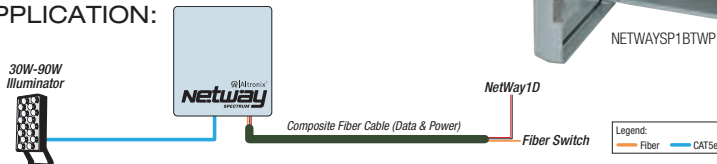

Netway[®] FIBER SOLUTIONS

SPECTRUM

802.3bt Media Converter/Injectors

Features:

- CE Approved.
- One (1) Gigabit SFP port and one (1) Ethernet port rated at 90W max.
- IEEE 802.3af, 802.3at and 802.3bt compliant.
- 10/100/1000 Mbps.

NETWAYSP1BT

NETWAYSP1BTWP

NETWAYSP1BTWPN APPLICATION:

145

NetWay Spectrum Model #	Configuration	Dimensions
NetWaySP1BT	Single port Media Converter/Injector. 48VDC to 56VDC power input.	3.375"L x 3.8"W x 1"H
NetWaySP1BTWPN	Outdoor single port Media Converter/Injector only in NEMA4/4X, IP66-11 enclosure. 48VDC to 56VDC power input.	9.5"H x 7.32"W x 4.92"D
NetWaySP1BTWP	Outdoor single port Media Converter/Injector with built-in Power Supply/Charger in NEMA4/4X, IP66-11 enclosure. 115VAC/230VAC input.	13.31"H x 11.31"W x 5.59"D
NetWaySP1BTWPX	Outdoor single port Media Converter/Injector with built-in Power Supply/Charger in larger NEMA4/4X, IP66-11 enclosure, which accommodates four (4) 12VDC/4AH batteries (48V of backup).	17.53"H x 15.3"W x 6.67"D