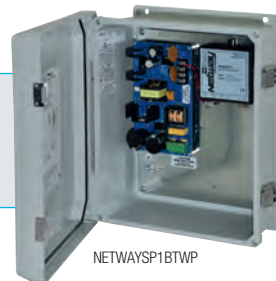

Netway[®] FIBER SOLUTIONS

SPECTRUM

802.3bt Media Converter/Injectors

Features:

- CE Approved.
- One (1) Gigabit SFP port and one (1) Ethernet port rated at 90W max.
- IEEE 802.3af, 802.3at and 802.3bt compliant.
- 10/100/1000 Mbps.

NETWAYSP1BT

NETWAYSP1BTWP

NETWAYSP1BTWPN APPLICATION:

145

NetWay Spectrum Model #	Configuration	Dimensions
NetWaySP1BT	Single port Media Converter/Injector. 48VDC to 56VDC power input.	3.375"L x 3.8"W x 1"H
NetWaySP1BTWPN	Outdoor single port Media Converter/Injector only in NEMA4/4X, IP66-11 enclosure. 48VDC to 56VDC power input.	9.5"H x 7.32"W x 4.92"D
NetWaySP1BTWP	Outdoor single port Media Converter/Injector with built-in Power Supply/Charger in NEMA4/4X, IP66-11 enclosure. 115VAC/230VAC input.	13.31"H x 11.31"W x 5.59"D
NetWaySP1BTWPX	Outdoor single port Media Converter/Injector with built-in Power Supply/Charger in larger NEMA4/4X, IP66-11 enclosure, which accommodates four (4) 12VDC/4AH batteries (48V of backup).	17.53"H x 15.3"W x 6.67"D