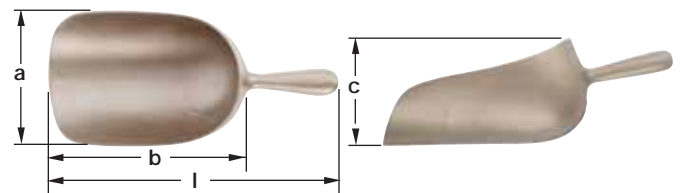

No.	a inch	l mm	g	l inch	lbs.
IWE-3/8X6	3/8	155	180	6	.40

Insulated Wrench, Adjustable End

Clé à molette isolante
Barra de extremo ajustable con aislamiento

No.	s max. mm	l mm	g	s max. inch	l inch	lbs.
IW-71	29	213	270	1-1/8	8-3/8	.60
IW-72	33	268	455	1-5/16	10-1/2	1.00

Trust Only Genuine
Ampco Safety Tools.

Insulated Wrench, Single Box End

Clé fermée simple isolante
Llave de cajón de un extremo con aislamiento

No.	s inch	l inch	lbs.
IWSB-7/16	7/16	5-1/2	.15
IWSB-1/2	1/2	5-7/8	.20
IWSB-9/16	9/16	6-1/4	.25

Scoop, Sugar

Pelle pour matières pulvérulentes
Cuchara Recogedora de Azúcar

No.	a mm	b mm	c mm	l mm	g	a inch	b inch	c inch	l inch	lbs.
S-43	75	125	50	200	370	3	5	2	8	.82
S-44	125	200	90	300	1034	4-7/8	8	3-1/2	12	2.28
S-45	140	255	100	360	1560	5-1/2	10	4	14	3.44

Tweezer¹

Pincette
Pinzeta

No.	l mm	g	l inch	lbs.
8340	110	10	4-1/4	.02

¹ Made in United Kingdom