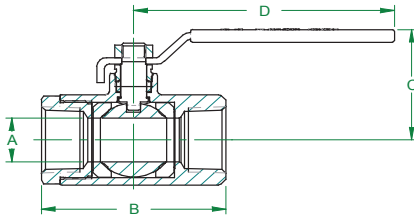

95ALF SERIES

LEAD FREE FULL PORT STOP & WASTE BALL VALVE

The Apollo International™ 95ALF Lead Free forged DZR brass ball valves combine reliable operation with maximum economy. Ideal for plumbing or hydronic systems where draining is required. Valves are certified by IAPMO and ANSI 3rd party certified lead free.

FEATURES

- Lead Free Materials and Certification
- Blowout-Proof Stem Design
- Adjustable Stem Packing Nut
- Drain Port with Finger Tight Shut-Off
- Convenient, Quarter-Turn Operation
- EZ-Solder™ Lead Free Brass Alloy
- Solders Like Standard Brass
- MSS SP-110 Ball Valves
- Valve Design Rating: 600 CWP
- Temperature Range: 32°F to 250°F
- IAPMO/ANSI Z1157 Ball Valves
- NSF/ANSI/CAN 61 - Water Quality
- NSF/ANSI/CAN 372 Lead Free

DIMENSIONS

LF PART NUMBER	SIZE (IN.)	DIMENSIONS (IN.)				
		A	B	C	D	E
NPT						
95ALF-103-01	1/2	0.59	2.24	1.78	3.74	-
95ALF-104-01	3/4	0.79	2.53	2.09	3.94	-
95ALF-105-01	1	0.98	3.15	2.36	4.33	-
SOLDER						
95ALF-203-01	1/2	0.59	2.12	1.78	3.74	0.63
95ALF-204-01	3/4	0.79	2.87	1.94	3.94	0.88
95ALF-205-01	1	0.98	3.53	2.36	4.33	1.13

**95ALF-2xx-01 intended for soft solder installation using solders with melting temperature of < 500°F.

Lever Option Kits - 94A (Yellow Grips)

SIZE	REPLACE- MENT LEVER & NUT	2-1/4" STEM EXT. W./ MEMORY STOP	TEE HANDLE & NUT	SS LEVER & NUT	LATCH LOCK LEVER & NUT					
1/4" & 3/8"	W932400	78217101		W932400S	78217202					
1/2"	W932500	78217201	W350312T	W932500S	78217302					
3/4"	W936000	78217301	W350334T	W936000S	78217402					
1"	W932600	78217401	W35031T	W932600S	78217502					
1-1/4"	W932700	78217501	W3503114T	W932700S	78217602					
1-1/2"	W932800	78217601		W932800S	78217702					
2"										
2-1/2"	W932900	78217701		W932900S	78217802					
3"										
4"						W933000	78217801			78217902

Lever Option Kits - 94ALF-A (White Grips)

SIZE	REPLACE- MENT LEVER & NUT	2-1/4" STEM EXT. W./ MEMORY STOP	TEE HANDLE & NUT	SS LEVER & NUT	LATCH LOCK LEVER & NUT					
1/4" & 3/8"	W234700	78217101		W234700S	78217203					
1/2"	W234800	78217201	W350312TLF	W234800S	78217303					
3/4"	W234900	78217301	W350334TLF	W234900S	78217403					
1"	W235000	78217401	W35031TLF	W235000S	78217503					
1-1/4"	W235100	78217501	W3503114TLF	W235100S	78217603					
1-1/2"	W235200	78217601		W235200S	78217703					
2"										
2-1/2"	W235300	78217701		W235300S	78217804					
3"										
4"						W273800	78217801			78217903