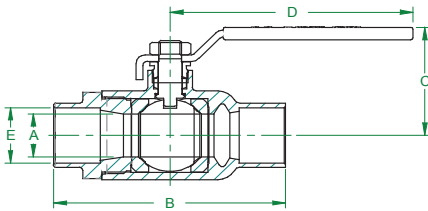

95ALF SERIES

LEAD FREE FULL PORT STOP & WASTE BALL VALVE

The Apollo International™ 95ALF Lead Free forged DZR brass ball valves combine reliable operation with maximum economy. Ideal for plumbing or hydronic systems where draining is required. Valves are certified by IAPMO and ANSI 3rd party certified lead free.

FEATURES

- Lead Free Materials and Certification
- Blowout-Proof Stem Design
- Adjustable Stem Packing Nut
- Drain Port with Finger Tight Shut-Off
- Convenient, Quarter-Turn Operation
- EZ-Solder™ Lead Free Brass Alloy
- Solders Like Standard Brass
- MSS SP-110 Ball Valves
- Valve Design Rating: 600 CWP
- Temperature Range: 32°F to 250°F
- IAPMO/ANSI Z1157 Ball Valves
- NSF/ANSI/CAN 61 - Water Quality
- NSF/ANSI/CAN 372 Lead Free

DIMENSIONS

LF PART NUMBER	SIZE (IN.)	DIMENSIONS (IN.)				
		A	B	C	D	E
NPT						
95ALF-103-01	1/2	0.59	2.24	1.78	3.74	-
95ALF-104-01	3/4	0.79	2.53	2.09	3.94	-
95ALF-105-01	1	0.98	3.15	2.36	4.33	-
SOLDER						
95ALF-203-01	1/2	0.59	2.12	1.78	3.74	0.63
95ALF-204-01	3/4	0.79	2.87	1.94	3.94	0.88
95ALF-205-01	1	0.98	3.53	2.36	4.33	1.13

**95ALF-2xx-01 intended for soft solder installation using solders with melting temperature of < 500°F.

Lever Option Kits - 94A (Yellow Grips)

SIZE	REPLACE- MENT LEVER & NUT	2-1/4" STEM EXT. W./ MEMORY STOP	TEE HANDLE & NUT	SS LEVER & NUT	LATCH LOCK LEVER & NUT					
1/4" & 3/8"	W932400	78217101		W932400S	78217202					
1/2"	W932500	78217201	W350312T	W932500S	78217302					
3/4"	W936000	78217301	W350334T	W936000S	78217402					
1"	W932600	78217401	W35031T	W932600S	78217502					
1-1/4"	W932700	78217501	W3503114T	W932700S	78217602					
1-1/2"	W932800	78217601		W932800S	78217702					
2"										
2-1/2"	W932900	78217701		W932900S	78217802					
3"										
4"						W933000	78217801			78217902

Lever Option Kits - 94ALF-A (White Grips)

SIZE	REPLACE- MENT LEVER & NUT	2-1/4" STEM EXT. W./ MEMORY STOP	TEE HANDLE & NUT	SS LEVER & NUT	LATCH LOCK LEVER & NUT					
1/4" & 3/8"	W234700	78217101		W234700S	78217203					
1/2"	W234800	78217201	W350312TLF	W234800S	78217303					
3/4"	W234900	78217301	W350334TLF	W234900S	78217403					
1"	W235000	78217401	W35031TLF	W235000S	78217503					
1-1/4"	W235100	78217501	W3503114TLF	W235100S	78217603					
1-1/2"	W235200	78217601		W235200S	78217703					
2"										
2-1/2"	W235300	78217701		W235300S	78217804					
3"										
4"						W273800	78217801			78217903