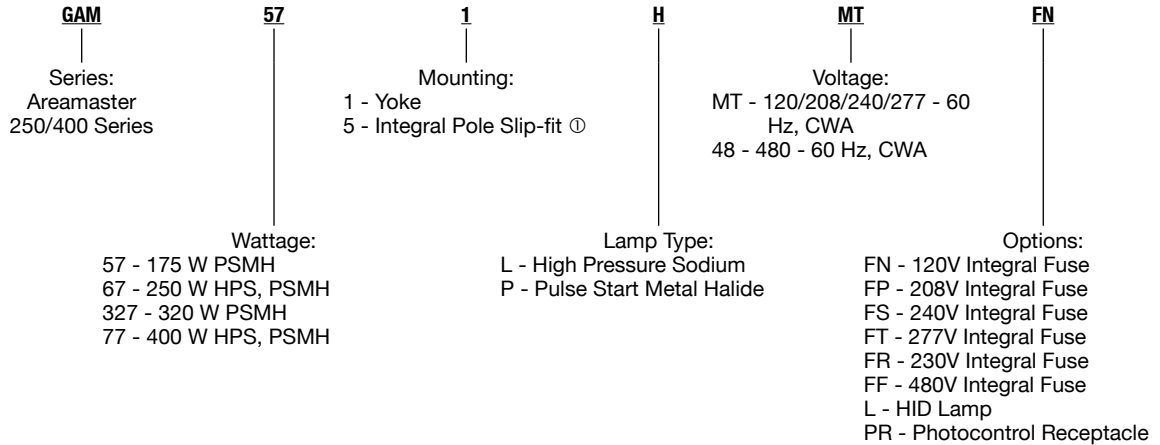

Areamaster™ 250/400 Integrally Ballasted Floodlights

175 W to 400 W HID

For ordinary locations. NOT available for use in CEC governed locations.

NEC:

Rated for Ordinary (Unclassified) Locations

Order using catalog numbering guide below or select catalog number from tables on following pages.

Catalog Numbering Guide For Areamaster 250/400 Floodlights

Lamp	Line Voltage	Weight kg (lb)	Volume dm ³ (in ³)	Catalog Number	
				Yoke Mount	Slip-Fit Mount ①
High Pressure Sodium					
250 W HPS	120/208/240/277	14.3 (31.5)	62.5 (3814)	G-AM671L-MT	G-AM675L-MT
	480			G-AM671L-48	G-AM675L-48
400 W HPS	120/208/240/277	16.0 (35.3)	62.5 (3814)	G-AM771L-MT	G-AM775L-MT
	480			G-AM771L-48	G-AM775L-48
Pulse Start Metal Halide					
175 W PSMH	120/208/240/277	12.9 (28.4)	62.5 (3814)	G-AM571P-MT	G-AM575P-MT
	480			G-AM571P-48	G-AM575P-48
250 W PSMH	120/208/240/277	14.3 (31.5)	62.5 (3814)	G-AM671P-MT	G-AM675P-MT
	480			G-AM671P-48	G-AM675P-48
320 W PSMH	120/208/240/277	16.0 (35.3)	62.5 (3814)	G-AM3271P-MT	G-AM3275P-MT
	480			G-AM3271P-48	G-AM3275P-48
400 W PSMH	120/208/240/277	16.0 (35.3)	62.5 (3814)	G-AM771P-MT	G-AM775P-MT
	480			G-AM771P-48	G-AM775P-48