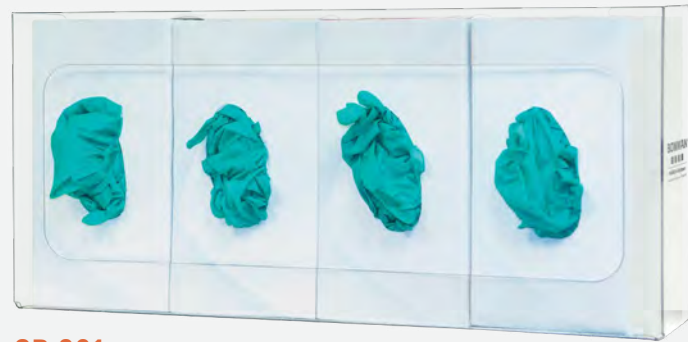

cost effective solutions

NON-DIVIDED GLOVE BOX DISPENSERS

Non-Divided Glove Box Dispensers

Clear PETG Plastic (PET)

top seller

GP-061
Quad

GP-013
Single

GP-014
Double

GP-015
Triple

top seller

Coated Wire - White (WIR)

top seller

GL033-0613*
Triple

GL011-0613*
Single

GL022-0613*
Double

GL044-0613*
Quad

*IMPORTED

Non-Divided Glove Box Dispensers

Powder-Coated Steel - White (CRS)

GB-002
Double

GB-001
Single

GB-003
Triple

top seller

GB-059
Quad