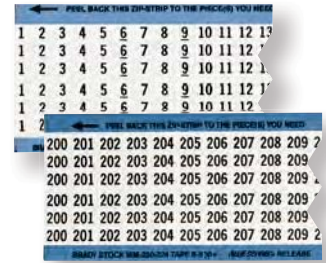

Pre-Printed Wire Marker Cards

Individual Numbers - Micro Markers

2 mm thick marker for fine wires (#28 and smaller).
Marker size: 0.313" x 0.094" (2.36 mm x 7.92mm)

Legend	Markers Per Card	Cards Per Pkg	B-702 Vinyl Film (TMXM-)
0	250	25	TMXM-0-PK
1	250	25	TMXM-1-PK
2	250	25	TMXM-2-PK
3	250	25	TMXM-3-PK
(replace asterisks with a number up to 13)	250	25	TMXM**-PK (up to 13)
1-5	50	25	TMXM-1-5-PK
1-10	25	25	TMXM-1-10-PK
1-25	250	25	TMXM-1-25-PK
0-49	250	25	TMXM-0-49-PK
50-99	250	25	TMXM-50-99-PK

Consecutive Numbers

The number sequence appears once across the card.
Card Height: 1.5" (38mm)

Legend	Markers Per Card	Cards Per Pkg	B-500 Vinyl Cloth (WM-)	B-702 Vinyl Film (TWM-)	B-184 Aluminum (AF-)	B-12 Acetate Cloth (HH-)	B-292 Self-Laminating (SLF-)
1-33	33	25	WM-1-33-PK	TWM-1-33-PK	AF-1-33-PK	HH-1-33-PK	SLF-1-33-PK
34-66	33	25	WM-34-66-PK	TWM-34-66-PK	AF-34-66-PK	HH-34-66-PK	-
67-99	33	25	WM-67-99-PK	TWM-67-99-PK	AF-67-99-PK	HH-67-99-PK	-
100-124	25	25	WM-100-124-PK	TWM-100-124-PK	AF-100-124-PK	-	-
125-149	25	25	WM-125-149-PK	-	AF-125-149-PK	-	-
150-174	25	25	WM-150-174-PK	-	AF-150-174-PK	-	-
175-199	25	25	WM-175-199-PK	-	AF-175-199-PK	-	-
200-224	25	25	WM-200-224-PK	-	AF-200-224-PK	-	-
225-249	25	25	WM-225-249-PK	-	AF-225-249-PK	-	-
250-274	25	25	WM-250-274-PK	-	AF-250-274-PK	-	-
275-299	25	25	WM-275-299-PK	-	-	-	-
(replace asterisks with consecutive numbers in same manner as above, up to 1250-1274)	25	25	WM-***-***-PK	-	-	-	-
Value Pack							
1-33	33	5	WM-1-33-VP	-	-	-	-
34-66	33	5	WM-34-66-VP	-	-	-	-

The number sequence appears once across the card.

WM-, TWM-, AF- and HH- markers also available with markers scored in two. To order replace "PK" with "SC-PK" to order or visit BradyID.com.

Consecutive Numbers on Colored Cards