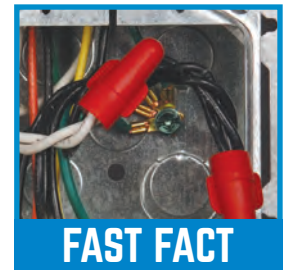

B-TWIST™

WIRE CONNECTORS

LONG, SWEPT WING, FAST-START SPRING

The B-TWIST™ Wire Connector combines all the features of red and yellow wire connectors in one unique design. The rounded “dial-top” provides fast finger tip starts and its low-profile design fits easily into electrical boxes. With a wide wire range, the B-TWIST™ provides top performance at a great value.

Made in U.S.A. of U.S. and global components.

Vertical ribs improve grip

Long swept-wings improve comfort and torque

Deep skirt helps protect over-stripped wires

FAST FACT

The B-TWIST™ handles the entire range of red and yellow connector.