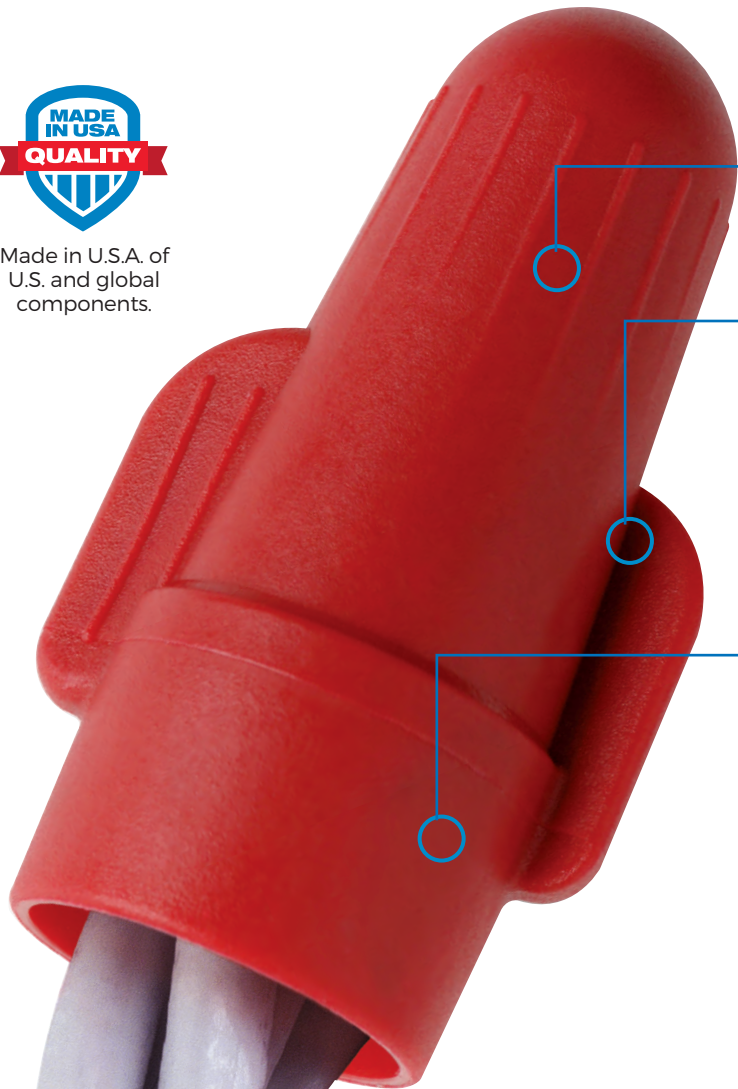

B-TWIST™

WIRE CONNECTORS

LONG, SWEPT WING, FAST-START SPRING

The B-TWIST™ Wire Connector combines all the features of red and yellow wire connectors in one unique design. The rounded “dial-top” provides fast finger tip starts and its low-profile design fits easily into electrical boxes. With a wide wire range, the B-TWIST™ provides top performance at a great value.

Made in U.S.A. of U.S. and global components.

Vertical ribs improve grip

Long swept-wings improve comfort and torque

Deep skirt helps protect over-stripped wires

FAST FACT

The B-TWIST™ handles the entire range of red and yellow connector.

WIDER RANGE
THAN
COMPETITOR'S
TAN/RED

Ordering Information

Model	Quantity	Cat. No.
 BT2™ Red Min. 2 #18 - Max. 2 #8	Box of 100	BT2-1
	Jar of 500	BT2-500JR
	Barrel of 25,000	BT2-SK

B-Twist™ Wire Connector