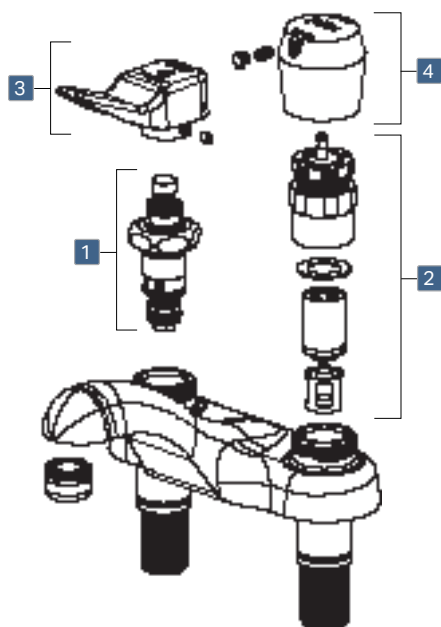

## Deck-mounted manual sink faucet

### Series: 802

- 4" centers
- 1/2" NPSM supply inlets and coupling nut for 3/8" or 1/2" flexible riser
- MVP™ or NAIAD metering cartridges
- Polished chrome finish
- Flow rates of 0.5 or 2.2 GPM

Model	Cartridge	Handle	Outlet
802-665ABCP	MVP	665	E12
802-V665ABCP	MVP	665	E12VP
802-VE2805-665ABCP	MVP	665	E2805
802-336ABCP	NAIAD	336	E12

### Handles

Model	Description	
3	2-13/16" push-tilt handle	
4	1-3/4" MVP metering push handle	

### Spout Dimensions

Model	A	B	C	Outlet
802	1-5/8"	4"	2-3/4"	Female