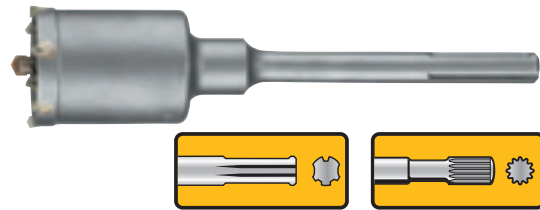

1 PIECE CORE BITS

- Tool-free centering bit threaded design for easy removal
- Low friction core body 10% faster drilling
- Alternating tooth design increased durability & quicker centering

Cat #	Description	Bosch	Hawera	Hilti	Powers
SDS Max Shank					
DW5914	1-3/4" x 12" Core Bit	HC8501	97805	00307053	0270
DW5915	1-3/4" x 22" Core Bit	HC8506	97810	00307054	0271
DW5916	2" x 12" Core Bit	HC8510	97815	00307055	0281
DW5917	2" x 22" Core Bit	HC8515	97820	00307056	0282
DW5918	2-3/4" x 12" Core Bit	HC8521	97825	00307059	0283
DW5919	2-3/4" x 22" Core Bit	HC8526	97830	00307060	0284
DW5920	3-1/4" x 12" Core Bit	HC8531	97835	00307061	0285
DW5921	3-1/4" x 22" Core Bit	HC8536	97840	00307062	0286
DW5922	3-1/2" x 12" Core Bit	HC8540	97845	00307063	0287
DW5923	3-1/2" x 22" Core Bit	HC8545	97850	00307064	0288
DW5924	4" x 12" Core Bit	HC8550	97855	-	0290
DW5925	4" x 22" Core Bit	HC8555	97860	00307065	-
DW5926	5" x 22" Core Bit	HC8575	97865	00307066	-
DW5927	6" x 22" Core Bit	HC8595	97870	00307067	-
DW5945	Centering Bit	-	-	-	-
Spline Shank					
DW5930	1-3/4" x 12" Core Bit	HC8000	97505	-	0250
DW5931	1-3/4" x 22" Core Bit	HC8005	97510	-	0252
DW5932	2" x 12" Core Bit	HC8010	97515	-	0254
DW5933	2" x 22" Core Bit	HC8015	97520	-	0256
DW5934	2-3/4" x 12" Core Bit	HC8021	97525	-	0258
DW5935	2-3/4" x 22" Core Bit	HC8025	97530	-	0260
DW5936	3-1/4" x 12" Core Bit	HC8030	97535	-	0261
DW5937	3-1/4" x 22" Core Bit	HC8035	97540	-	0262
DW5938	3-1/2" x 12" Core Bit	HC8040	97545	-	0263
DW5939	3-1/2" x 22" Core Bit	HC8045	97550	-	0264
DW5940	4" x 12" Core Bit	HC8050	97555	-	0265
DW5941	4" x 22" Core Bit	HC8055	97560	-	0266
DW5942	5" x 22" Core Bit	HC8070	97565	-	0268
DW5943	6" x 22" Core Bit	HC8075	97570	-	-
DW5945	Centering Bit	-	-	-	-

2 PIECE CORE BITS

Cat #	Description	Hawera	Powers	Galaxy*	Relton	DrilTech**
DW5900	1-1/2" x 4" Core Bit Body	97005	0220	PCG1500	-	RK150
DW5901	2" x 4" Core Bit Body	97010	0222	PCG2000	CBT-32	RK200
DW5902	2-1/2" x 4" Core Bit Body	97015	0223	PCG2500	CBT-40	RK250
DW5903	3" x 4" Core Bit Body	97020	0224	PCG3000	CBT-48	RK300
DW5904	3-1/2" x 4" Core Bit Body	97025	0225	PCG3500	CBT-56	RK350
DW5905	4" x 4" Core Bit Body	97030	0226	PCG4000	CBT-64	RK400
DW5906	5" x 4" Core Bit Body	97035	0227	-	CBT-80	RK500
DW5907	Centering Core Bit Body	97040	0295	-	-	RK255
DW5908	Thread Adaptor	-	-	-	-	-
DW5909	7" Spline Core Bit Shank	97105	0228	-	S02TL-10	RA020
DW5910	16" Spline Core Bit Shank	97110	0229	PCGSPL18	S02TL-18	-
DW5911	7" SDS Max Core Bit Shank	97255	0230	PCGMAX12	SMXTL-10	RA030
DW5912	16" SDS Max Core Bit Shank	-	-	-	-	-

*Galaxy is a trademark of Saturne S.A.R.L.

**DRILTECH is a trademark of Driltech Mission, LLC.