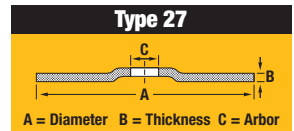

## TYPE 27 FLAP DISCS *(continued)*

**XP** EXTENDED Performance

**WEARABLE BACKING**  
FLAP DISCS *(continued)*

CAT #	DIA.	ARBOR	GRIT	MAX RPM	PACK
DW8216H	5"	5/8"-11	Z80	12,200	5
DW8217H	5"	5/8"-11	Z120	12,200	5
DW8222	6"	7/8"	Z40	10,100	10
DW8223	6"	7/8"	Z60	10,100	10
DW8224	6"	7/8"	Z80	10,100	10
DW8225	6"	7/8"	Z120	10,100	10
DW8222H	6"	5/8"-11	Z40	10,100	5
DW8223H	6"	5/8"-11	Z60	10,100	5
DW8224H	6"	5/8"-11	Z80	10,100	5

CAT #	DIA.	ARBOR	GRIT	MAX RPM	PACK
DW8225H	6"	5/8"-11	Z120	10,100	5
DW8218	7"	7/8"	Z40	8,700	10
DW8219	7"	7/8"	Z60	8,700	10
DW8220	7"	7/8"	Z80	8,700	10
DW8221	7"	7/8"	Z120	8,700	10
DW8218H	7"	5/8"-11	Z40	8,700	5
DW8219H	7"	5/8"-11	Z60	8,700	5
DW8220H	7"	5/8"-11	Z80	8,700	5
DW8221H	7"	5/8"-11	Z120	8,700	5