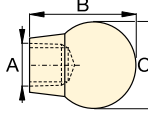

9 Spreader Toe

ton	Model Nr.	A	B	C	D
5,0	A-305	1 1/4" - 11 1/2 NPT	114	25	50

10 Serrated Saddle

ton	Model Nr.	A	B	C
2,5	A-531	3/4" - 14 NPT	27	31
5,0	A-18	1 1/4" - 11 1/2 NPT	38	50

11 Smooth Saddle

ton	Model Nr.	A	B	C
5,0	A-185	1 1/4" - 11 1/2 NPT	38	50

12 90° V-Base

ton	Model Nr.	A	B	C	D
2,5	A-532	3/4" - 14 NPT	38	47	25
5,0	A-15	1 1/4" - 11 1/2 NPT	54	57	54

13 Plunger Base

ton	Model Nr.	A	B	C
12,5	A-607	2" - 11 1/2 NPT	166	38

14 Wedge Head

ton	Model Nr.	A	B	C	D
2,5	A-629	3/4" - 14 NPT	69	33	28
5,0	A-129	1 1/4" - 11 1/2 NPT	101	50	44

15 Rubber Flex Head

ton	Model Nr.	A	B	C
2,5	A-539	3/4" - 14 NPT	44	69
5,0	A-128	1 1/4" - 11 1/2 NPT	86	86

Chains and Attachments for Pulling

16 Single Chain Plate

ton	Model Nr.	A	B	C	D
2,5	A-558	1 1/2" - 16 UN	196	39	44
5,0	A-132	2 1/4" - 14 UN	307	63	79
12,5	A-238	3 5/16" - 12 UN	450	102	125

17 Double Chain Plate

ton	Model Nr.	A	B	C	D
5,0	A-5	1 1/4" - 11 1/2 NPT	130	50	126

18 Chain with Hook

ton	Model Nr.	Chain Length
2,5	A-557	1,5 metres
5,0	A-141	1,8 metres
12,5	A-218	2,4 metres

Tubes, Connectors and Adaptors