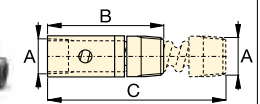

21 Lock Pin

ton	Model Nr.	A	B
2,5	MZ-4013	7,9	41
5,0	A-16	11,2	82

22 Lock-on Connector

ton	Model Nr.	A	B
2,5	MZ-4007	19	79
5,0	MZ-1050	33	127

23 Male Lock-on Adaptor

ton	Model Nr.	A	B	C
2,5	MZ-4008	3/4" - 14 NPT	60	19
5,0	MZ-1051	1 1/4" - 11 1/2 NPT	90	33

24 Female Lock-on Adaptor

ton	Model Nr.	A	B	C
2,5	MZ-4009	3/4" - 14 NPT	65	19
5,0	MZ-1052	1 1/4" - 11 1/2 NPT	96	33

25 Adjustable Extension

ton	Model Nr.	A	B	C	D
5,0	A-285	1 1/4" - 11 1/2 NPT	335	441	33

26 Slip-on Extension