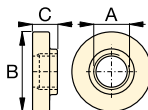

9 Spreader Toe

ton	Model Nr.	A	B	C	D
5,0	A-305	1 1/4" - 11 1/2 NPT	114	25	50

10 Serrated Saddle

ton	Model Nr.	A	B	C
2,5	A-531	3/4" - 14 NPT	27	31
5,0	A-18	1 1/4" - 11 1/2 NPT	38	50

11 Smooth Saddle

ton	Model Nr.	A	B	C
5,0	A-185	1 1/4" - 11 1/2 NPT	38	50

12 90° V-Base

ton	Model Nr.	A	B	C	D
2,5	A-532	3/4" - 14 NPT	38	47	25
5,0	A-15	1 1/4" - 11 1/2 NPT	54	57	54

13 Plunger Base

ton	Model Nr.	A	B	C
12,5	A-607	2" - 11 1/2 NPT	166	38

14 Wedge Head

ton	Model Nr.	A	B	C	D
2,5	A-629	3/4" - 14 NPT	69	33	28
5,0	A-129	1 1/4" - 11 1/2 NPT	101	50	44

15 Rubber Flex Head

ton	Model Nr.	A	B	C
2,5	A-539	3/4" - 14 NPT	44	69
5,0	A-128	1 1/4" - 11 1/2 NPT	86	86

Chains and Attachments for Pulling

16 Single Chain Plate

ton	Model Nr.	A	B	C	D
2,5	A-558	1 1/2" - 16 UN	196	39	44
5,0	A-132	2 1/4" - 14 UN	307	63	79
12,5	A-238	3 5/16" - 12 UN	450	102	125

17 Double Chain Plate

ton	Model Nr.	A	B	C	D
5,0	A-5	1 1/4" - 11 1/2 NPT	130	50	126

18 Chain with Hook

ton	Model Nr.	Chain Length
2,5	A-557	1,5 metres
5,0	A-141	1,8 metres
12,5	A-218	2,4 metres

Tubes, Connectors and Adaptors