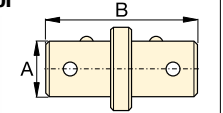

17 Double Chain Plate

ton	Model Nr.	A	B	C	D
5,0	A-5	1 1/4" - 11 1/2 NPT	130	50	126

18 Chain with Hook

ton	Model Nr.	Chain Length
2,5	A-557	1,5 metres
5,0	A-141	1,8 metres
12,5	A-218	2,4 metres

Tubes, Connectors and Adaptors

19 Pipe Coupling

ton	Model Nr.	A	B	C
2,5	A-544	3/4" - 14 NPT	42	33
5,0	A-19	1 1/4" - 11 1/2 NPT	49	54
12,5	A-242	2" - 11 1/2 NPT	88	82

20 Spreader

ton	Model Nr.	A	B	C	D
1,0	WR-5	—	223	12,8	94
1,0	A-92	2 1/4" - 14 UN	244	35	158

21 Lock Pin

ton	Model Nr.	A	B
2,5	MZ-4013	7,9	41
5,0	A-16	11,2	82

22 Lock-on Connector

ton	Model Nr.	A	B
2,5	MZ-4007	19	79
5,0	MZ-1050	33	127

23 Male Lock-on Adaptor

ton	Model Nr.	A	B	C
2,5	MZ-4008	3/4" - 14 NPT	60	19
5,0	MZ-1051	1 1/4" - 11 1/2 NPT	90	33