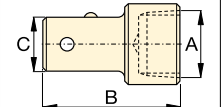

24 Female Lock-on Adaptor

ton	Model Nr.	A	B	C
2,5	MZ-4009	3/4" - 14 NPT	65	19
5,0	MZ-1052	1 1/4" - 11 1/2 NPT	96	33