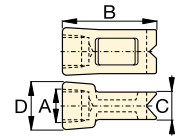

Universal Maintenance Sets, MS-Series

7 Threaded Plunger Toe

ton	Model Nr.	A	B	C	D
2,5	A-530	3/4" - 14 NPT	57	25	33
5,0	A-6	1 1/4" - 11 1/2 NPT	82	31	57

8 Collar Clamp Head

ton	Model Nr.	A	B	C	D
2,5	MZ-4011	3/4" - 14 NPT	49	76	1 1/2" - 16 UN
5,0	A-192	42	63	50	2 1/4" - 14 UN

9 Spreader Toe

ton	Model Nr.	A	B	C	D
5,0	A-305	1 1/4" - 11 1/2 NPT	114	25	50

10 Serrated Saddle

ton	Model Nr.	A	B	C
2,5	A-531	3/4" - 14 NPT	27	31
5,0	A-18	1 1/4" - 11 1/2 NPT	38	50

11 Smooth Saddle

ton	Model Nr.	A	B	C
5,0	A-185	1 1/4" - 11 1/2 NPT	38	50

15 Rubber Flex Head

ton	Model Nr.	A	B	C
2,5	A-539	3/4" - 14 NPT	44	69
5,0	A-128	1 1/4" - 11 1/2 NPT	86	86

Chains and Attachments for Pulling

16 Single Chain Plate

ton	Model Nr.	A	B	C	D
2,5	A-558	1 1/2" - 16 UN	196	39	44
5,0	A-132	2 1/4" - 14 UN	307	63	79
12,5	A-238	3 5/16" - 12 UN	450	102	125

17 Double Chain Plate

ton	Model Nr.	A	B	C	D
5,0	A-5	1 1/4" - 11 1/2 NPT	130	50	126

18 Chain with Hook

ton	Model Nr.	Chain Length
2,5	A-557	1,5 metres
5,0	A-141	1,8 metres
12,5	A-218	2,4 metres

Tubes, Connectors and Adaptors