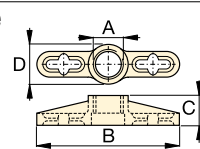

9 Spreader Toe

ton	Model Nr.	A	B	C	D
5,0	A-305	1 1/4" - 11 1/2 NPT	114	25	50

10 Serrated Saddle

ton	Model Nr.	A	B	C
2,5	A-531	3/4" - 14 NPT	27	31
5,0	A-18	1 1/4" - 11 1/2 NPT	38	50

11 Smooth Saddle

ton	Model Nr.	A	B	C
5,0	A-185	1 1/4" - 11 1/2 NPT	38	50

12 90° V-Base

ton	Model Nr.	A	B	C	D
2,5	A-532	3/4" - 14 NPT	38	47	25
5,0	A-15	1 1/4" - 11 1/2 NPT	54	57	54

13 Plunger Base

ton	Model Nr.	A	B	C
12,5	A-607	2" - 11 1/2 NPT	166	38

14 Wedge Head

ton	Model Nr.	A	B	C	D
2,5	A-629	3/4" - 14 NPT	69	33	28
5,0	A-129	1 1/4" - 11 1/2 NPT	101	50	44

15 Rubber Flex Head

ton	Model Nr.	A	B	C
2,5	A-539	3/4" - 14 NPT	44	69
5,0	A-128	1 1/4" - 11 1/2 NPT	86	86

Chains and Attachments for Pulling

16 Single Chain Plate

ton	Model Nr.	A	B	C	D
2,5	A-558	1 1/2" - 16 UN	196	39	44
5,0	A-132	2 1/4" - 14 UN	307	63	79
12,5	A-238	3 5/16" - 12 UN	450	102	125

17 Double Chain Plate

ton	Model Nr.	A	B	C	D
5,0	A-5	1 1/4" - 11 1/2 NPT	130	50	126

18 Chain with Hook

ton	Model Nr.	Chain Length
2,5	A-557	1,5 metres
5,0	A-141	1,8 metres
12,5	A-218	2,4 metres

Tubes, Connectors and Adaptors