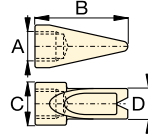

9 Spreader Toe

ton	Model Nr.	A	B	C	D
5,0	A-305	1 1/4" - 11 1/2 NPT	114	25	50

10 Serrated Saddle

ton	Model Nr.	A	B	C
2,5	A-531	3/4" - 14 NPT	27	31
5,0	A-18	1 1/4" - 11 1/2 NPT	38	50

11 Smooth Saddle

ton	Model Nr.	A	B	C
5,0	A-185	1 1/4" - 11 1/2 NPT	38	50

12 90° V-Base

ton	Model Nr.	A	B	C	D
2,5	A-532	3/4" - 14 NPT	38	47	25
5,0	A-15	1 1/4" - 11 1/2 NPT	54	57	54

13 Plunger Base

ton	Model Nr.	A	B	C
12,5	A-607	2" - 11 1/2 NPT	166	38

14 Wedge Head

ton	Model Nr.	A	B	C	D
2,5	A-629	3/4" - 14 NPT	69	33	28
5,0	A-129	1 1/4" - 11 1/2 NPT	101	50	44

15 Rubber Flex Head

ton	Model Nr.	A	B	C
2,5	A-539	3/4" - 14 NPT	44	69
5,0	A-128	1 1/4" - 11 1/2 NPT	86	86

Chains and Attachments for Pulling

16 Single Chain Plate

ton	Model Nr.	A	B	C	D
2,5	A-558	1 1/2" - 16 UN	196	39	44
5,0	A-132	2 1/4" - 14 UN	307	63	79
12,5	A-238	3 5/16" - 12 UN	450	102	125

17 Double Chain Plate

ton	Model Nr.	A	B	C	D
5,0	A-5	1 1/4" - 11 1/2 NPT	130	50	126

18 Chain with Hook

ton	Model Nr.	Chain Length
2,5	A-557	1,5 metres
5,0	A-141	1,8 metres
12,5	A-218	2,4 metres

Tubes, Connectors and Adaptors