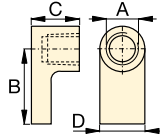

Universal Maintenance Sets, MS-Series

7 Threaded Plunger Toe

ton	Model Nr.	A	B	C	D
2,5	A-530	3/4" - 14 NPT	57	25	33
5,0	A-6	1 1/4" - 11 1/2 NPT	82	31	57

8 Collar Clamp Head

ton	Model Nr.	A	B	C	D
2,5	MZ-4011	3/4" - 14 NPT	49	76	1 1/2" - 16 UN
5,0	A-192	42	63	50	2 1/4" - 14 UN

9 Spreader Toe

ton	Model Nr.	A	B	C	D
5,0	A-305	1 1/4" - 11 1/2 NPT	114	25	50

10 Serrated Saddle

ton	Model Nr.	A	B	C
2,5	A-531	3/4" - 14 NPT	27	31
5,0	A-18	1 1/4" - 11 1/2 NPT	38	50

11 Smooth Saddle

ton	Model Nr.	A	B	C
5,0	A-185	1 1/4" - 11 1/2 NPT	38	50

15 Rubber Flex Head

ton	Model Nr.	A	B	C
2,5	A-539	3/4" - 14 NPT	44	69
5,0	A-128	1 1/4" - 11 1/2 NPT	86	86

Chains and Attachments for Pulling

16 Single Chain Plate

ton	Model Nr.	A	B	C	D
2,5	A-558	1 1/2" - 16 UN	196	39	44
5,0	A-132	2 1/4" - 14 UN	307	63	79
12,5	A-238	3 5/16" - 12 UN	450	102	125

17 Double Chain Plate

ton	Model Nr.	A	B	C	D
5,0	A-5	1 1/4" - 11 1/2 NPT	130	50	126

18 Chain with Hook

ton	Model Nr.	Chain Length
2,5	A-557	1,5 metres
5,0	A-141	1,8 metres
12,5	A-218	2,4 metres

Tubes, Connectors and Adaptors