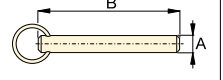

17 Double Chain Plate

ton	Model Nr.	A	B	C	D
5,0	A-5	1 1/4" - 11 1/2 NPT	130	50	126

18 Chain with Hook

ton	Model Nr.	Chain Length
2,5	A-557	1,5 metres
5,0	A-141	1,8 metres
12,5	A-218	2,4 metres

Tubes, Connectors and Adaptors

19 Pipe Coupling

ton	Model Nr.	A	B	C
2,5	A-544	3/4" - 14 NPT	42	33
5,0	A-19	1 1/4" - 11 1/2 NPT	49	54
12,5	A-242	2" - 11 1/2 NPT	88	82

20 Spreader

ton	Model Nr.	A	B	C	D
1,0	WR-5	—	223	12,8	94
1,0	A-92	2 1/4" - 14 UN	244	35	158

21 Lock Pin

ton	Model Nr.	A	B
2,5	MZ-4013	7,9	41
5,0	A-16	11,2	82

22 Lock-on Connector

ton	Model Nr.	A	B
2,5	MZ-4007	19	79
5,0	MZ-1050	33	127

23 Male Lock-on Adaptor

ton	Model Nr.	A	B	C
2,5	MZ-4008	3/4" - 14 NPT	60	19
5,0	MZ-1051	1 1/4" - 11 1/2 NPT	90	33