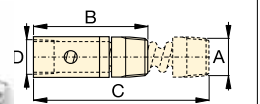

25 Adjustable Extension

ton	Model Nr.	A	B	C	D
5,0	A-285	1 1/4" - 11 1/2 NPT	335	441	33