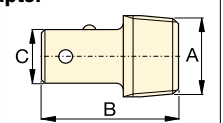

21 Lock Pin

ton	Model Nr.	A	B
2,5	MZ-4013	7,9	41
5,0	A-16	11,2	82

22 Lock-on Connector

ton	Model Nr.	A	B
2,5	MZ-4007	19	79
5,0	MZ-1050	33	127

23 Male Lock-on Adaptor

ton	Model Nr.	A	B	C
2,5	MZ-4008	3/4" - 14 NPT	60	19
5,0	MZ-1051	1 1/4" - 11 1/2 NPT	90	33