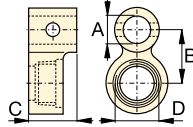

Universal Maintenance Sets, MS-Series

7 Threaded Plunger Toe

ton	Model Nr.	A	B	C	D
2,5	A-530	3/4" - 14 NPT	57	25	33
5,0	A-6	1 1/4" - 11 1/2 NPT	82	31	57

8 Collar Clamp Head

ton	Model Nr.	A	B	C	D
2,5	MZ-4011	3/4" - 14 NPT	49	76	1 1/2" - 16 UN
5,0	A-192	42	63	50	2 1/4" - 14 UN

9 Spreader Toe

ton	Model Nr.	A	B	C	D
5,0	A-305	1 1/4" - 11 1/2 NPT	114	25	50

10 Serrated Saddle

ton	Model Nr.	A	B	C
2,5	A-531	3/4" - 14 NPT	27	31
5,0	A-18	1 1/4" - 11 1/2 NPT	38	50

11 Smooth Saddle

ton	Model Nr.	A	B	C
5,0	A-185	1 1/4" - 11 1/2 NPT	38	50

15 Rubber Flex Head

ton	Model Nr.	A	B	C
2,5	A-539	3/4" - 14 NPT	44	69
5,0	A-128	1 1/4" - 11 1/2 NPT	86	86

Chains and Attachments for Pulling

16 Single Chain Plate

ton	Model Nr.	A	B	C	D
2,5	A-558	1 1/2" - 16 UN	196	39	44
5,0	A-132	2 1/4" - 14 UN	307	63	79
12,5	A-238	3 5/16" - 12 UN	450	102	125

17 Double Chain Plate

ton	Model Nr.	A	B	C	D
5,0	A-5	1 1/4" - 11 1/2 NPT	130	50	126

18 Chain with Hook

ton	Model Nr.	Chain Length
2,5	A-557	1,5 metres
5,0	A-141	1,8 metres
12,5	A-218	2,4 metres

Tubes, Connectors and Adaptors