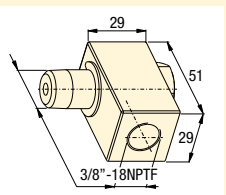

Hydraulic Oil, Manifolds and Fittings

3/8" Swivel Connector

360 degree swivel coupler for optimal orientation of the hydraulic connection on cylinders, pumps and hoses.
Order Model Number. **XSC-1**

**A, AM
BFZ, FZ
XSC
HF, LX
Series**