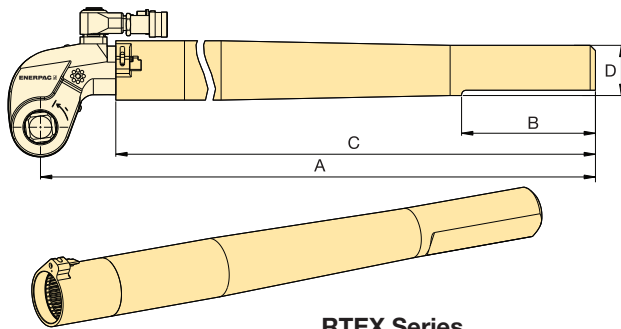

Accessories for S-Series, X-Edition Torque Wrenches

TSP-Series, Pro Series Swivels

- Robust interlocking design
- 360° X-axis and 160° Y-axis rotation
- Increases tool fit in restricted access areas
- Simplifies hose placement
- Includes male and female couplers

TSP Series

TSP RTEX SRSX Series

Torque Wrench Model Number	Model Number	Maximum Pressure (psi)	Wt. (lbs)
S1500X, S3000X, S6000X, S11000X, S25000X	TSP300*	10,000	0.44

Note: To order a S-series (X-Edition) wrench fitted with the TSP swivel, insert a "P" prior to the "X" in the tool designation, e.g., **S1500PX**.

* TSP300 is designed for X-Edition tools only, and is not compatible with standard edition tools. For replacement components for existing tools, refer to repair sheet on www.enerpac.com

RTEX-Series, Reaction Tube Extensions

RTEX Series

- Full torque rated
- Increases tool fit in restricted access areas

Torque Wrench Model Number	Model Number	Dimensions (in)				Wt. (lbs)*
		A	B	C	D	
S1500X	RTE15X	27.80	5.98	25.04	2.28	10.1
S3000X	RTE30X	28.86	5.98	25.47	2.24	12.1
S6000X	RTE60X	29.41	5.98	25.94	2.56	17.0
S11000X	RTE110X	30.28	5.98	26.57	2.99	24.7
S25000X	RTE250X	32.01	5.98	26.97	3.94	38.1