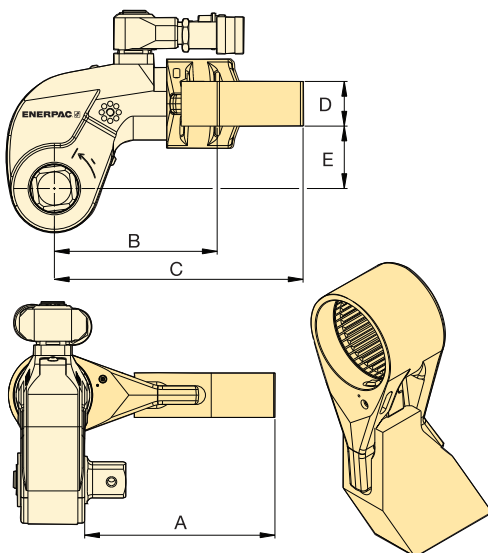

Accessories for S-Series, X-Edition Torque Wrenches

TSP-Series, Pro Series Swivels

- Robust interlocking design
- 360° X-axis and 160° Y-axis rotation
- Increases tool fit in restricted access areas
- Simplifies hose placement
- Includes male and female couplers

* TSP300 is designed for X-Edition tools only, and is not compatible with standard edition tools. For replacement components for existing tools, refer to repair sheet on www.enerpac.com

RTEX-Series, Reaction Tube Extensions

RTEX Series

- Full torque rated
- Increases tool fit in restricted access areas

Torque Wrench Model Number	Model Number	Dimensions (in)				Wt. (lbs)*
		A	B	C	D	
S1500X	RTE15X	27.80	5.98	25.04	2.28	10.1
S3000X	RTE30X	28.86	5.98	25.47	2.24	12.1
S6000X	RTE60X	29.41	5.98	25.94	2.56	17.0
S11000X	RTE110X	30.28	5.98	26.57	2.99	24.7
S25000X	RTE250X	32.01	5.98	26.97	3.94	38.1

* Weights indicated are for the accessories only and do not include the wrench.

SRSX-Series, Extended Reaction Arms

SRSX Series

- Lightweight interchangeable design

Wrench Model	Max. Torque (Ft-lbs)	Model Number	Dimensions (in)					Wt. (lbs)*
			A	B	C	D	E	
S1500X	1328	SRS151X	3.70	3.39	5.00	0.94	1.34	1.8
	1210	SRS152X	4.69	3.82	5.43	0.94	1.34	2.2
	1131	SRS153X	5.71	4.29	5.83	0.94	1.34	2.6
S3000X	2890	SRS301X	4.37	4.17	6.61	1.34	1.89	3.5
	2739	SRS302X	5.39	4.61	7.17	1.34	1.89	4.4
	2638	SRS303X	6.38	5.20	7.80	1.34	1.89	5.5
S6000X	5784	SRS601X	5.43	5.04	7.56	1.54	2.44	5.1
	5501	SRS602X	6.42	5.67	8.15	1.54	2.44	6.0
	5295	SRS603X	7.44	6.26	8.74	1.54	2.44	7.5
S11000X	10,812	SRS1101X	5.87	6.18	9.13	1.81	2.99	9.7
	10,300	SRS1102X	6.89	6.77	9.72	1.81	2.99	11.2
	9883	SRS1103X	7.87	7.36	10.28	1.81	2.99	12.8
S25000X	24,751	SRS2501X	7.20	8.23	11.61	1.97	3.94	16.8
	23,652	SRS2502X	8.19	8.74	12.20	1.97	3.94	18.5
	22,694	SRS2503X	9.17	9.29	12.83	1.97	3.94	22.0