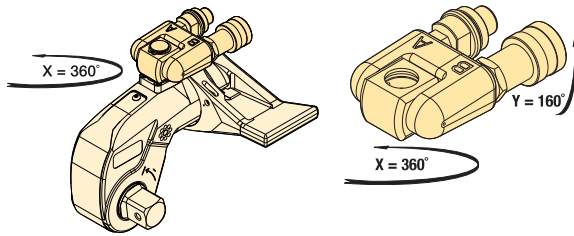

Accessories for S-Series, X-Edition Torque Wrenches

TSP-Series, Pro Series Swivels

- Robust interlocking design
- 360° X-axis and 160° Y-axis rotation
- Increases tool fit in restricted access areas
- Simplifies hose placement
- Includes male and female couplers

TSP Series

TSP RTEX SRSX Series

Torque Wrench Model Number	Model Number	Maximum Pressure (psi)	Wt. (lbs)
S1500X, S3000X, S6000X, S11000X, S25000X	TSP300*	10,000	0.44

Note: To order a S-series (X-Edition) wrench fitted with the TSP swivel, insert a "P" prior to the "X" in the tool designation, e.g., **S1500PX**.

RTEX Series

- Full torque rated
- Increases tool fit in restricted access areas

Torque Wrench Model Number	Model Number	Dimensions (in)				Wt. (lbs)*
		A	B	C	D	
S1500X	RTE15X	27.80	5.98	25.04	2.28	10.1
S3000X	RTE30X	28.86	5.98	25.47	2.24	12.1
S6000X	RTE60X	29.41	5.98	25.94	2.56	17.0
S11000X	RTE110X	30.28	5.98	26.57	2.99	24.7
S25000X	RTE250X	32.01	5.98	26.97	3.94	38.1