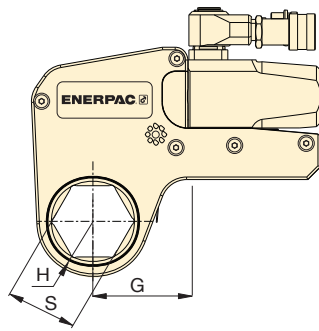

W15000X Series Imperial Cassettes & Reducer Inserts

Nominal Torque at 10,000 psi:

15,330 Ft.lbs

Hexagon Range:

2⁷/₁₆-4⁵/₈ inch

Maximum Operating Pressure:

10,000 psi

W
Series
(X-Edition)