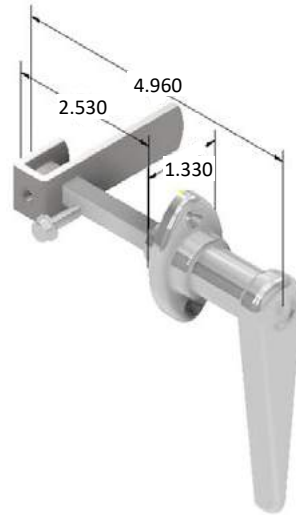

### 10AC7950

LOCKING DOOR HANDLE - CHROME  
360° ROTATION

### 10AC7955

LOCKING DOOR HANDLE - BLACK  
360° ROTATION

### 10AC7953\* (non-stock)

NON-LOCKING DOOR HANDLE - CHROME  
360° ROTATION

- Hardware included
- Requires door latch machining service - [10MA9072](#)

### 10AC7401

1.0" x 2.0" ACCESS HOLE JIG