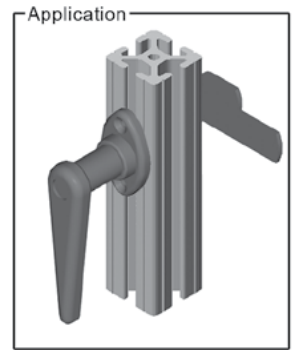

### 10AC7950

LOCKING DOOR HANDLE - CHROME  
360° ROTATION

### 10AC7955

LOCKING DOOR HANDLE - BLACK  
360° ROTATION

### 10AC7953\* (non-stock)

NON-LOCKING DOOR HANDLE - CHROME  
360° ROTATION

- Hardware included
- Requires door latch machining service - [10MA9072](#)

### 10AC7401

1.0" x 2.0" ACCESS HOLE JIG