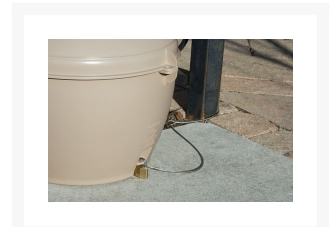

Metal Anchoring Cable Kit With Padlock, for Smokers's Ceasefire[®] Cigarette Butt Receptacle - 268505

Product Images

Short Description

- Fits Original, Elite, and Personal Smoker's Ceasefire[®]
- Helps create extra stability in severe weather
- Provides extra security to prevent tampering

Description

The Anchoring Cable Kit with Padlock (model 268505) provides extra security for your Smoker's Ceasefire[®] ashtray, preventing people from opening it without permission and adding unwanted waste. It can also be

used to provide extra stability during severe weather, such as strong winds or storms.

This kit can be attached to your ashtray by tying one end of the 36 in (914 mm) wire rope around a railing or fence, then attaching the cable end and padlock to a tie-down notch at the base.