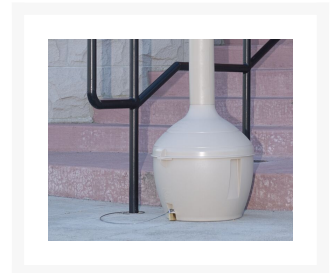

Metal Anchoring Cable Kit With Padlock, for Smokers's Ceasefire[®] Cigarette Butt Receptacle - 268505

Product Images

Short Description

- Fits Original, Elite, and Personal Smoker's Ceasefire[®]
- Helps create extra stability in severe weather
- Provides extra security to prevent tampering

Description

The Anchoring Cable Kit with Padlock (model 268505) provides extra security for your Smoker's Ceasefire[®] ashtray, preventing people from opening it without permission and adding unwanted waste. It can also be

used to provide extra stability during severe weather, such as strong winds or storms.

This kit can be attached to your ashtray by tying one end of the 36 in (914 mm) wire rope around a railing or fence, then attaching the cable end and padlock to a tie-down notch at the base.