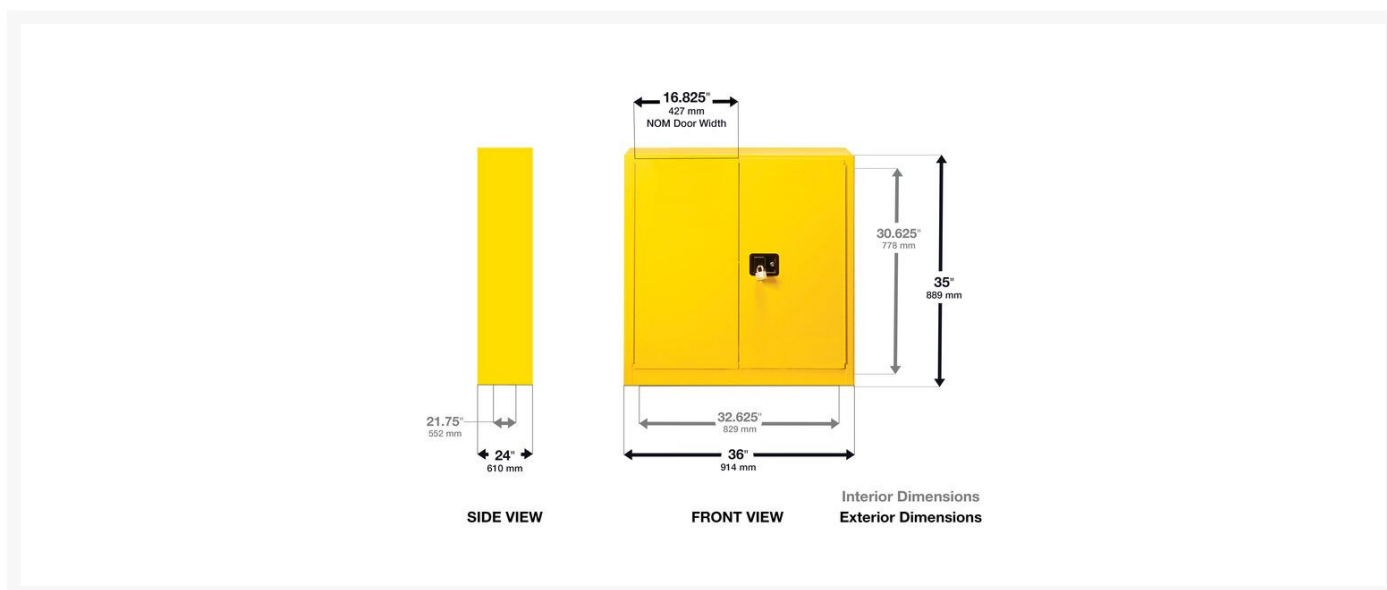

30 Gallon, 1 Shelf, 2 Doors, Manual Close, Corrosives/Acid Steel Safety Cabinet, Sure-Grip® EX, Blue - 893302

Product Images

Short Description

- Exclusively formulated paint and poly trays resist acids, bases and solvents
- Offer same quality safety features as cabinets for flammables
- FM-approved
- Ten-year warranty

Justrite blue steel safety cabinets for corrosives have the same quality safety features as the cabinets for flammables. All models come with double-wall construction, dual vents, grounding wire connections, adjustable shelves, leakproof sills, three-point self-latching doors and leveling feet. Manual-close door(s) opens to a full 180 degrees and self-latches when pushed closed.

Manual close models meet OSHA and NFPA 30. Cabinets are FM approved and come with a ten-year warranty.

Specifications

Model No	893302
UPC	697841113664
International Model No.	8933021
Color	Blue
Pallet Quantity	2
Material Specifications	18-Gauge Steel
FM Approval	Yes
OSHA Compliance	Yes
Complies with NFPA Code 30	Yes
Capacity	30 gallon
Liter Capacity	114
Number of Doors	2
Door Type	Manual
Number of Shelves	1
Adjustable Shelves	Yes
Dimensions, Exterior	35" H x 36" W x 24" D
	889mm H x 914mm W x 610mm D
Dimensions, Interior	30.5" H x 32.8" W x 20.75" D
	775mm H x 833mm W x 527mm D
Height (Inches)	35
Width (Inches)	36
Depth	24
Net Weight, lbs	182.0
Net Weight, kg	82.6