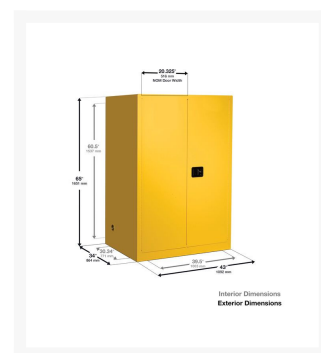

90 Gallon, 1 Shelf, 1 Bi-Fold Self-Close Door, Corrosives/Acid Steel Safety Cabinet, Sure-Grip® EX, Blue - 899082

Product Images

Short Description

- Exclusively formulated paint and poly trays resist acids, bases and solvents
- Offer same quality safety features as cabinets for flammables
- FM-approved
- Ten-year warranty

Description