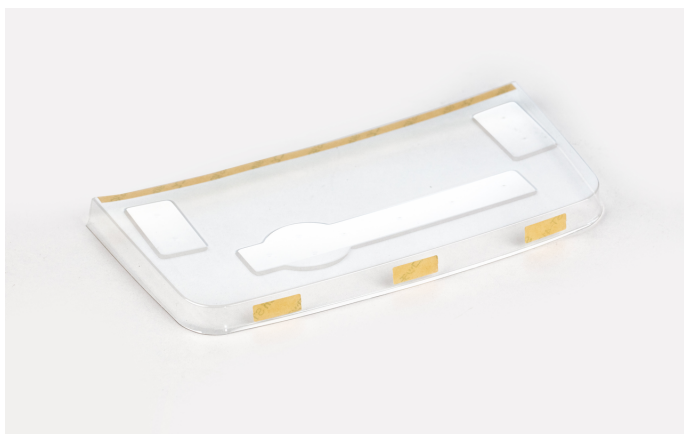

# KERN FCB-A02

Protective working cover over keyboard and housing

## Category

Brand	KERN
Product category	Balances
Product group	Protective working covers