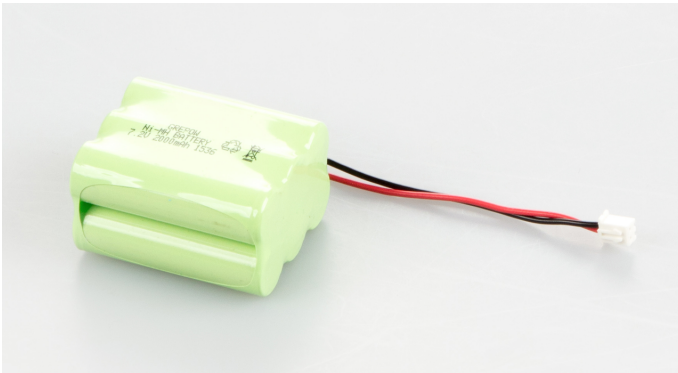

KERN FOB-A08

Operating time up to 30 h, charging time approx. 14 h, for models with weighing plate size W×D 215×215 mm

Category

Brand	KERN
Product category	Balances
Product group	Rechargeable battery

Measuring System

Linearity	±
-----------	---

Power Supply

Supplied plug-in power supply	Battery
Rechargeable battery	7.2 V 2000 mAh
Battery	no battery

Packing & Shipping

Readability force [d] (N)	1 d
Shipping method	Parcel service
Dimensions packaging (W×D×H)	85×115×35 mm
Net weight approx.	0,20 kg
Gross weight approx.	0,25 kg
Shipping weight	0,2056 kg
UN number (hazardous goods)	3496