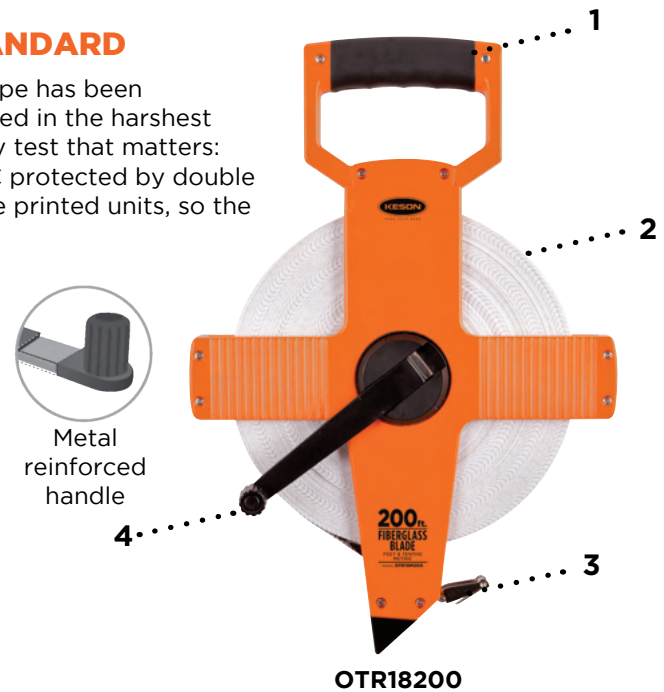

OTR SERIES

OTR SERIES | 31 SKUs, 9 LENGTHS

OPEN-TYPE REEL, ULTRA-GLASS BLADE, STANDARD

A Keson best seller! Since 1968 this style of Keson fiberglass tape has been providing customers with accurate measurements. They are used in the harshest conditions in which people measure, and they stand to the only test that matters: field performance. We cover each blade with two coats of PVC protected by double shield, one to bind the fiberglass strands and a second over the printed units, so the numbers don't wear away.

FEATURES

1. **Tough, Molded Shovel Handle** is easy to grasp and is ideal for rapid reeling.
2. **Double PVC Coated Fiberglass Blade** for ultimate tape protection.
3. **Double Throat Rollers** guide the blade return and prevent the tape from twisting.
4. **Crank Handle** is reinforced with metal to provide years of rugged use.
5. **Better Blade Axle** to reduce breakage due to weight of the tape if dropped.