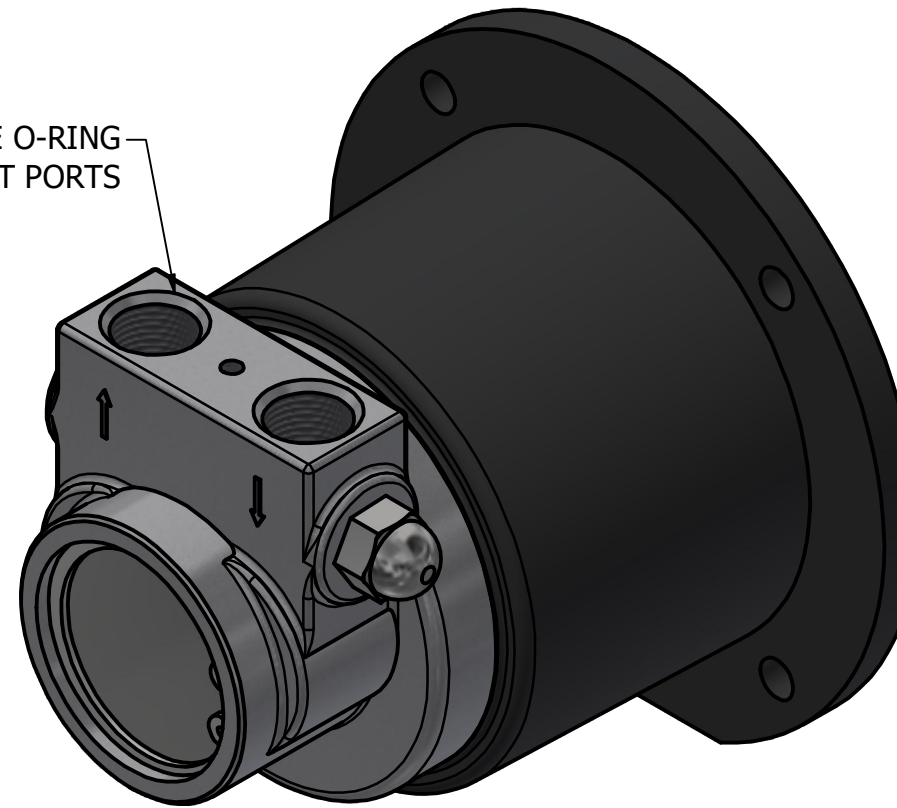

7/8" SAE O-RING  
INLET/OUTLET PORTS

**SERIES 5  
MAG DRIVE PUMP  
7/8" SAE O-RING PORTS  
WITH RELIEF VALVE**