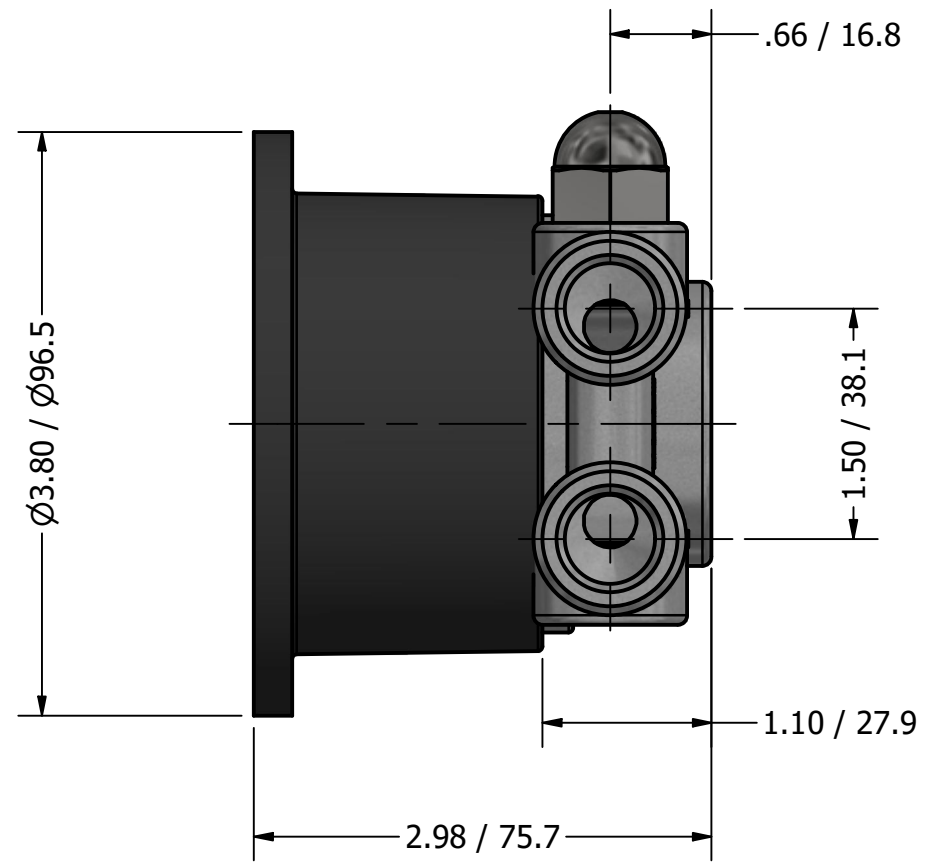

**SERIES 8
MAG DRIVE PUMP
3/8" NPT PORTS
WITH RELIEF VALVE**

3/8" NPT
INLET/OUTLET PORTS