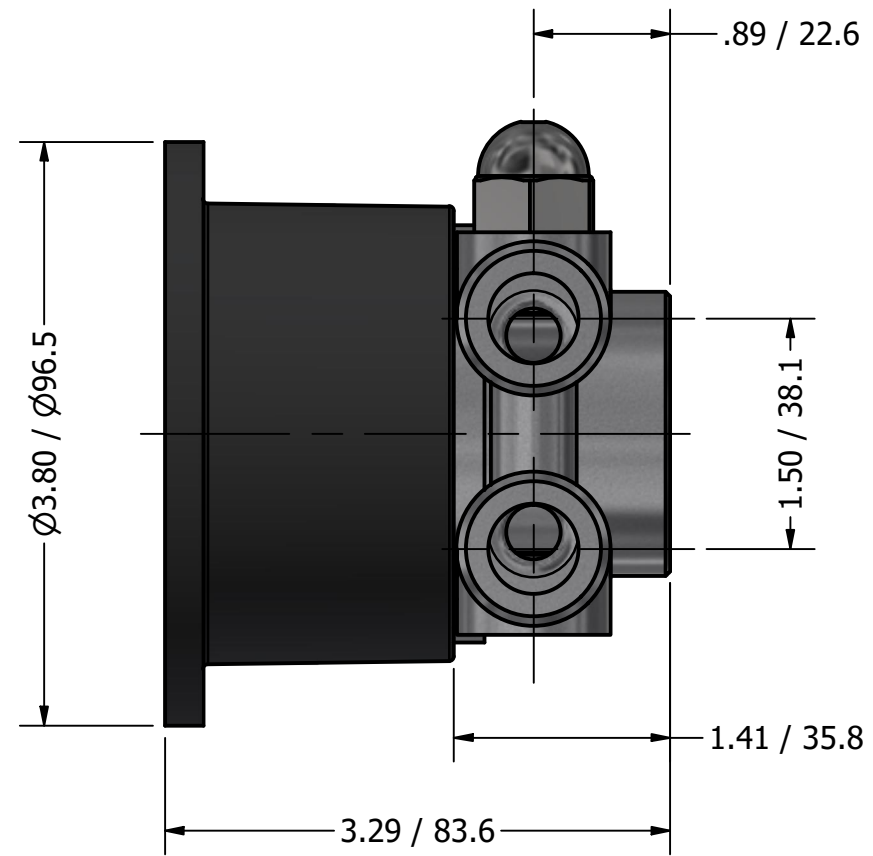

**SERIES 9
MAG DRIVE PUMP
3/8" NPT PORTS
WITH RELIEF VALVE**

3/8" NPT
INLET/OUTLET PORTS