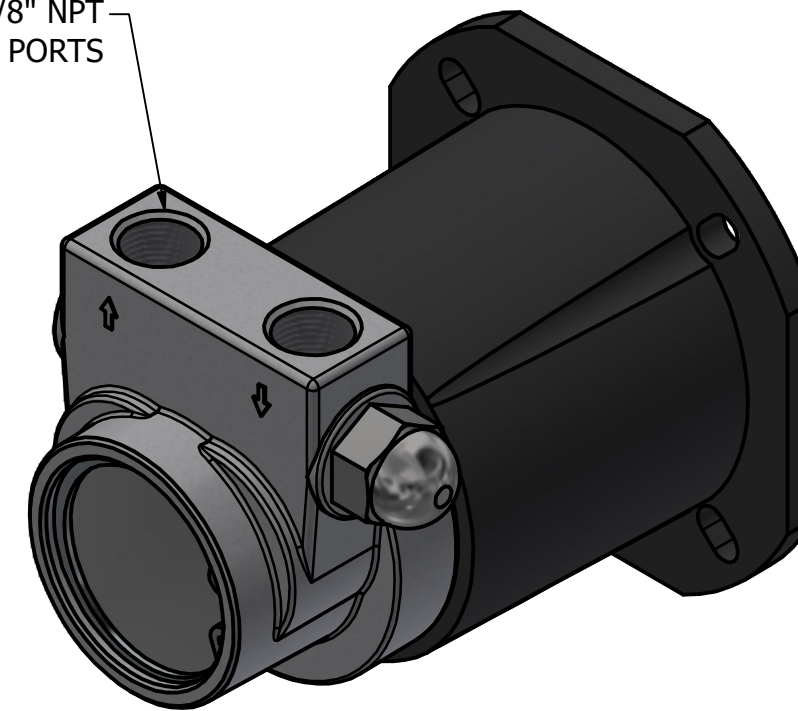

**SERIES 3
MAG DRIVE PUMP
3/8" NPT PORTS
WITH RELIEF VALVE**

3/8" NPT
INLET/OUTLET PORTS

∅3.42 / ∅87.0 B.C.

.28 / 7.1 X .44 / 11.2
4 EQUALLY
SPACED SLOTS