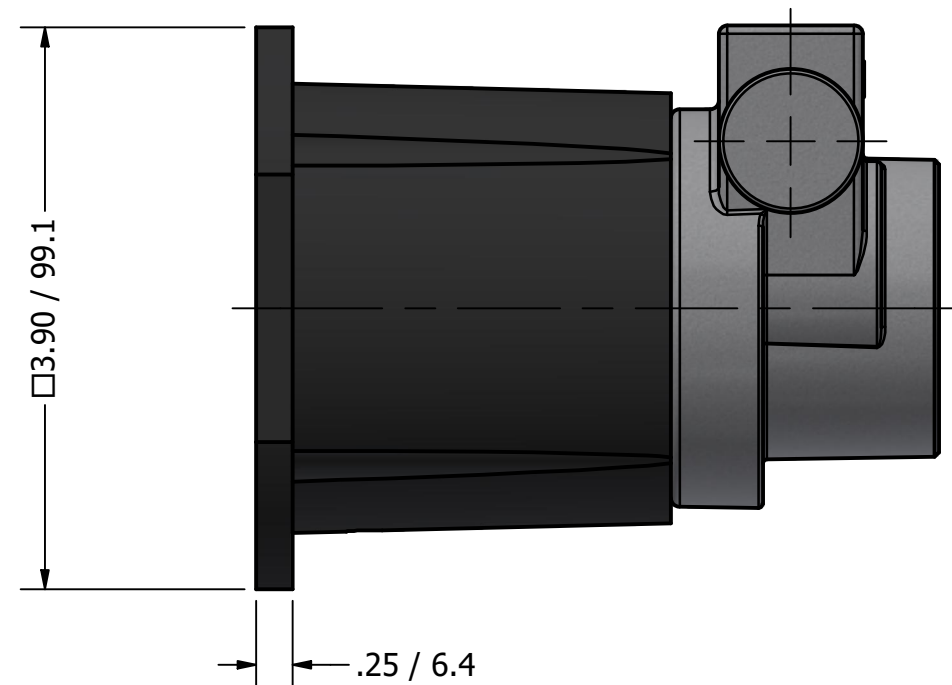

**SERIES 3
MAG DRIVE PUMP
3/8" NPT PORTS
WITH RELIEF VALVE**

3/8" NPT
INLET/OUTLET PORTS

∅3.42 / ∅87.0 B.C.

.28 / 7.1 X .44 / 11.2
4 EQUALLY
SPACED SLOTS