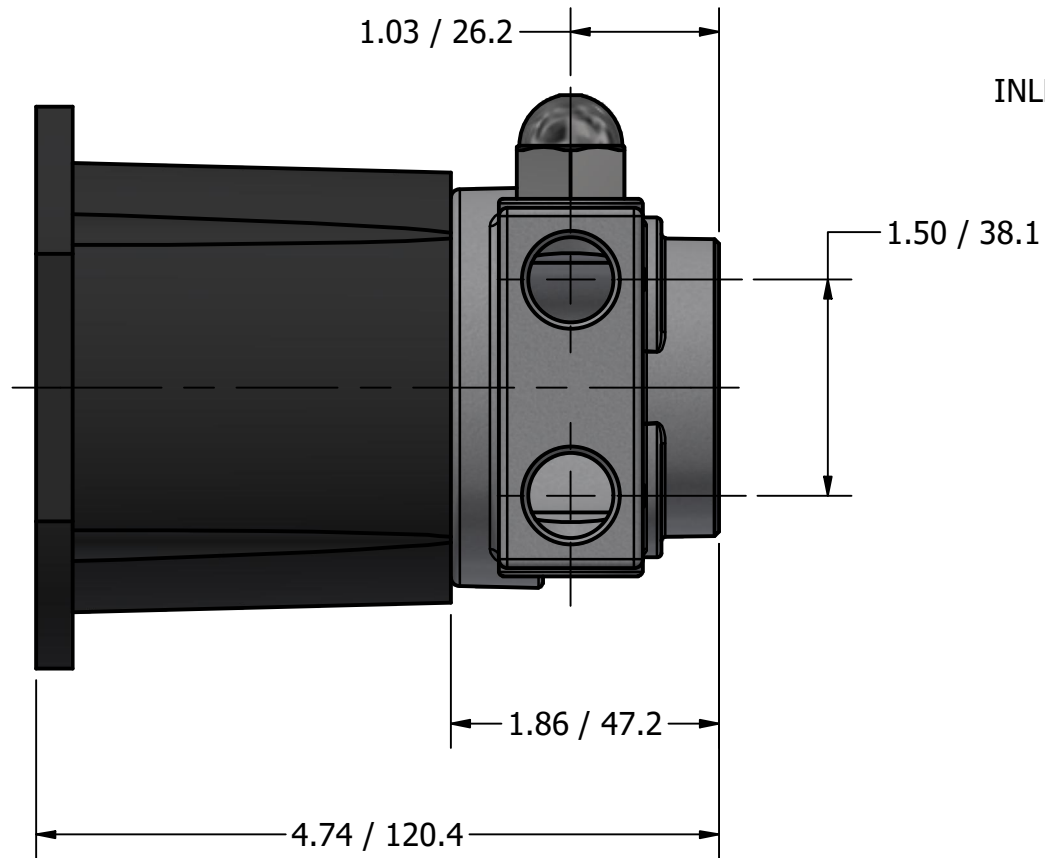

**SERIES 3
MAG DRIVE PUMP
3/8" NPT PORTS
WITH RELIEF VALVE**

3/8" NPT
INLET/OUTLET PORTS

∅3.42 / ∅87.0 B.C.

.28 / 7.1 X .44 / 11.2
4 EQUALLY
SPACED SLOTS