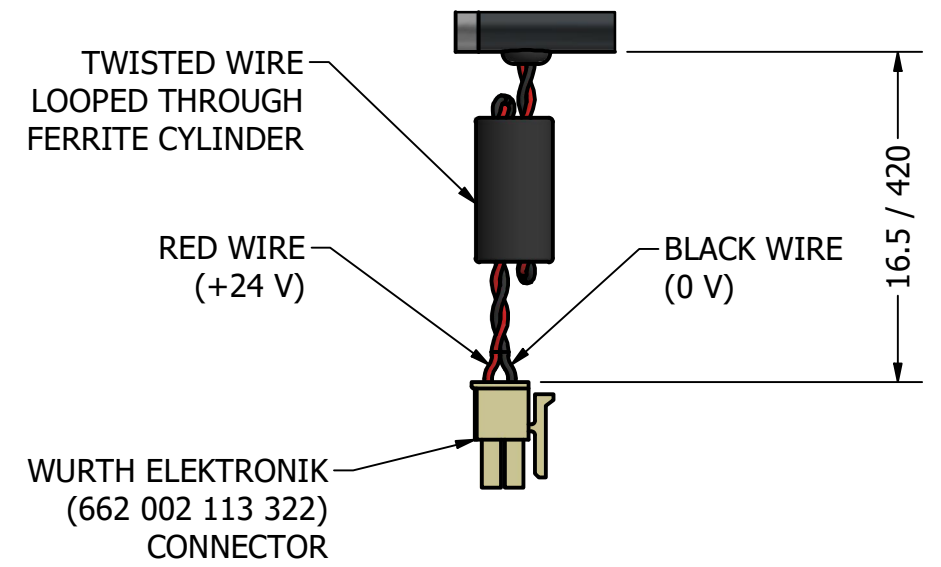

MICRO GEAR PUMP 40 WATT MOTOR G1/8 (BSPP) PORTS

10mm SPUR GEAR PUMP WITH 24V/20W 30W 40W 60W BRUSHED DC MOTOR