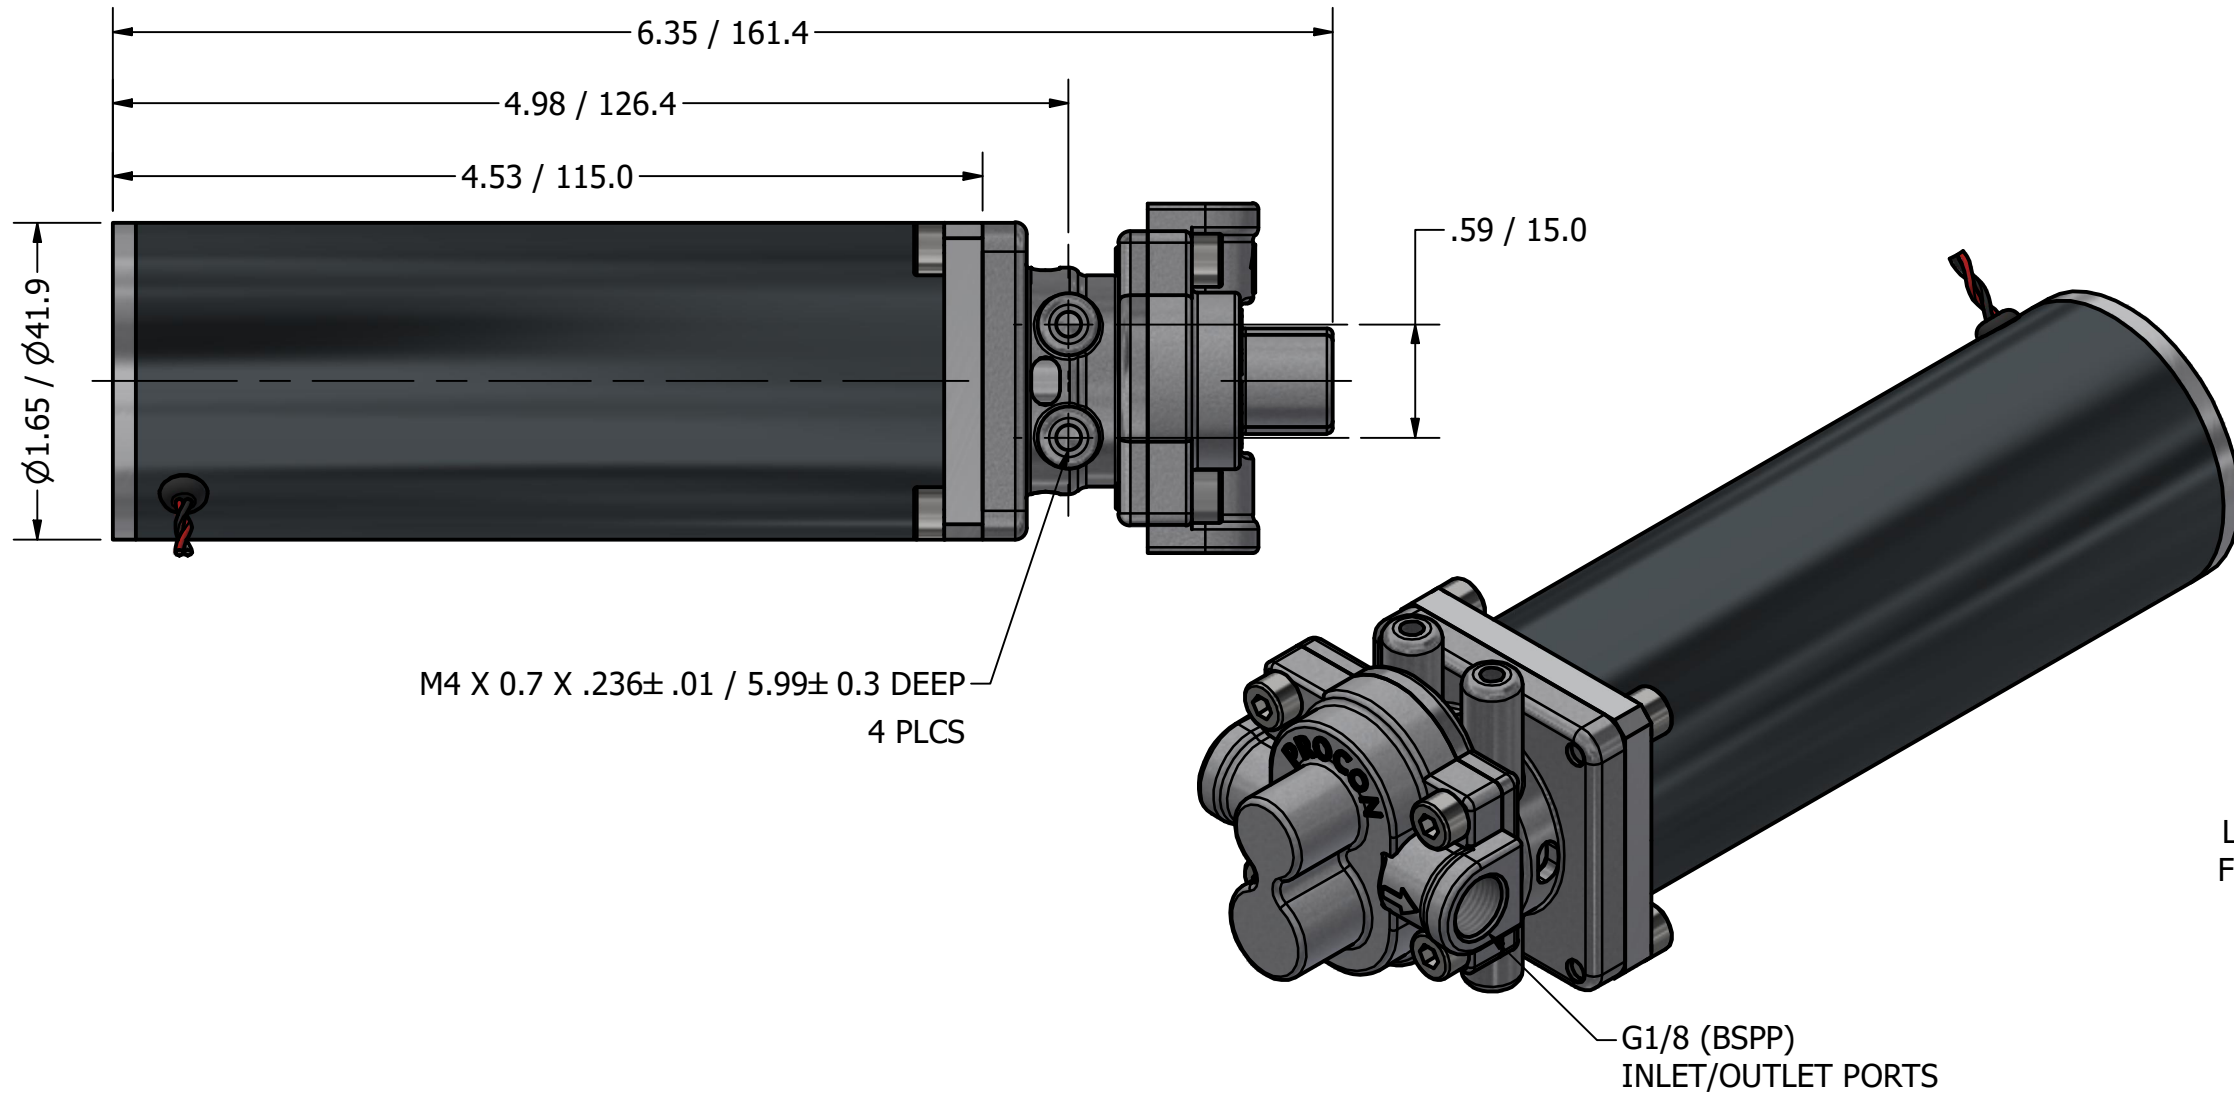

MICRO GEAR PUMP 40 WATT MOTOR G1/8 (BSPP) PORTS

10mm SPUR GEAR PUMP WITH 24V/20W 30W 40W 60W BRUSHED DC MOTOR