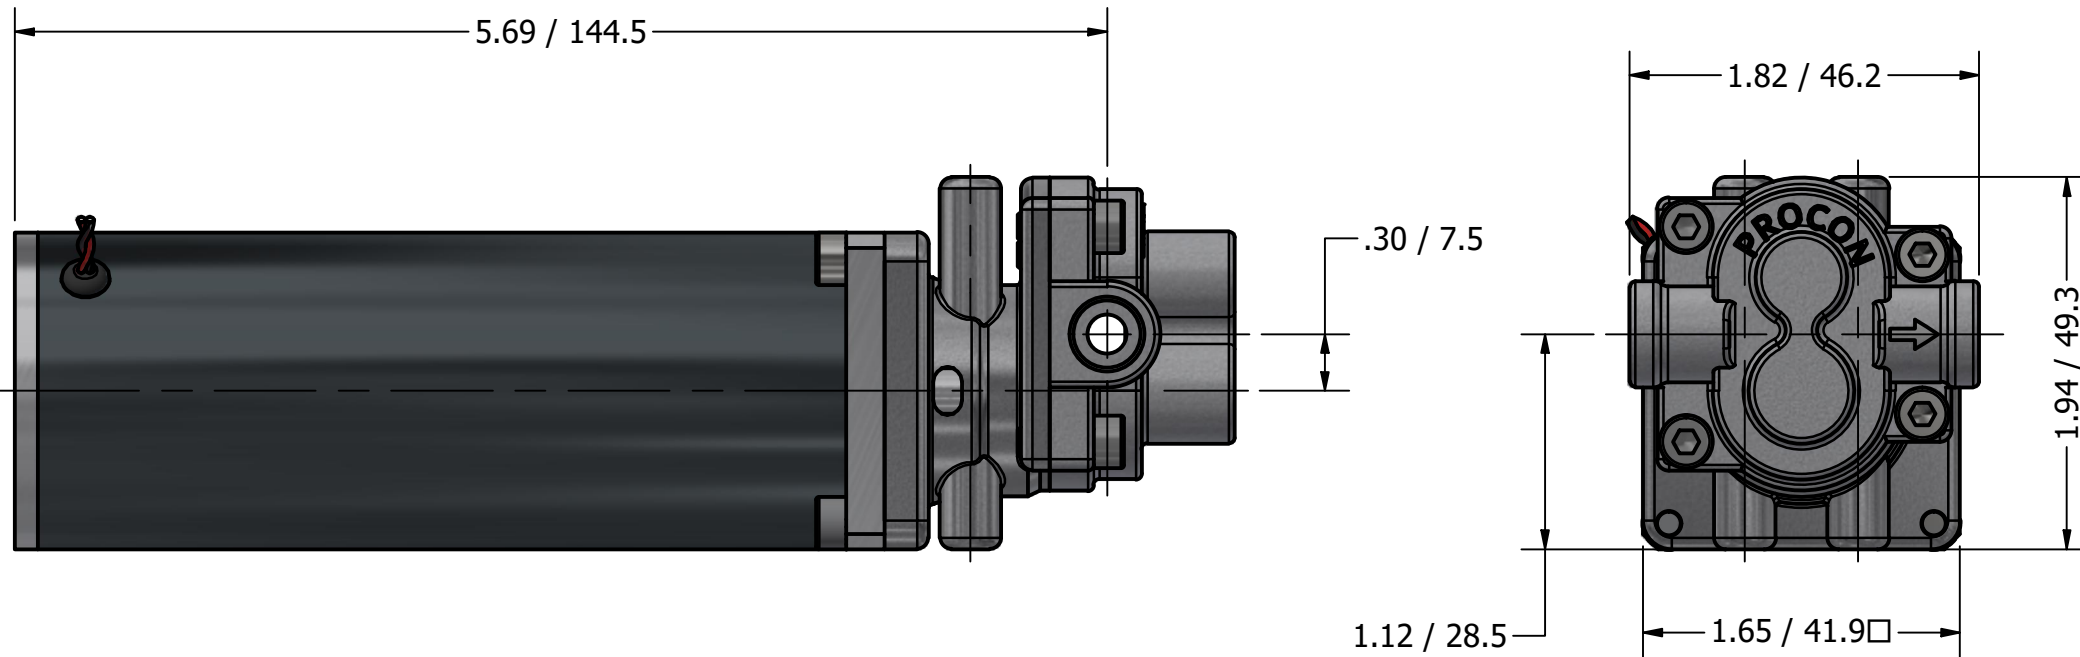

MICRO GEAR PUMP 40 WATT MOTOR G1/8 (BSPP) PORTS

10mm SPUR GEAR PUMP WITH 24V/20W 30W 40W 60W BRUSHED DC MOTOR