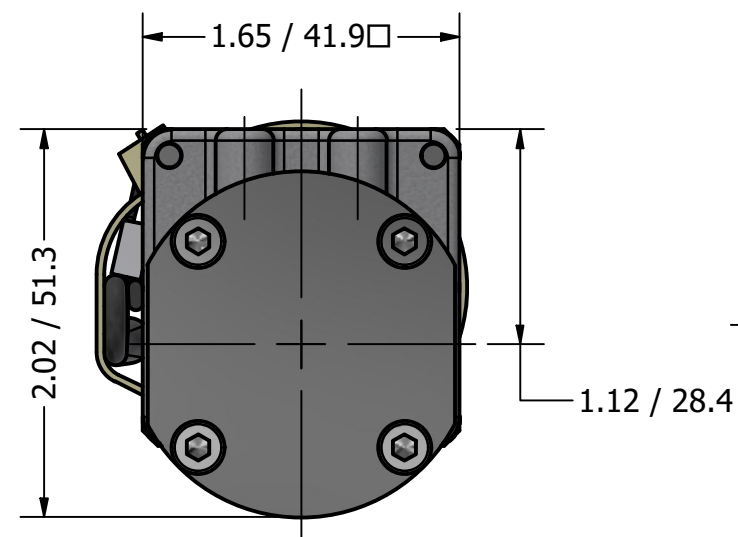

**MICRO GEAR PUMP  
60 WATT MOTOR  
W/ THERMAL FUSE  
G1/8 (BSPP) PORTS**

# 10mm SPUR GEAR PUMP WITH 24V/20W 30W 40W 60W BRUSHED DC MOTOR