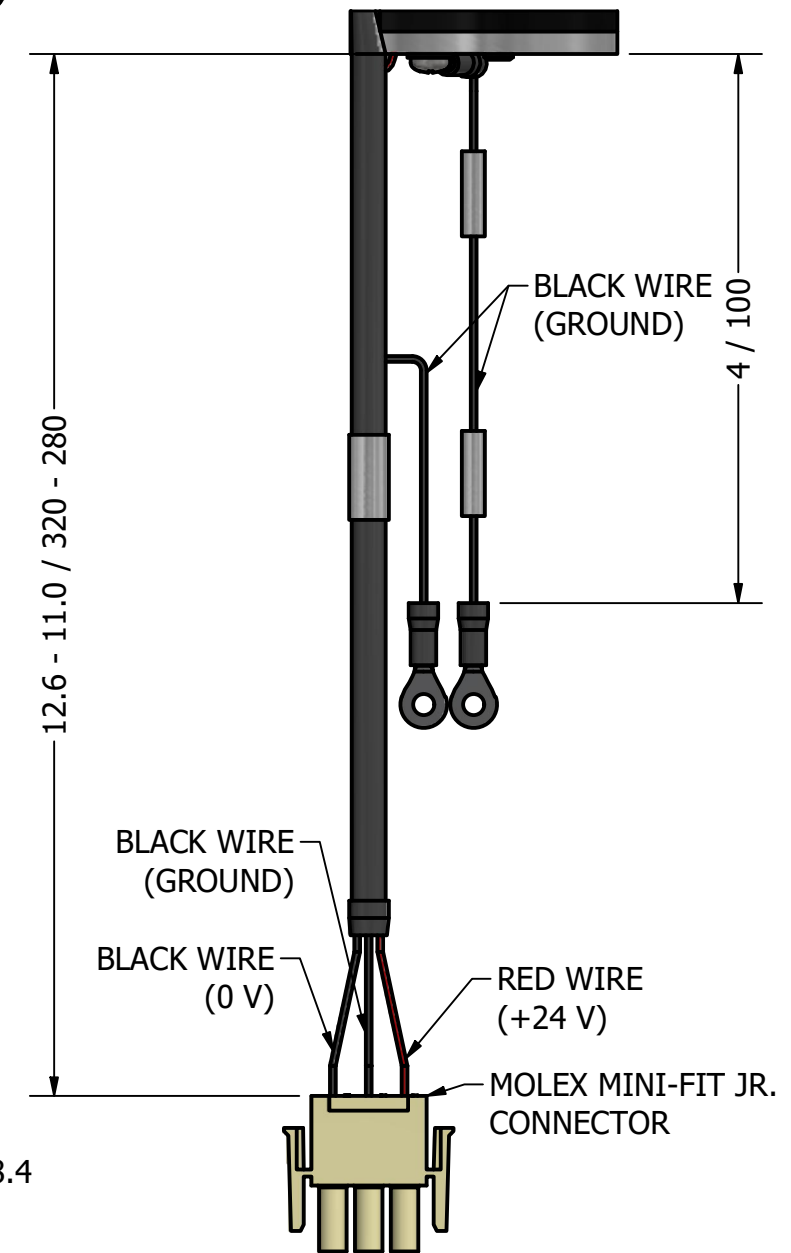

**MICRO GEAR PUMP  
60 WATT MOTOR  
W/ THERMAL FUSE  
G1/8 (BSPP) PORTS**

# 10mm SPUR GEAR PUMP WITH 24V/20W 30W 40W 60W BRUSHED DC MOTOR