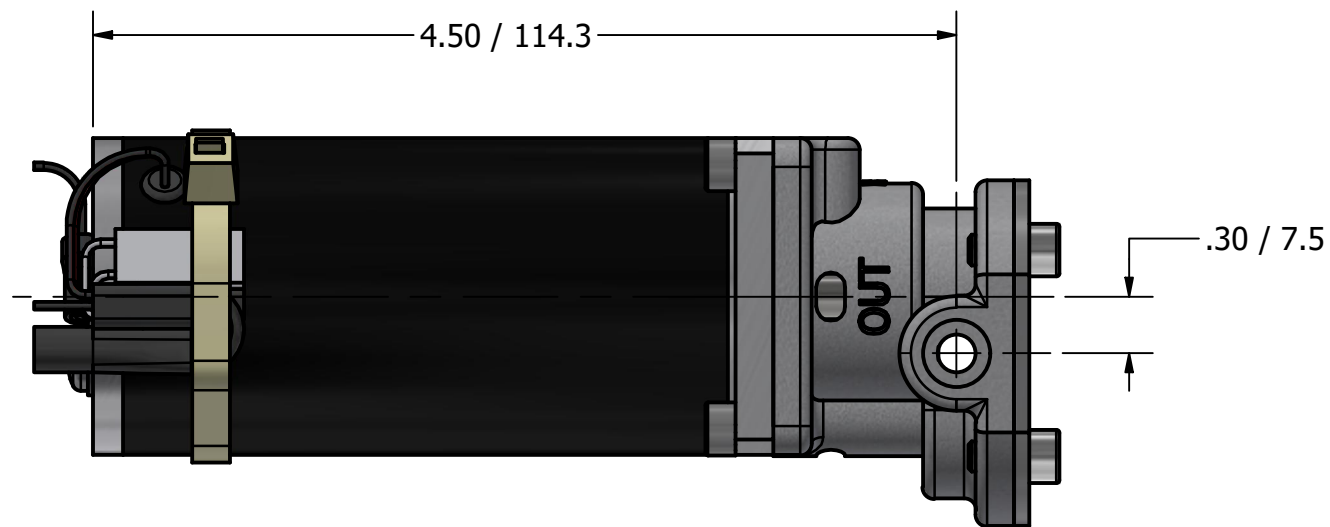

**MICRO GEAR PUMP  
60 WATT MOTOR  
W/ THERMAL FUSE  
G1/8 (BSPP) PORTS**

# 10mm SPUR GEAR PUMP WITH 24V/20W 30W 40W 60W BRUSHED DC MOTOR