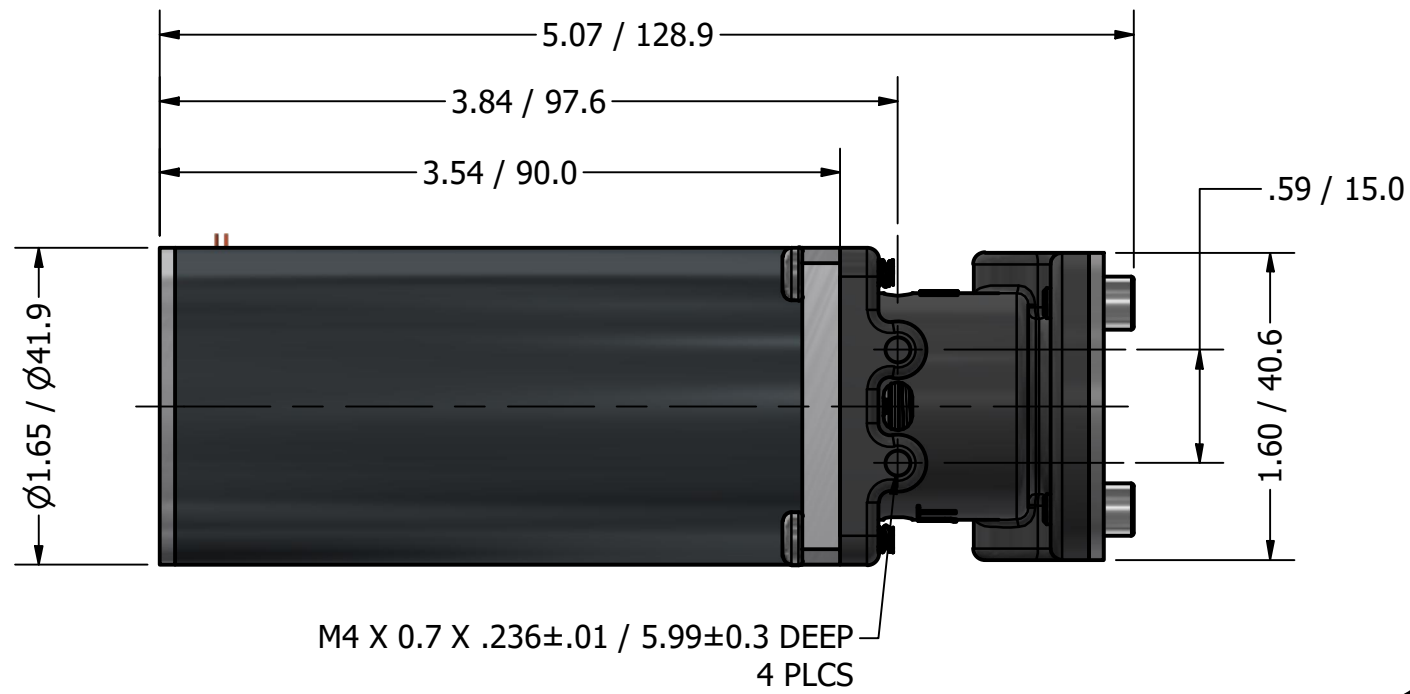

**MICRO GEAR PUMP  
40 WATT MOTOR  
G1/8 (BSPP) PORTS**

# 10mm SPUR GEAR PUMP WITH 24V/20W 30W 40W 60W BRUSHED DC MOTOR