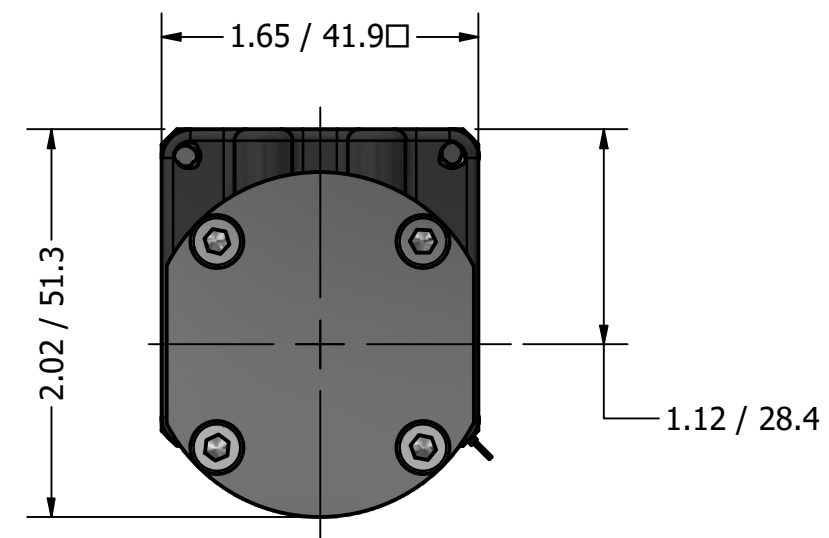

**MICRO GEAR PUMP  
40 WATT MOTOR  
G1/8 (BSPP) PORTS**

# 10mm SPUR GEAR PUMP WITH 24V/20W 30W 40W 60W BRUSHED DC MOTOR