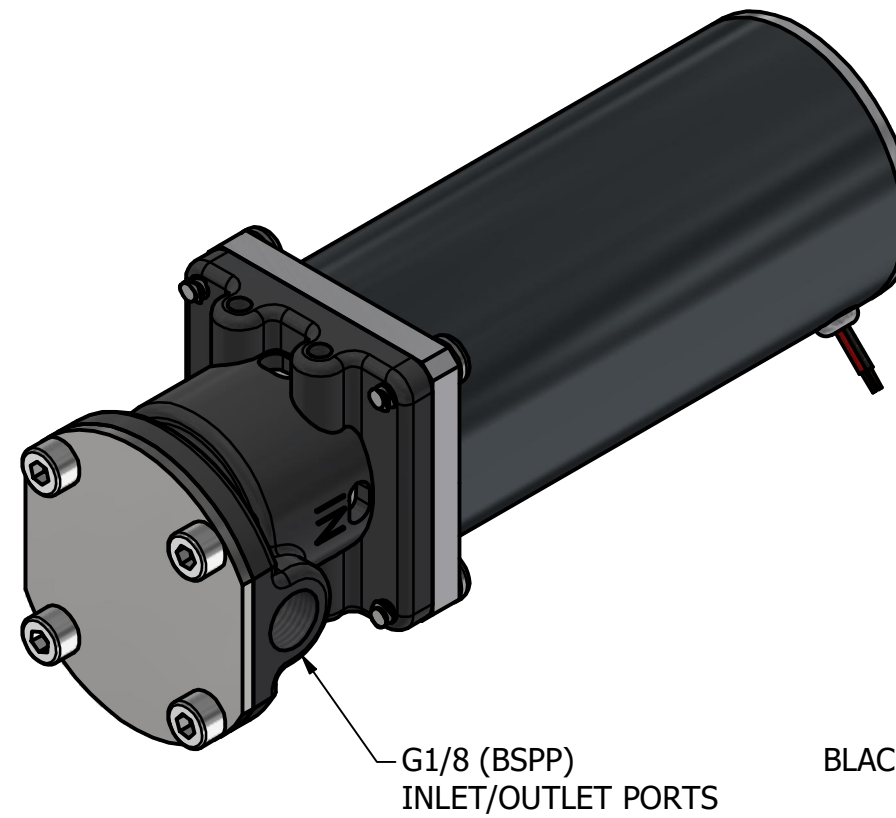

**MICRO GEAR PUMP  
40 WATT MOTOR  
G1/8 (BSPP) PORTS**

# 10mm SPUR GEAR PUMP WITH 24V/20W 30W 40W 60W BRUSHED DC MOTOR