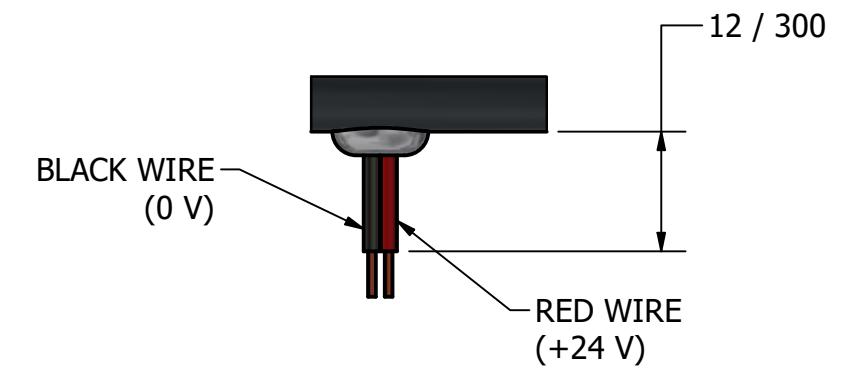

**MICRO GEAR PUMP  
40 WATT MOTOR  
G1/8 (BSPP) PORTS**

# 10mm SPUR GEAR PUMP WITH 24V/20W 30W 40W 60W BRUSHED DC MOTOR