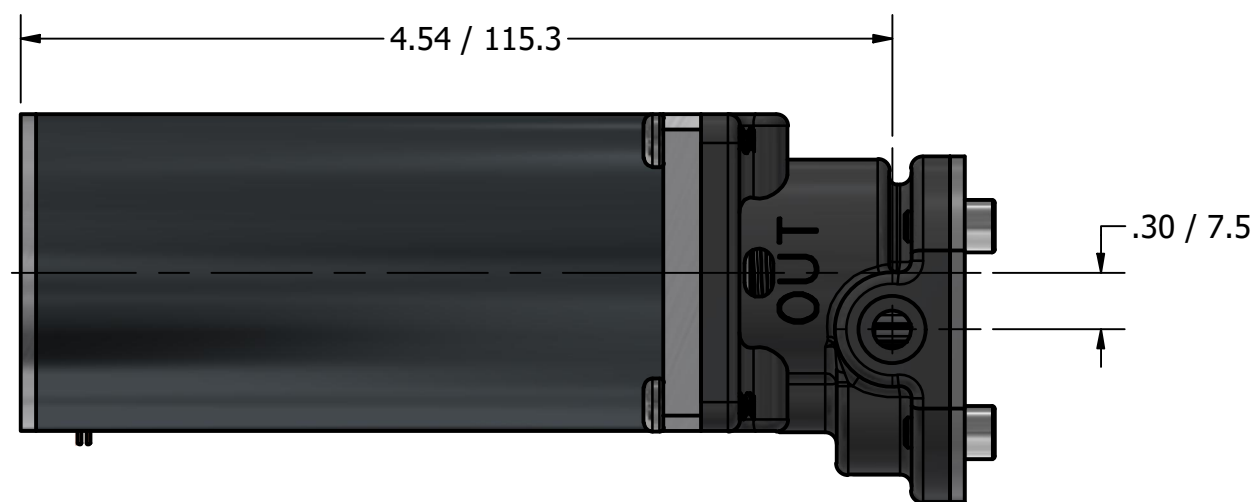

**MICRO GEAR PUMP  
40 WATT MOTOR  
G1/8 (BSPP) PORTS**

# 10mm SPUR GEAR PUMP WITH 24V/20W 30W 40W 60W BRUSHED DC MOTOR