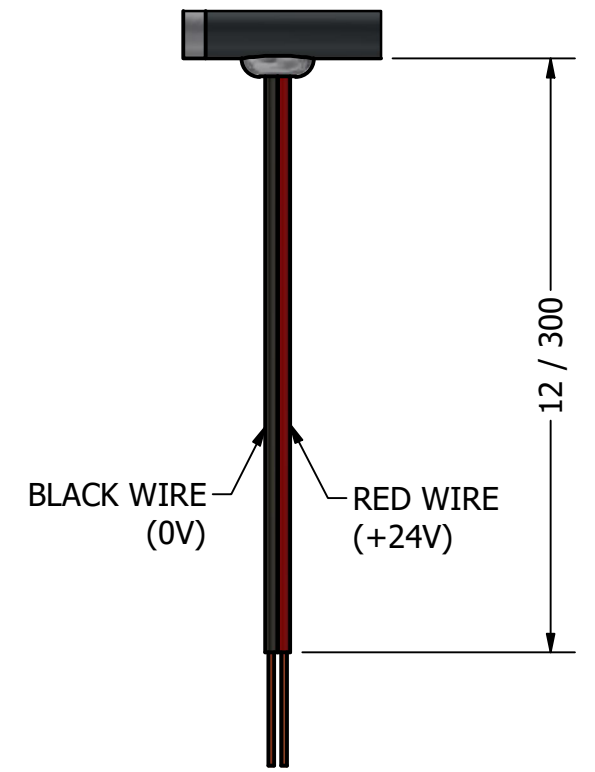

**MICRO GEAR PUMP  
60 WATT MOTOR  
G1/8 (BSPP) PORTS**

# 10mm SPUR GEAR PUMP WITH 24V/20W 30W 40W 60W BRUSHED DC MOTOR