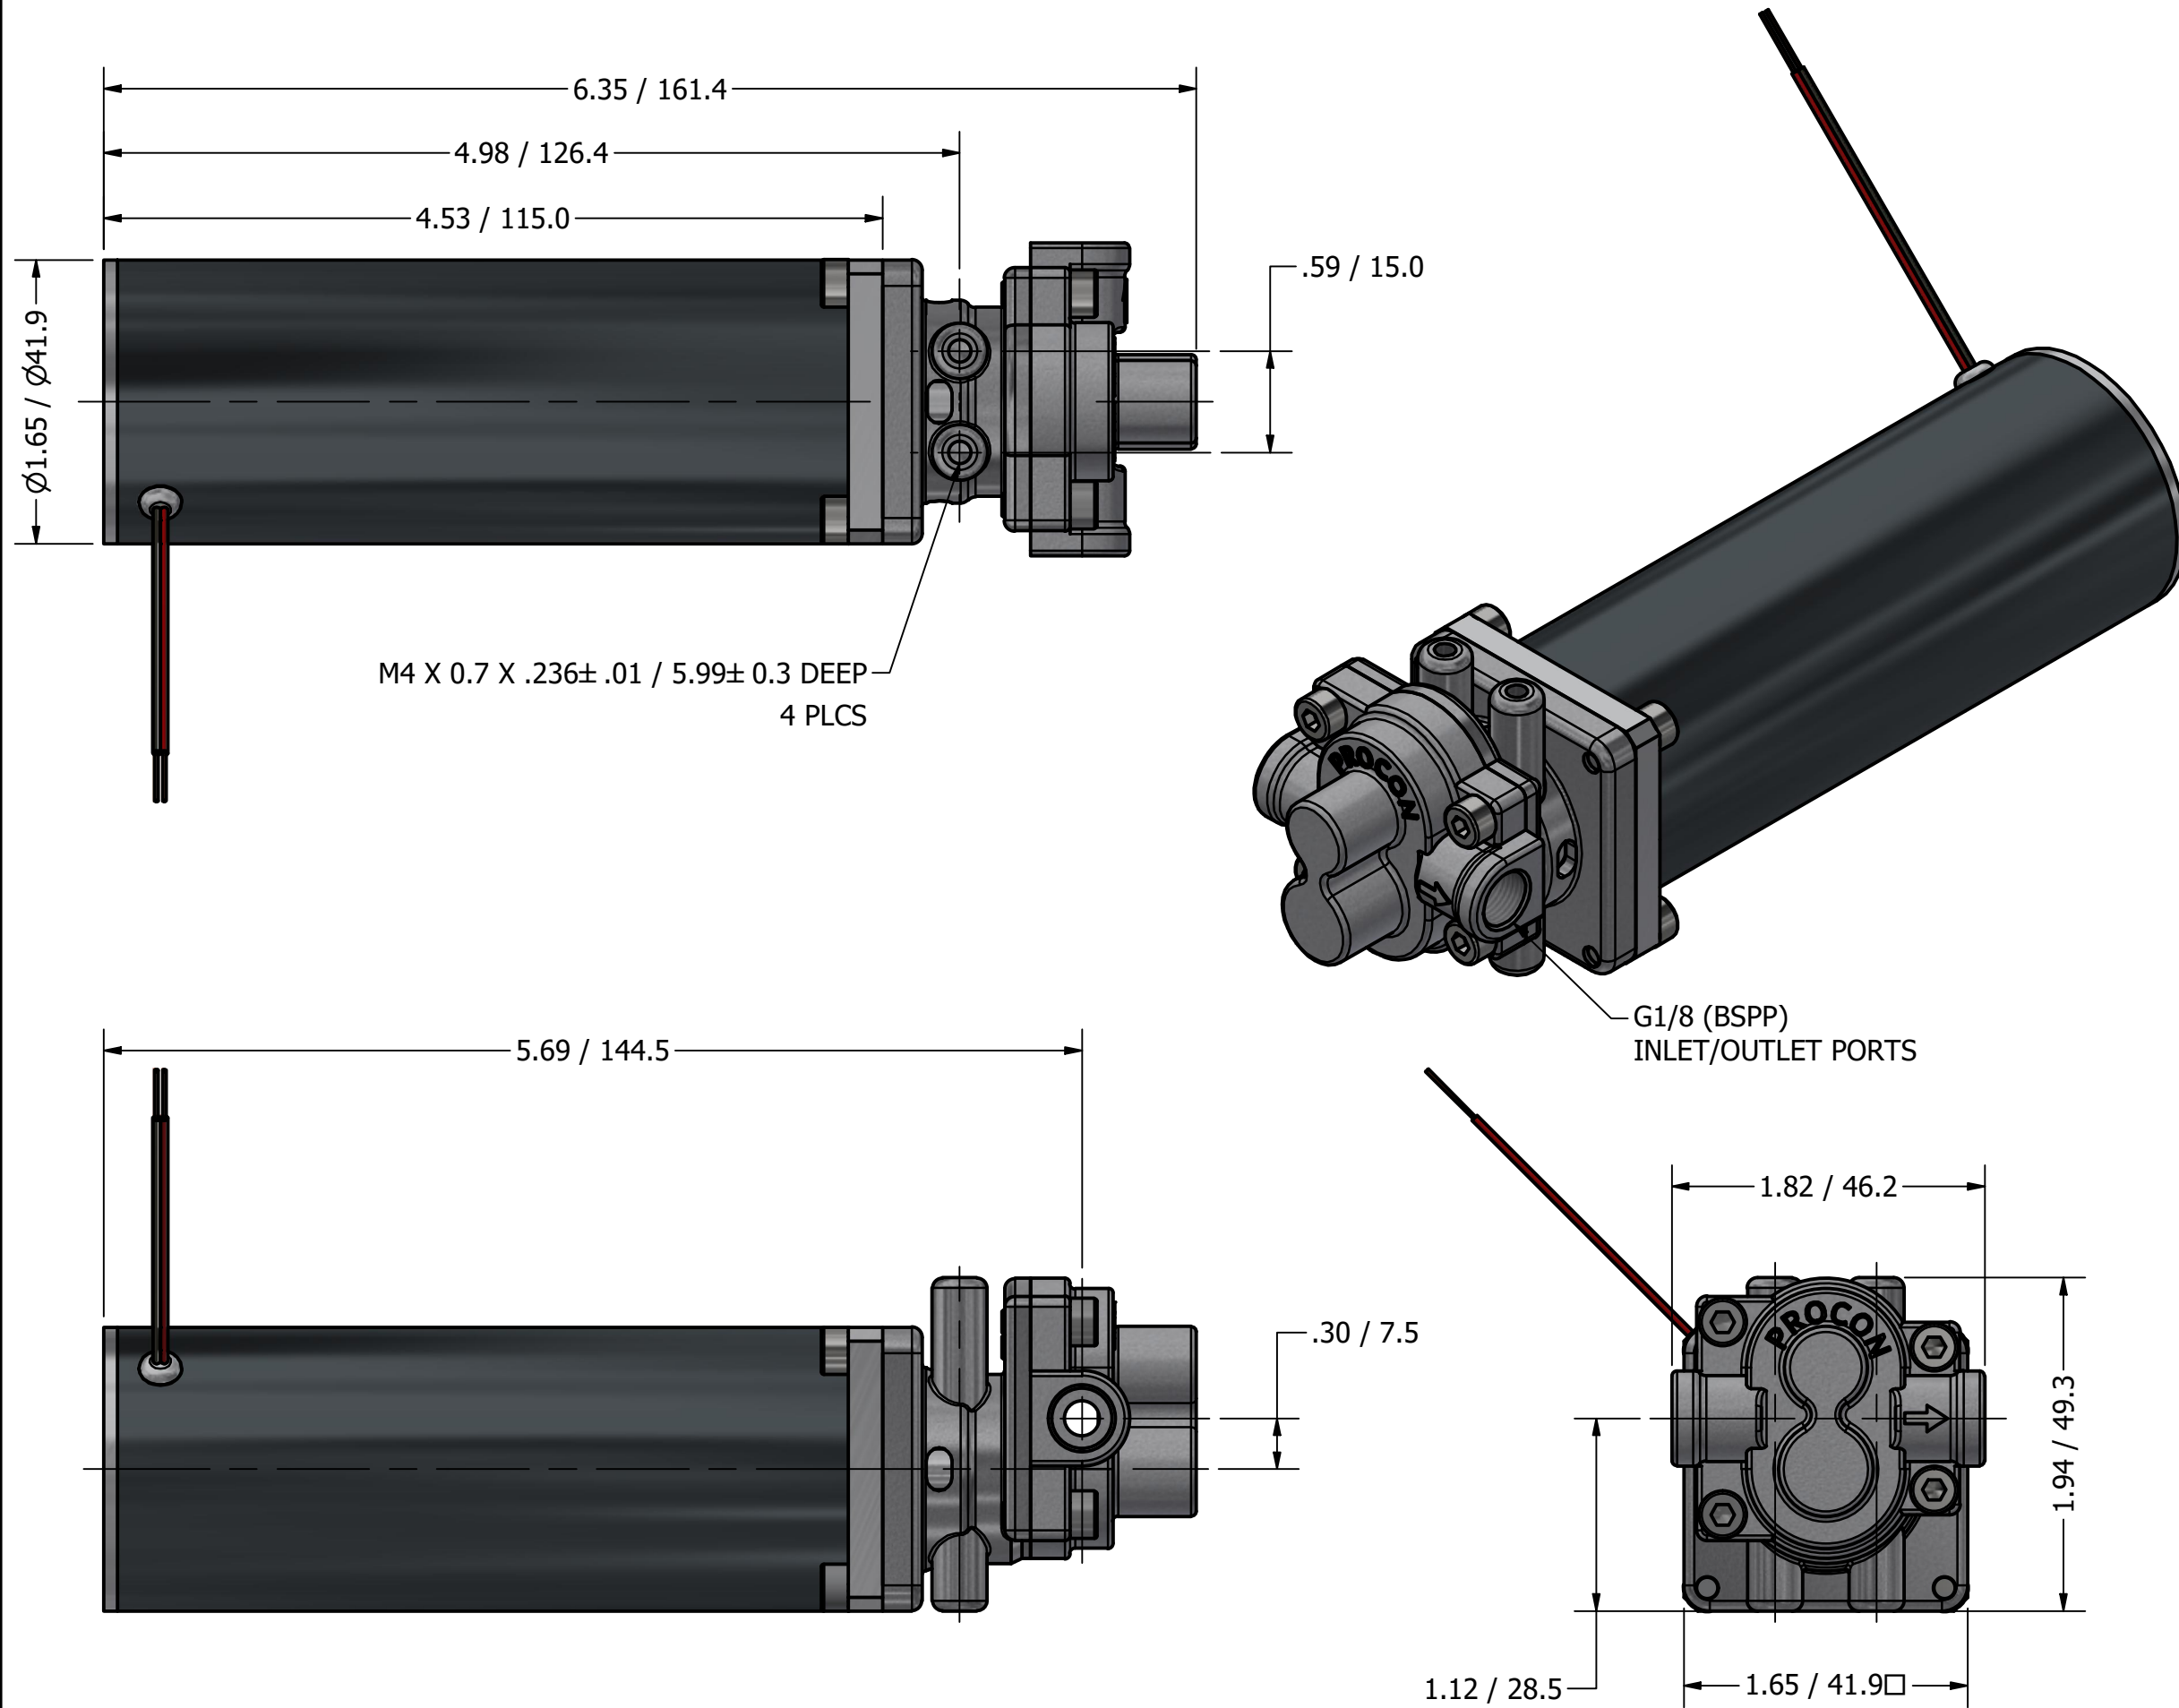

**MICRO GEAR PUMP  
60 WATT MOTOR  
G1/8 (BSPP) PORTS**

# 10mm SPUR GEAR PUMP WITH 24V/20W 30W 40W 60W BRUSHED DC MOTOR