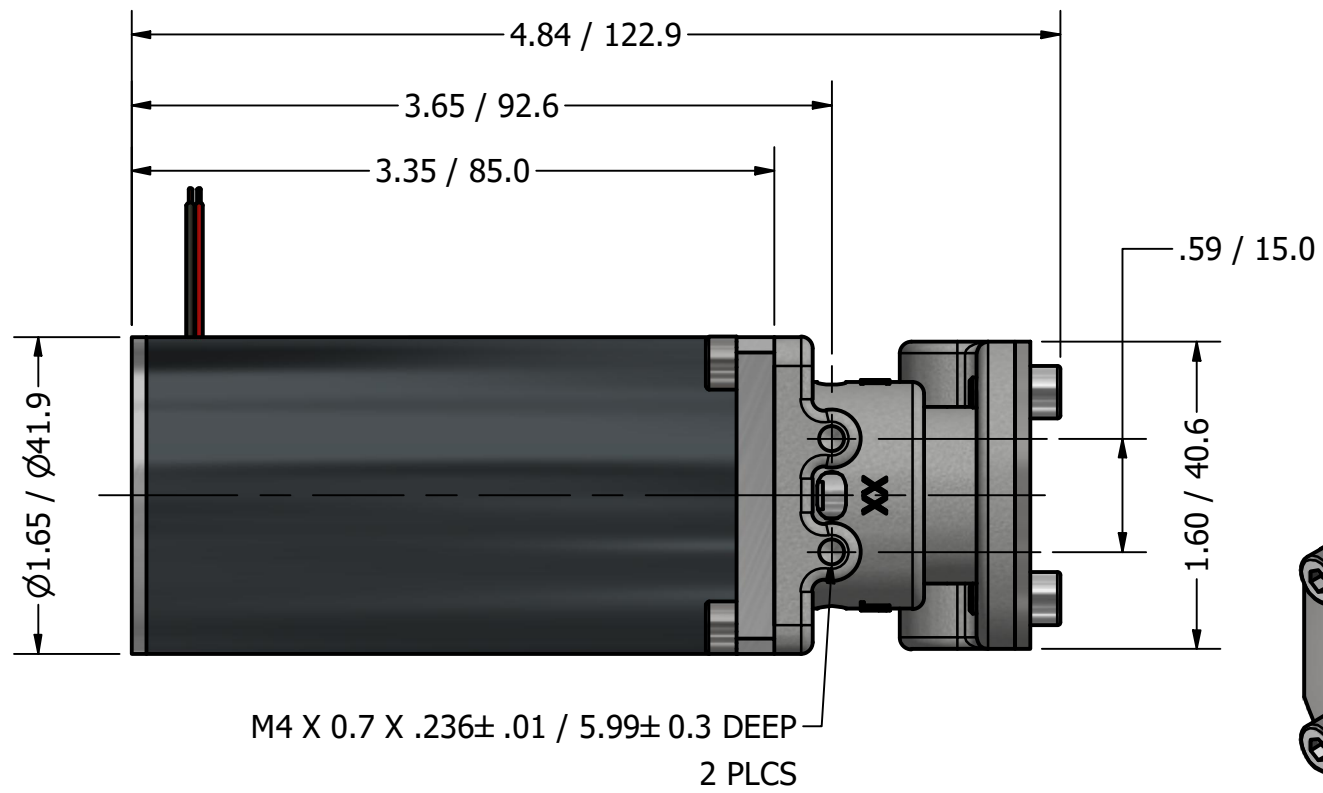

**MICRO GEAR PUMP  
60 WATT MOTOR  
G1/8 (BSPP) PORTS**

# 10mm SPUR GEAR PUMP WITH 24V/20W 30W 40W 60W BRUSHED DC MOTOR