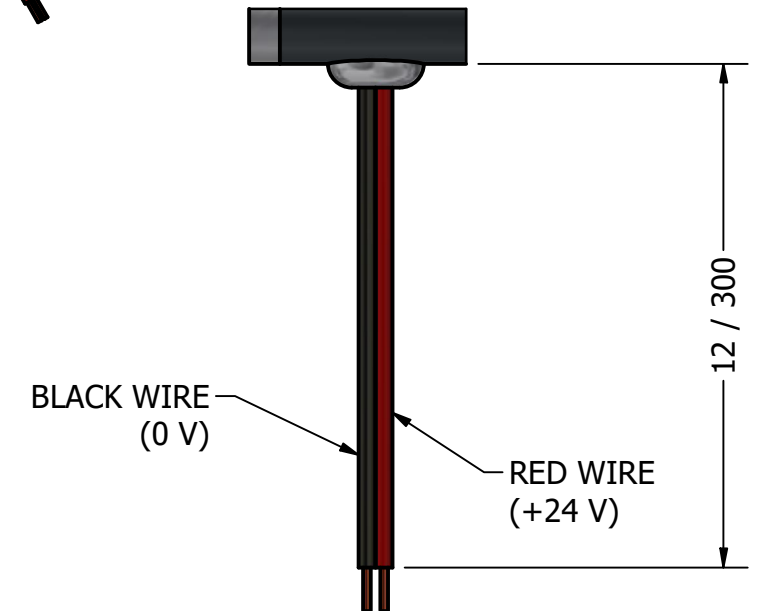

**MICRO GEAR PUMP  
60 WATT MOTOR  
G1/8 (BSPP) PORTS**

# 10mm SPUR GEAR PUMP WITH 24V/20W 30W 40W 60W BRUSHED DC MOTOR