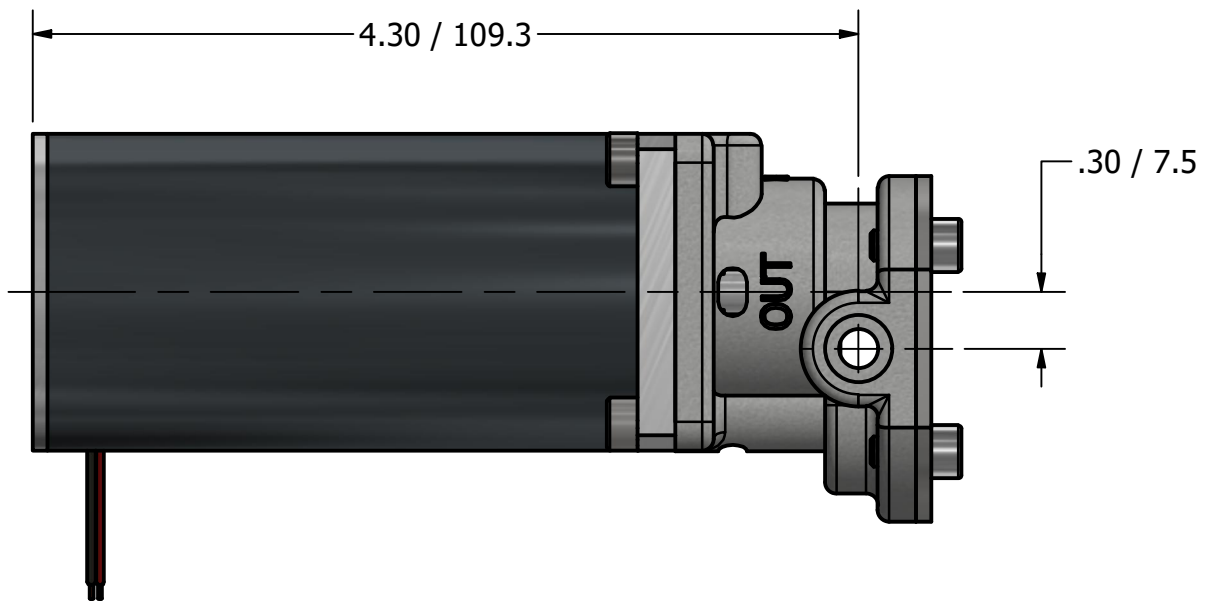

**MICRO GEAR PUMP  
60 WATT MOTOR  
G1/8 (BSPP) PORTS**

# 10mm SPUR GEAR PUMP WITH 24V/20W 30W 40W 60W BRUSHED DC MOTOR