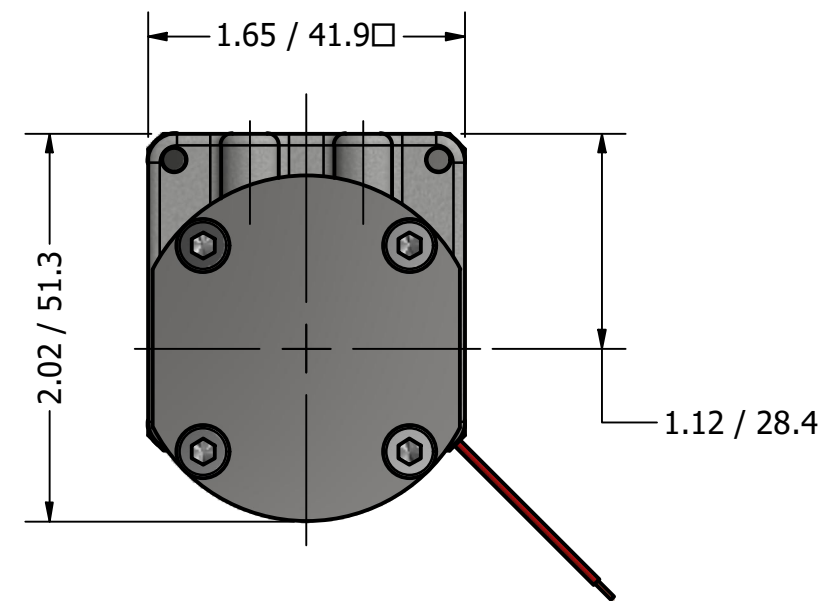

**MICRO GEAR PUMP  
60 WATT MOTOR  
G1/8 (BSPP) PORTS**

# 10mm SPUR GEAR PUMP WITH 24V/20W 30W 40W 60W BRUSHED DC MOTOR