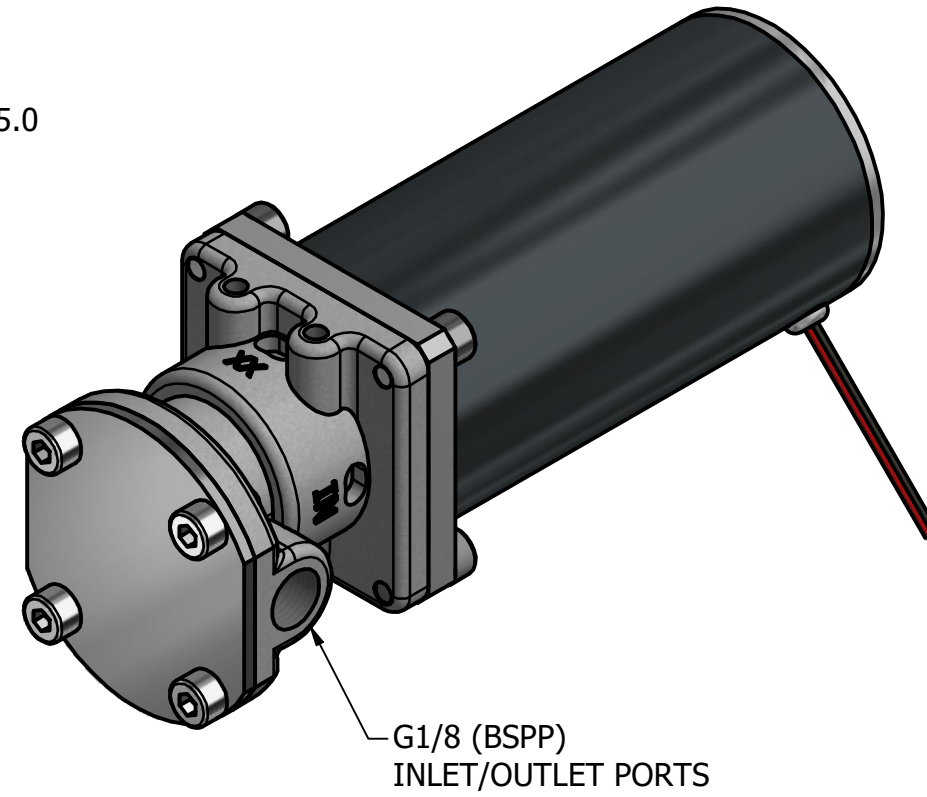

**MICRO GEAR PUMP  
60 WATT MOTOR  
G1/8 (BSPP) PORTS**

# 10mm SPUR GEAR PUMP WITH 24V/20W 30W 40W 60W BRUSHED DC MOTOR