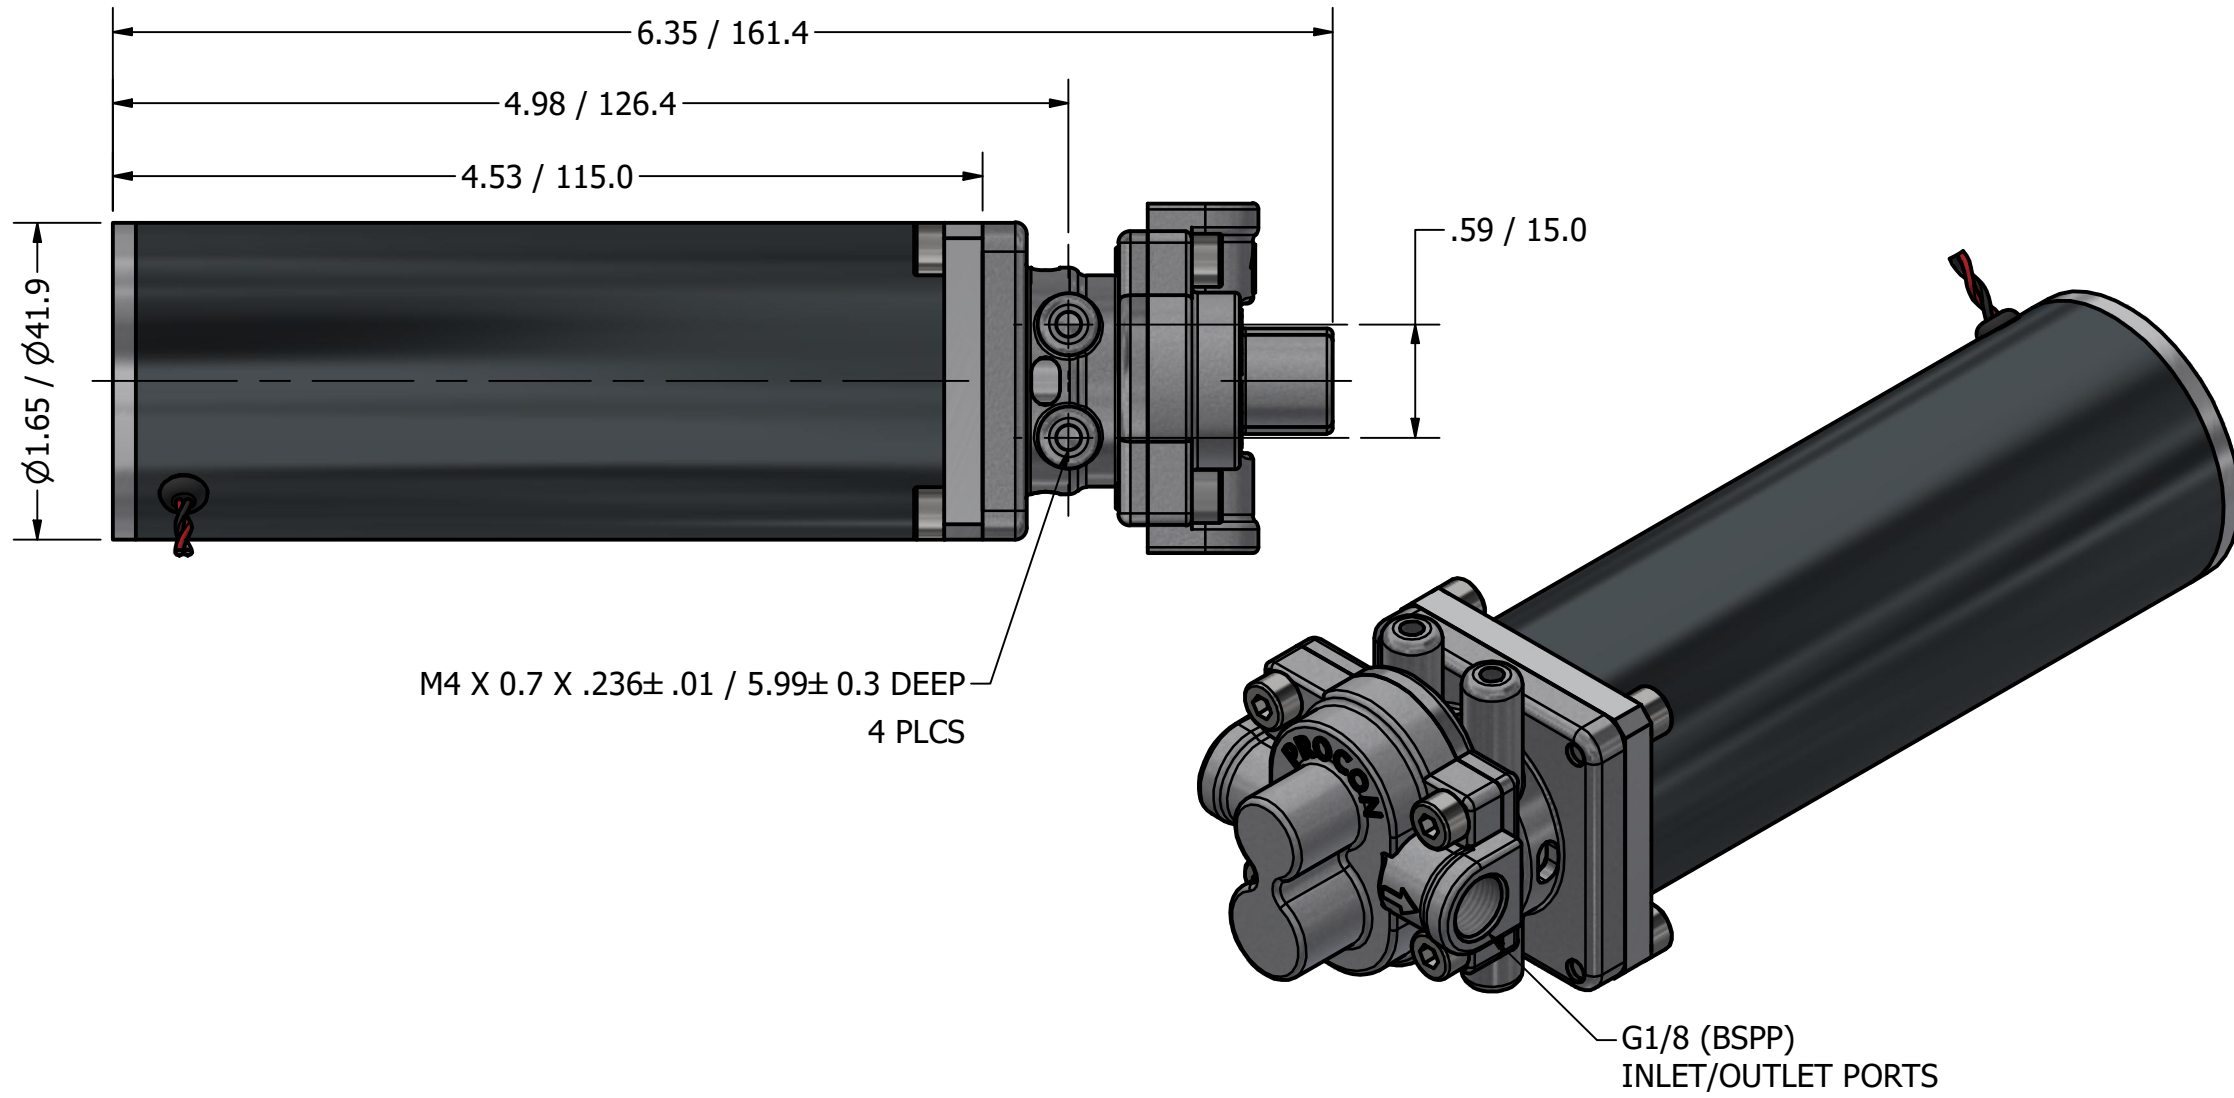

MICRO GEAR PUMP 40 WATT MOTOR G1/8 (BSPP) PORTS

10mm SPUR GEAR PUMP WITH 24V/20W 30W 40W 60W BRUSHED DC MOTOR