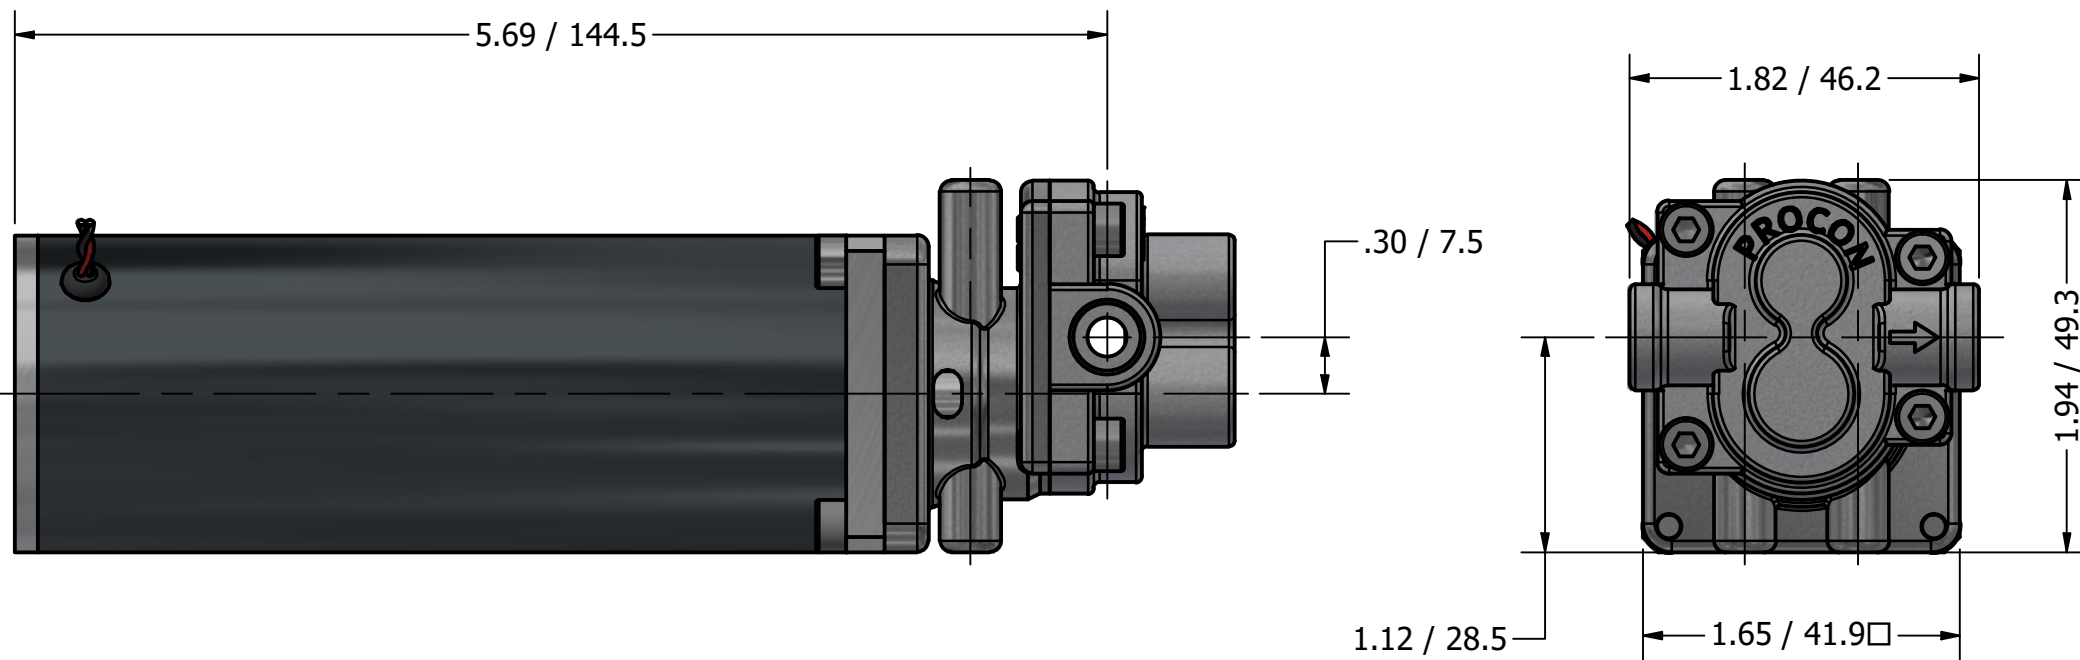

MICRO GEAR PUMP 40 WATT MOTOR G1/8 (BSPP) PORTS

10mm SPUR GEAR PUMP WITH 24V/20W 30W 40W 60W BRUSHED DC MOTOR