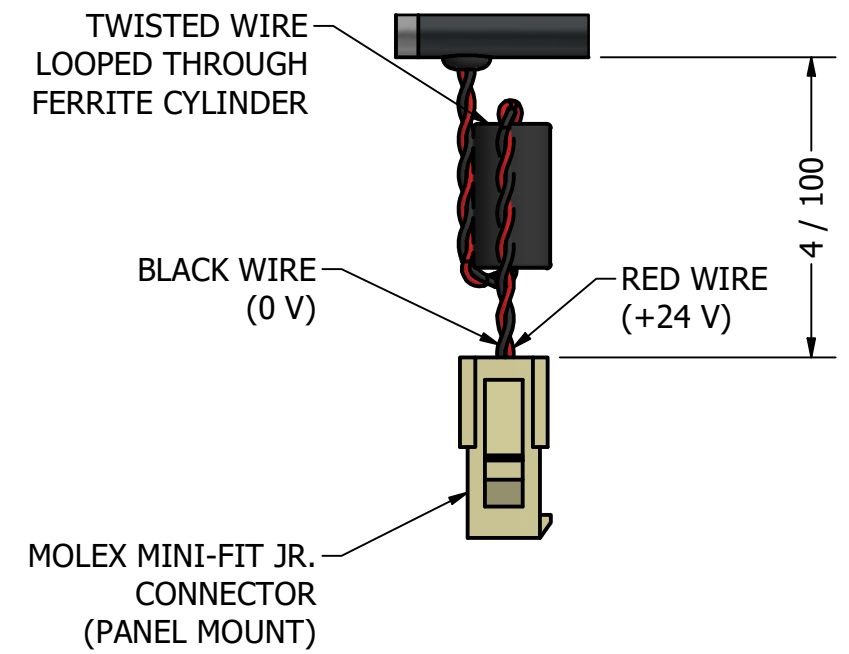

MICRO GEAR PUMP 40 WATT MOTOR G1/8 (BSPP) PORTS

10mm SPUR GEAR PUMP WITH 24V/20W 30W 40W 60W BRUSHED DC MOTOR