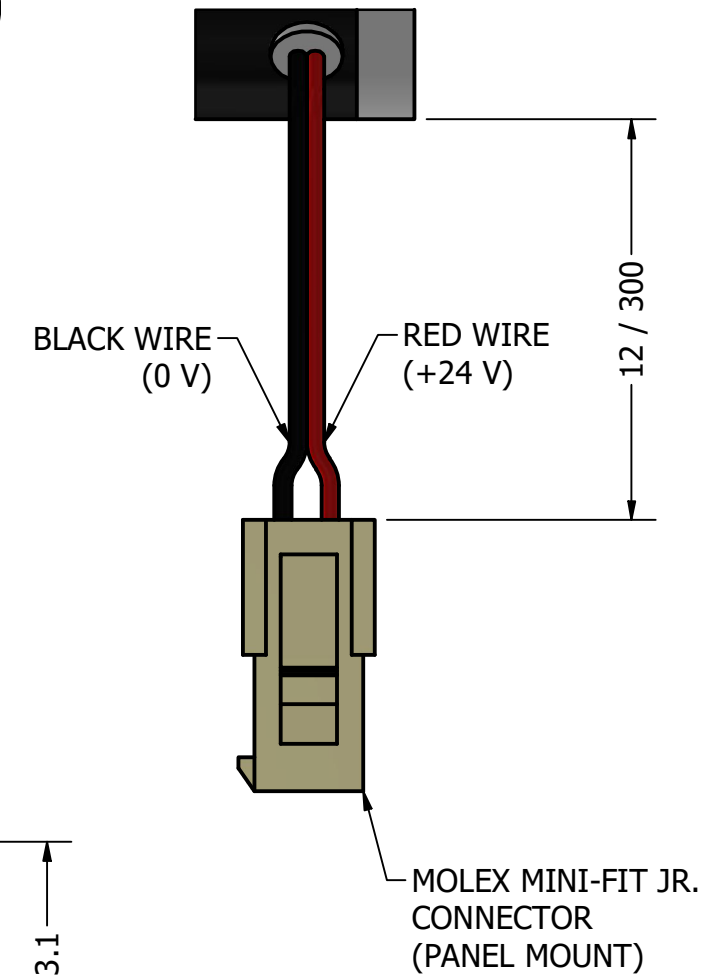

**MICRO VANE PUMP  
60 WATT MOTOR  
G1/8 (BSPP) PORTS  
WITH RELIEF VALVE**

### 6191DBF2QAX996 & 6191DBF2YAX996