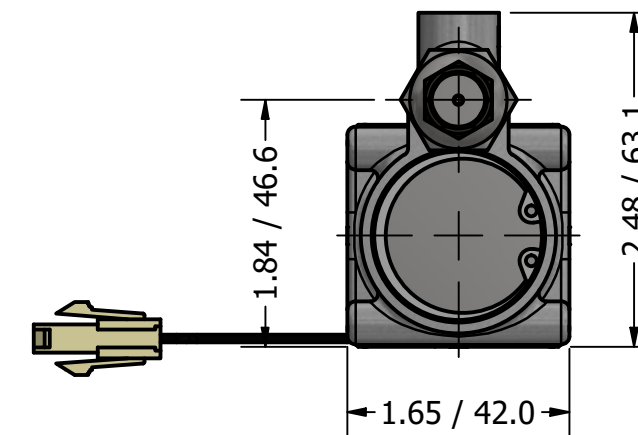

**MICRO VANE PUMP  
60 WATT MOTOR  
G1/8 (BSPP) PORTS  
WITH RELIEF VALVE**