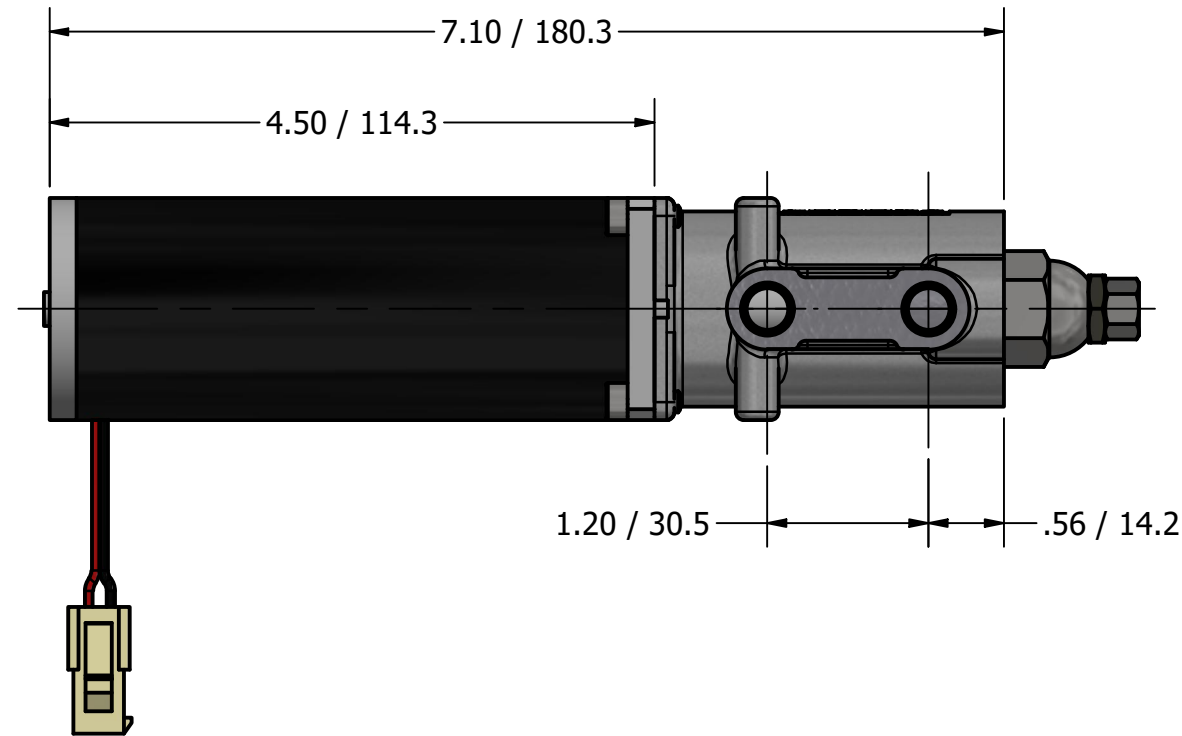

**MICRO VANE PUMP  
60 WATT MOTOR  
G1/8 (BSPP) PORTS  
WITH RELIEF VALVE**

### 6191DBF2QAX996 & 6191DBF2YAX996