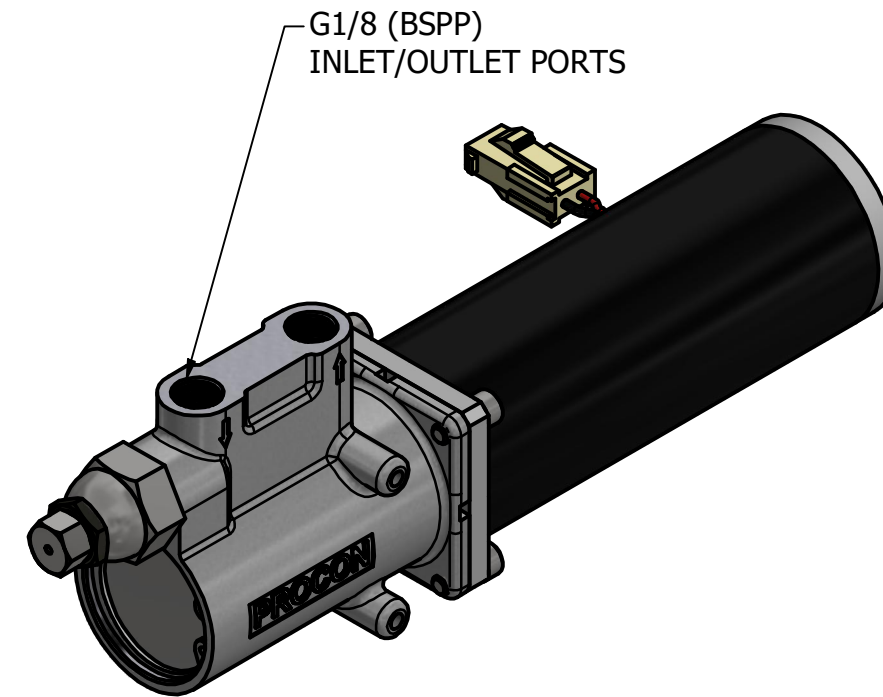

**MICRO VANE PUMP  
60 WATT MOTOR  
G1/8 (BSPP) PORTS  
WITH RELIEF VALVE**

### 6191DBF2QAX996 & 6191DBF2YAX996