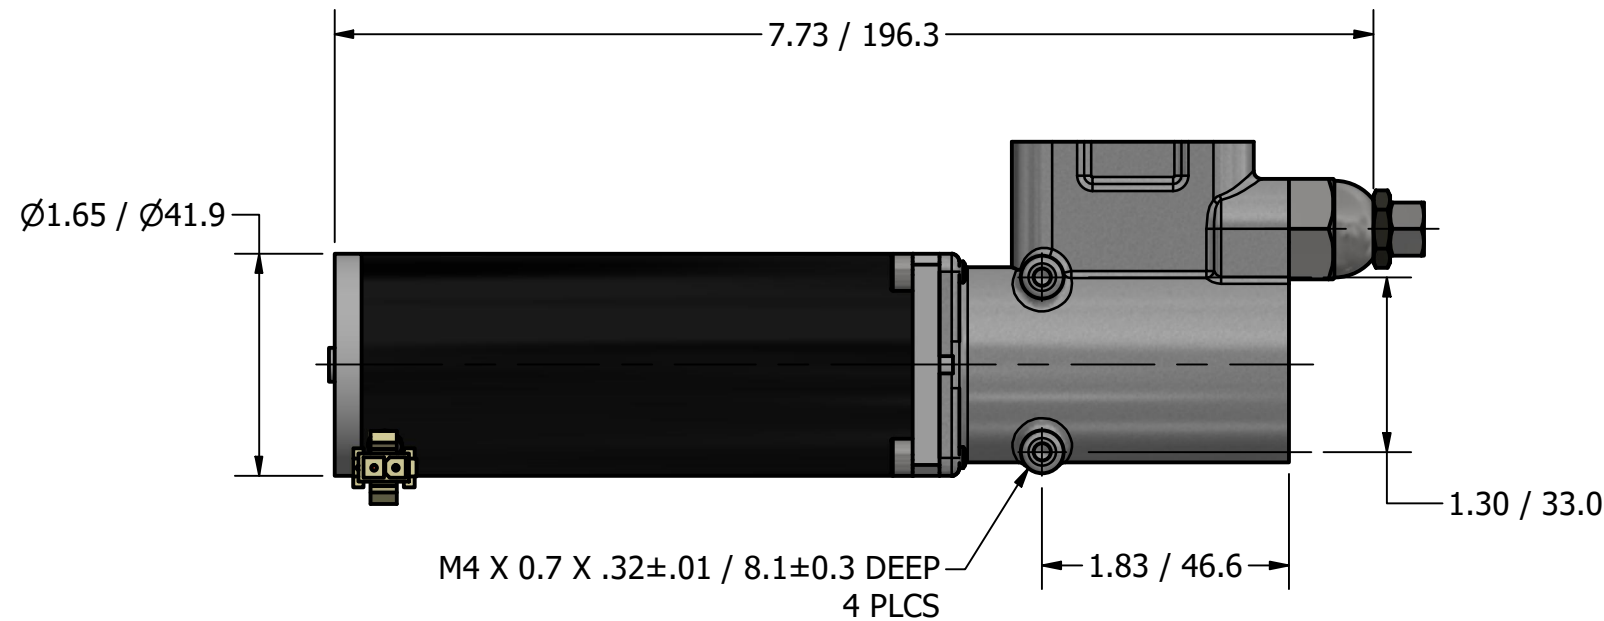

**MICRO VANE PUMP  
60 WATT MOTOR  
G1/8 (BSPP) PORTS  
WITH RELIEF VALVE**