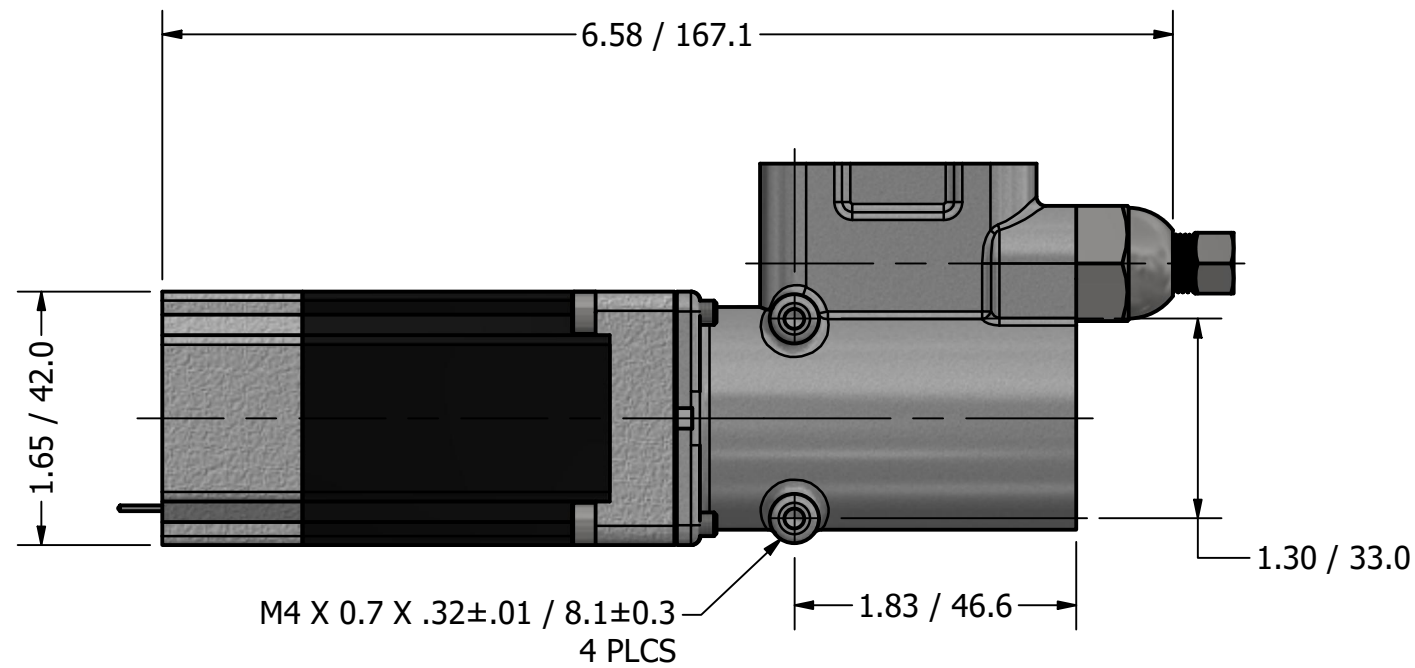

**MICRO VANE PUMP  
80 WATT MOTOR  
G1/8 (BSPP) PORTS  
WITH RELIEF VALVE**