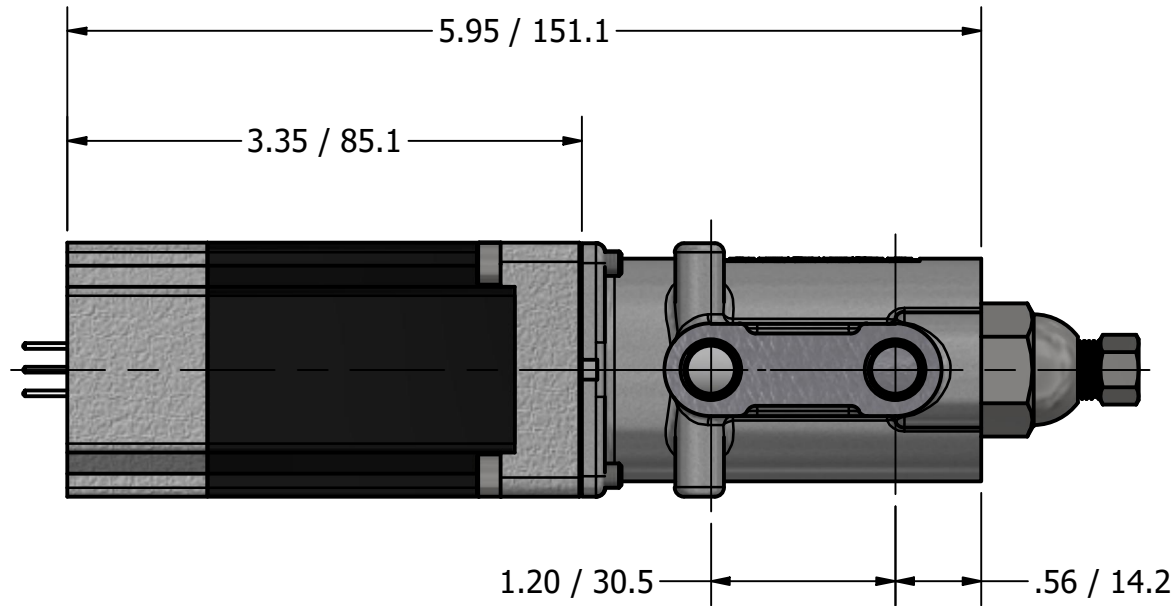

**MICRO VANE PUMP  
80 WATT MOTOR  
G1/8 (BSPP) PORTS  
WITH RELIEF VALVE**