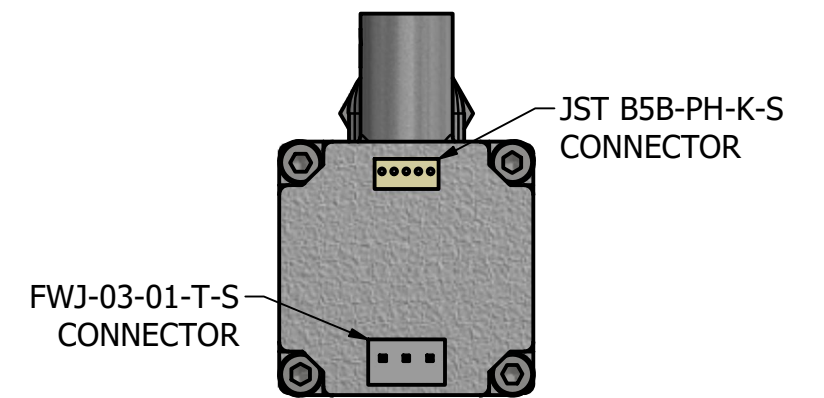

**MICRO VANE PUMP  
80 WATT MOTOR  
G1/8 (BSPP) PORTS  
WITH RELIEF VALVE**