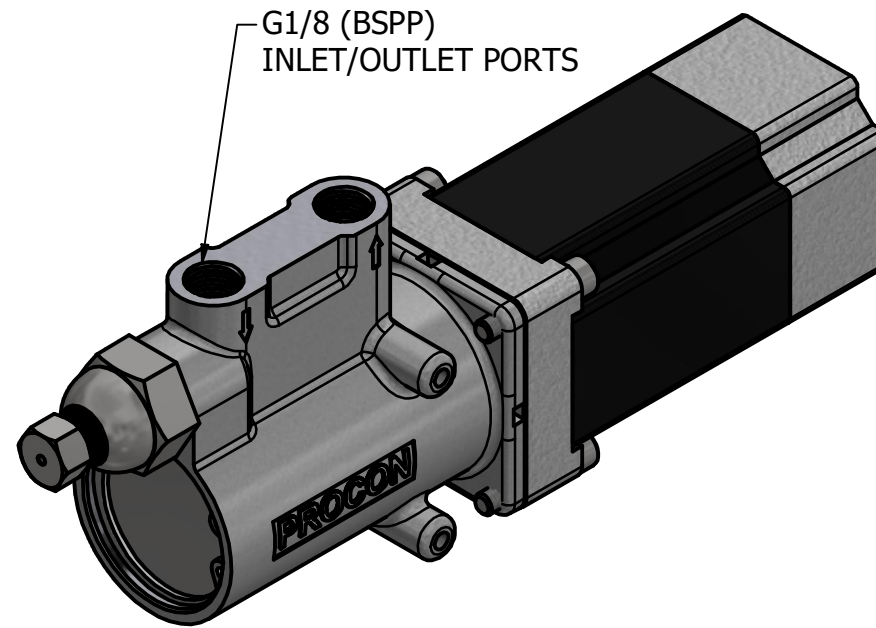

**MICRO VANE PUMP  
80 WATT MOTOR  
G1/8 (BSPP) PORTS  
WITH RELIEF VALVE**