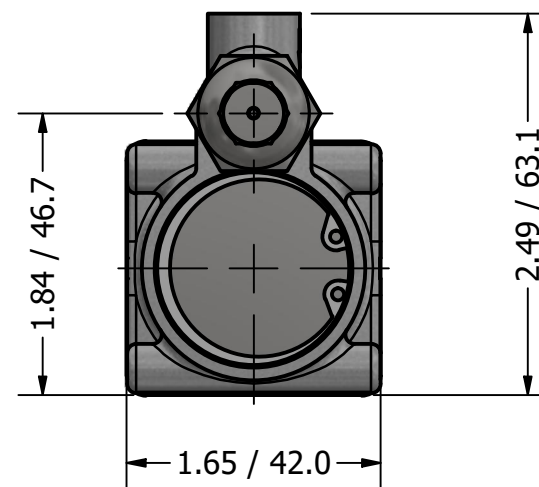

**MICRO VANE PUMP  
80 WATT MOTOR  
G1/8 (BSPP) PORTS  
WITH RELIEF VALVE**