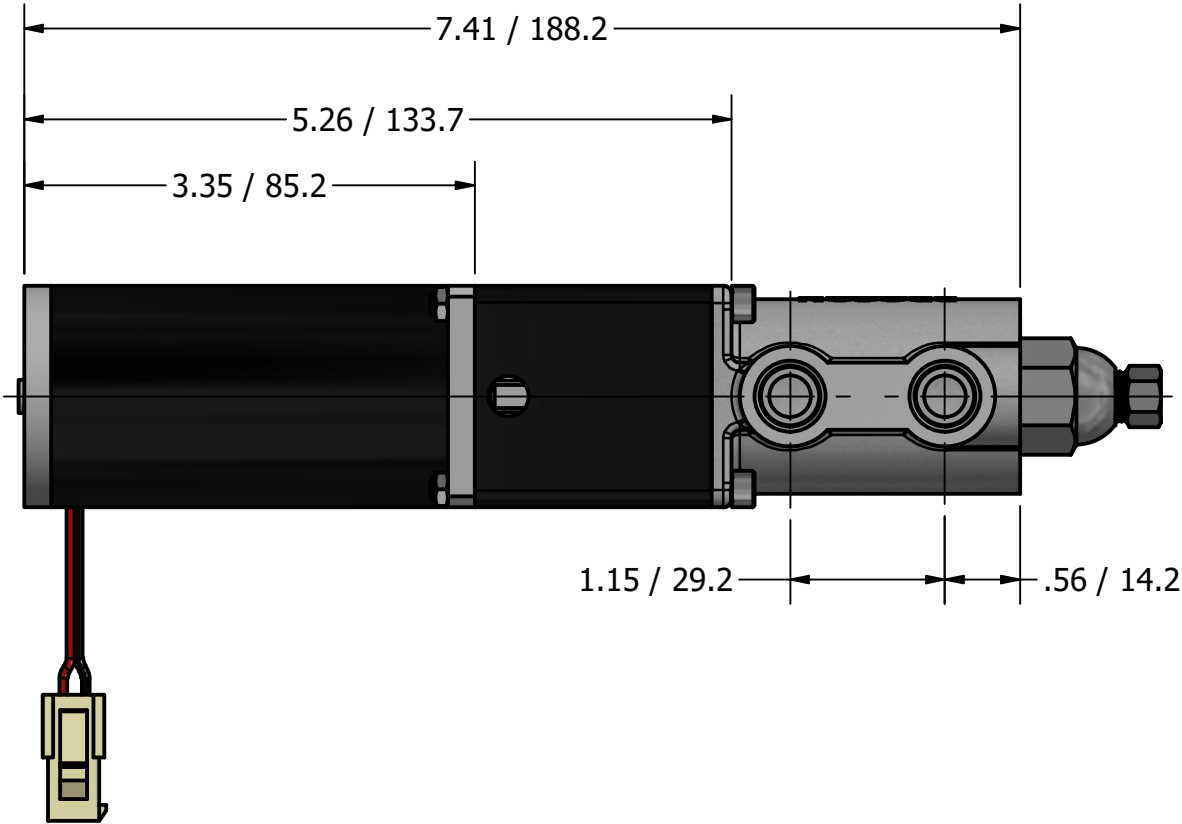

**MICRO VANE PUMP MAG DRIVE  
60 WATT MOTOR  
G1/4 (BSPP) PORTS  
WITH RELIEF VALVE**

# 6191FBF2Y2APAFY

— Flow Rate — Input Current