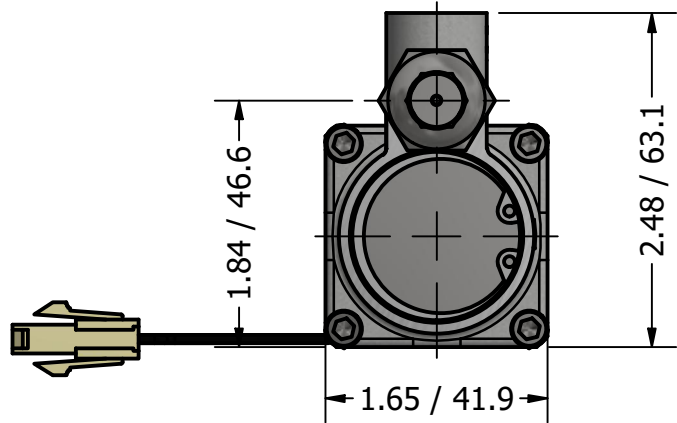

**MICRO VANE PUMP MAG DRIVE  
60 WATT MOTOR  
G1/4 (BSPP) PORTS  
WITH RELIEF VALVE**

# 6191FBF2Y2APAFY

— Flow Rate — Input Current