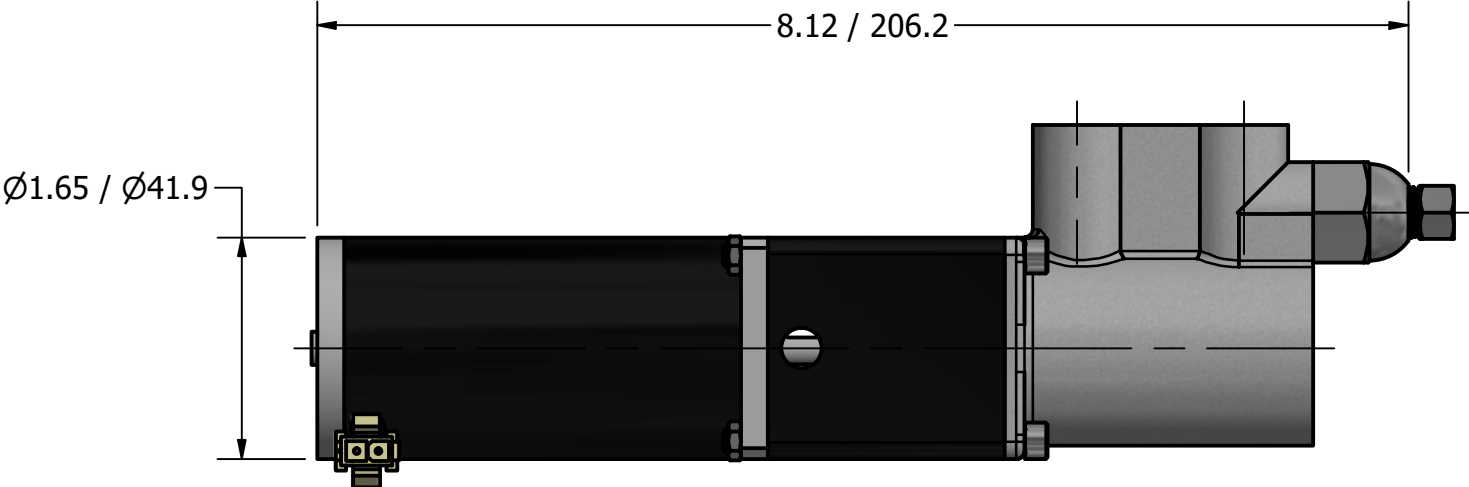

**MICRO VANE PUMP MAG DRIVE  
60 WATT MOTOR  
G1/4 (BSPP) PORTS  
WITH RELIEF VALVE**

# 6191FBF2Y2APAFY

— Flow Rate — Input Current