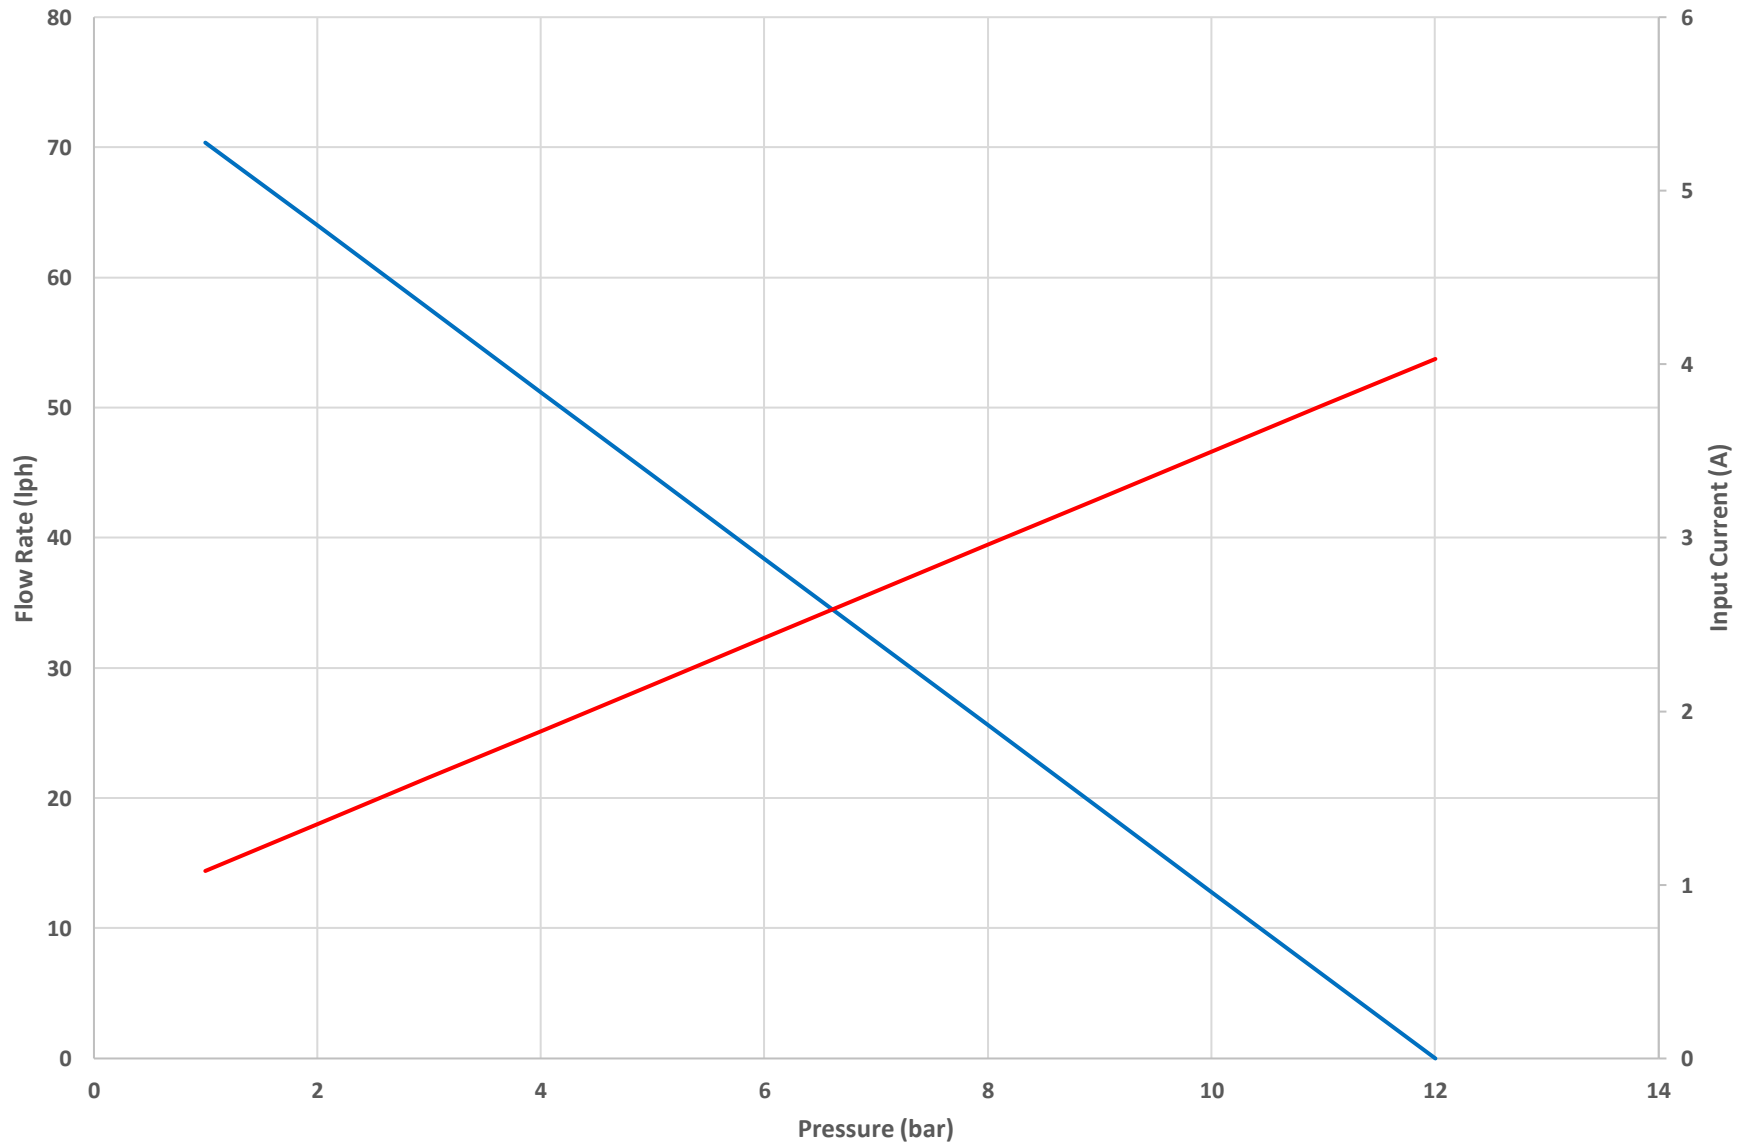

**MICRO VANE PUMP MAG DRIVE  
60 WATT MOTOR  
G1/4 (BSPP) PORTS  
WITH RELIEF VALVE**

# 6191FBF2Y2APAFY

— Flow Rate — Input Current