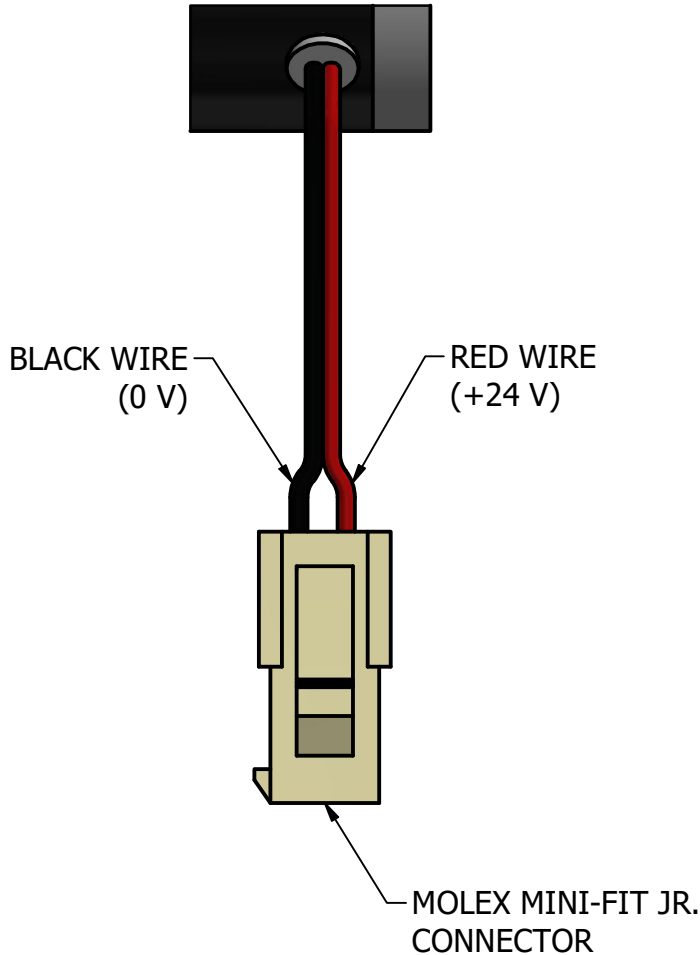

**MICRO VANE PUMP MAG DRIVE  
60 WATT MOTOR  
G1/4 (BSPP) PORTS  
WITH RELIEF VALVE**

# 6191FBF2Y2APAFY

— Flow Rate — Input Current