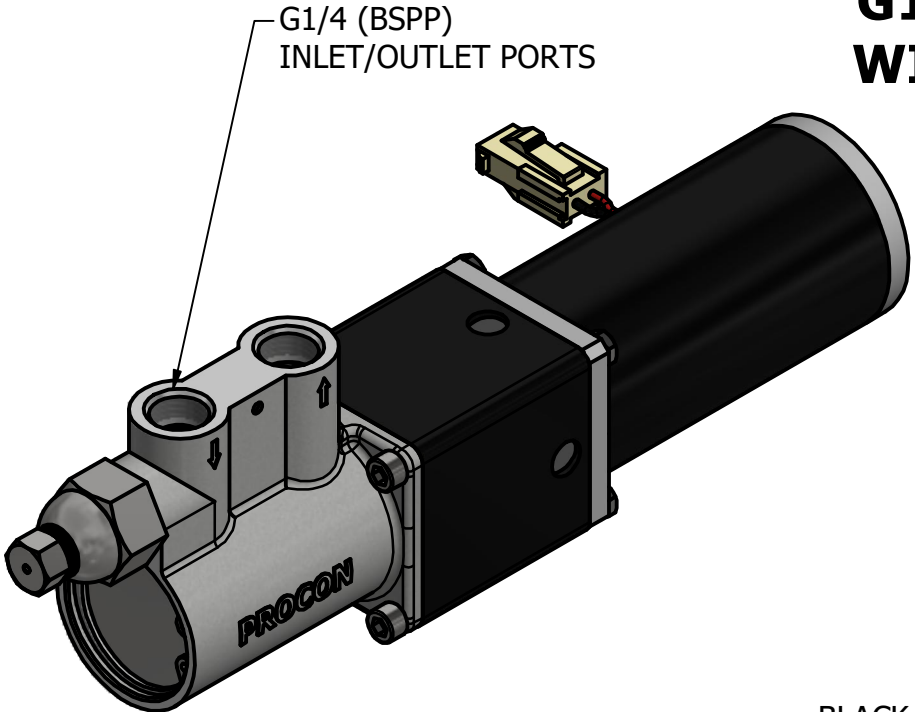

**MICRO VANE PUMP MAG DRIVE  
60 WATT MOTOR  
G1/4 (BSPP) PORTS  
WITH RELIEF VALVE**

# 6191FBF2Y2APAFY

— Flow Rate — Input Current