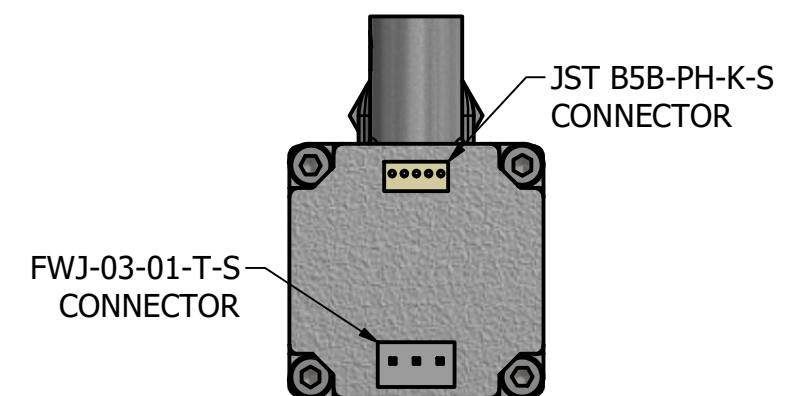

**MICRO VANE PUMP
80 WATT MOTOR
G1/8 (BSPP) PORTS
WITH RELIEF VALVE**

MICRO VANE PUMP WITH BL MOTOR AT 1800RPM