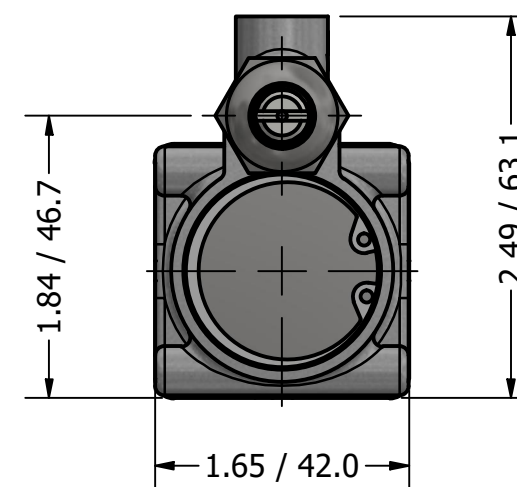

**MICRO VANE PUMP
80 WATT MOTOR
G1/8 (BSPP) PORTS
WITH RELIEF VALVE**

MICRO VANE PUMP WITH BL MOTOR AT 1800RPM