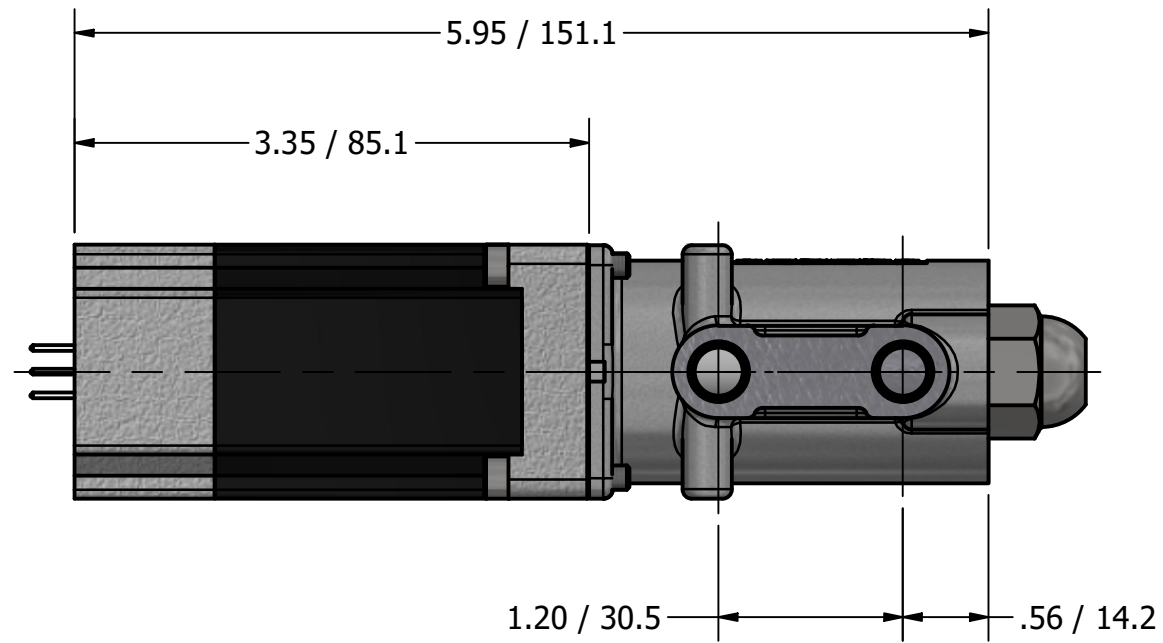

**MICRO VANE PUMP
80 WATT MOTOR
G1/8 (BSPP) PORTS
WITH RELIEF VALVE**

MICRO VANE PUMP WITH BL MOTOR AT 1800RPM