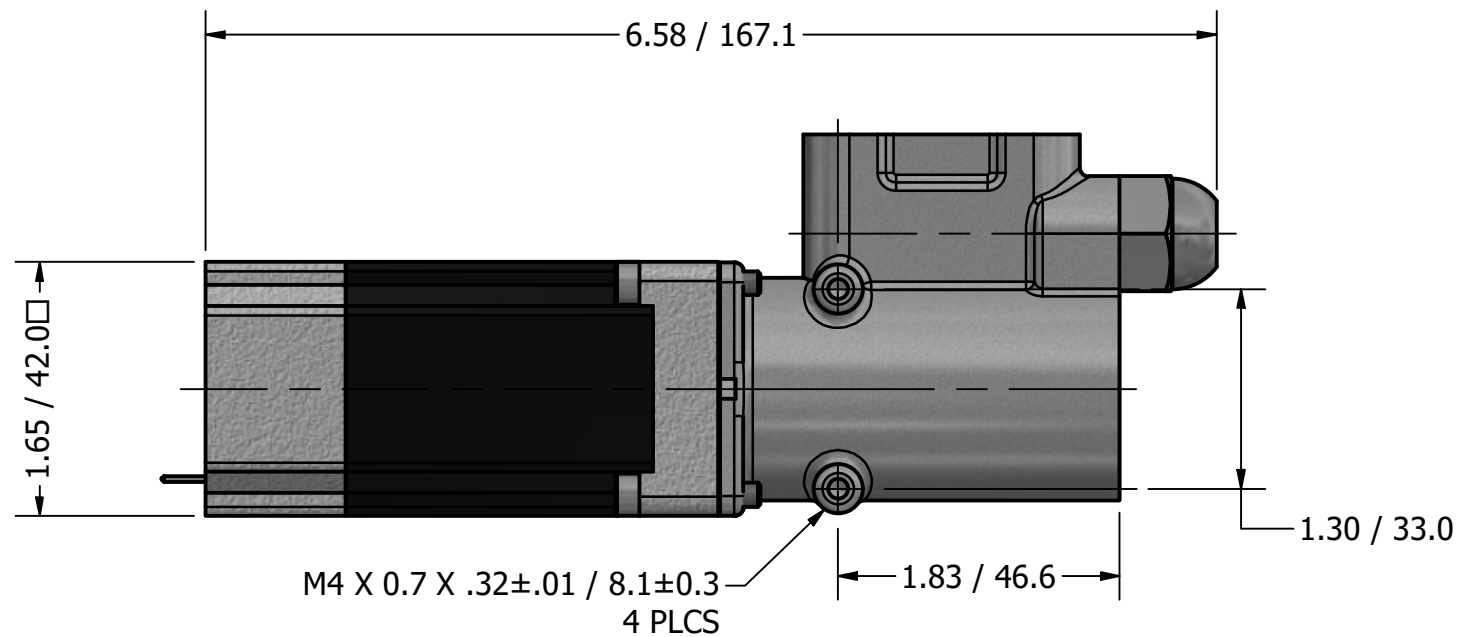

**MICRO VANE PUMP
80 WATT MOTOR
G1/8 (BSPP) PORTS
WITH RELIEF VALVE**

MICRO VANE PUMP WITH BL MOTOR AT 1800RPM