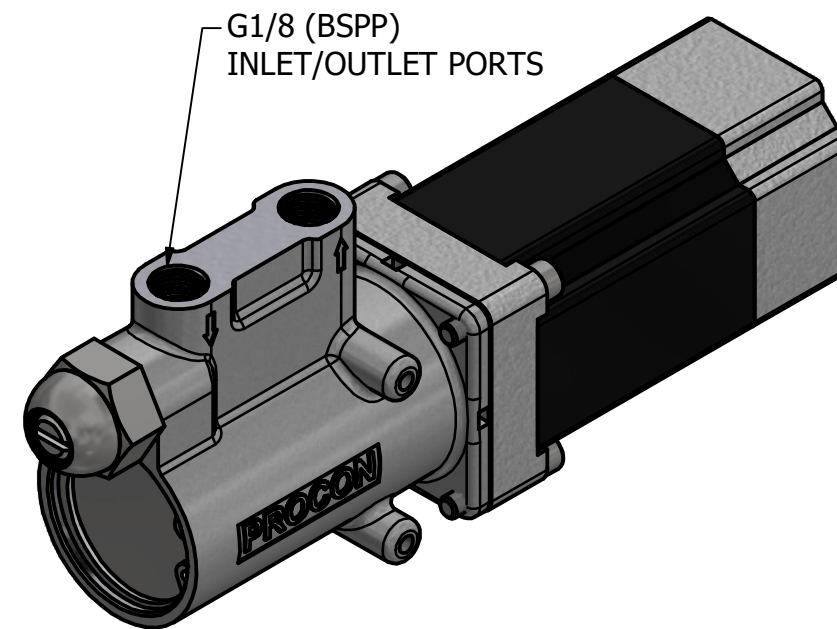

**MICRO VANE PUMP
80 WATT MOTOR
G1/8 (BSPP) PORTS
WITH RELIEF VALVE**

MICRO VANE PUMP WITH BL MOTOR AT 1800RPM