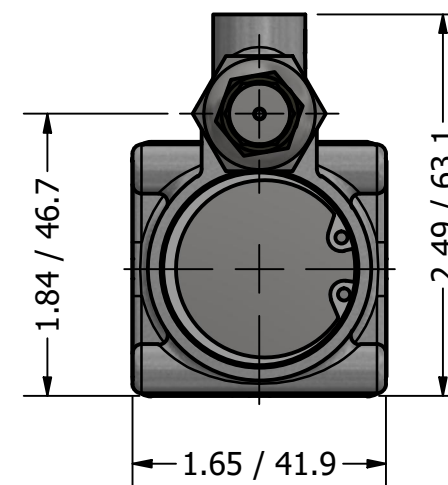

**MICRO VANE PUMP  
80 WATT MOTOR  
G1/8 (BSPP) PORTS  
WITH RELIEF VALVE**

### MICRO VANE PUMP WITH BL MOTOR AT 1800RPM