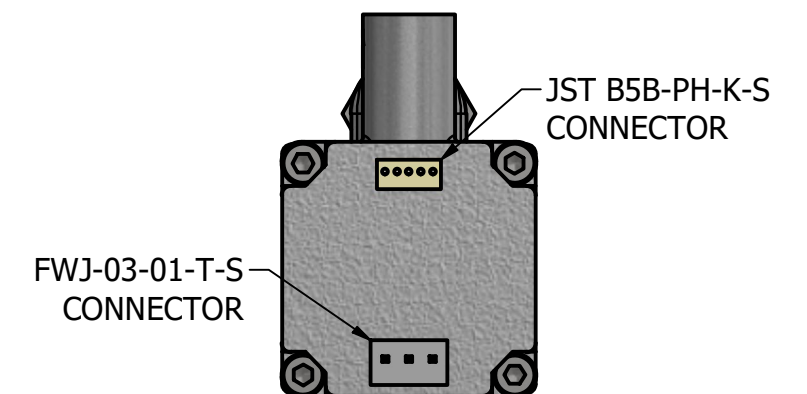

**MICRO VANE PUMP  
80 WATT MOTOR  
G1/8 (BSPP) PORTS  
WITH RELIEF VALVE**

### MICRO VANE PUMP WITH BL MOTOR AT 1800RPM