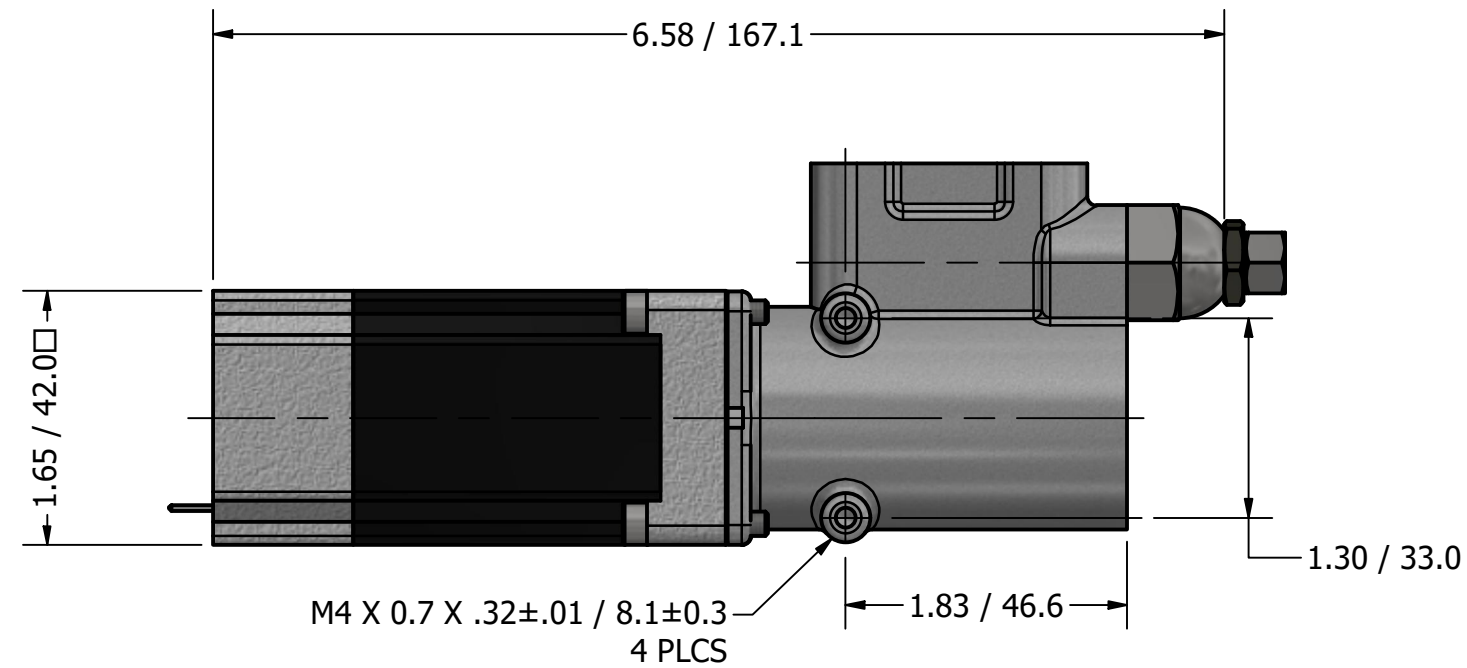

**MICRO VANE PUMP  
80 WATT MOTOR  
G1/8 (BSPP) PORTS  
WITH RELIEF VALVE**

### MICRO VANE PUMP WITH BL MOTOR AT 1800RPM