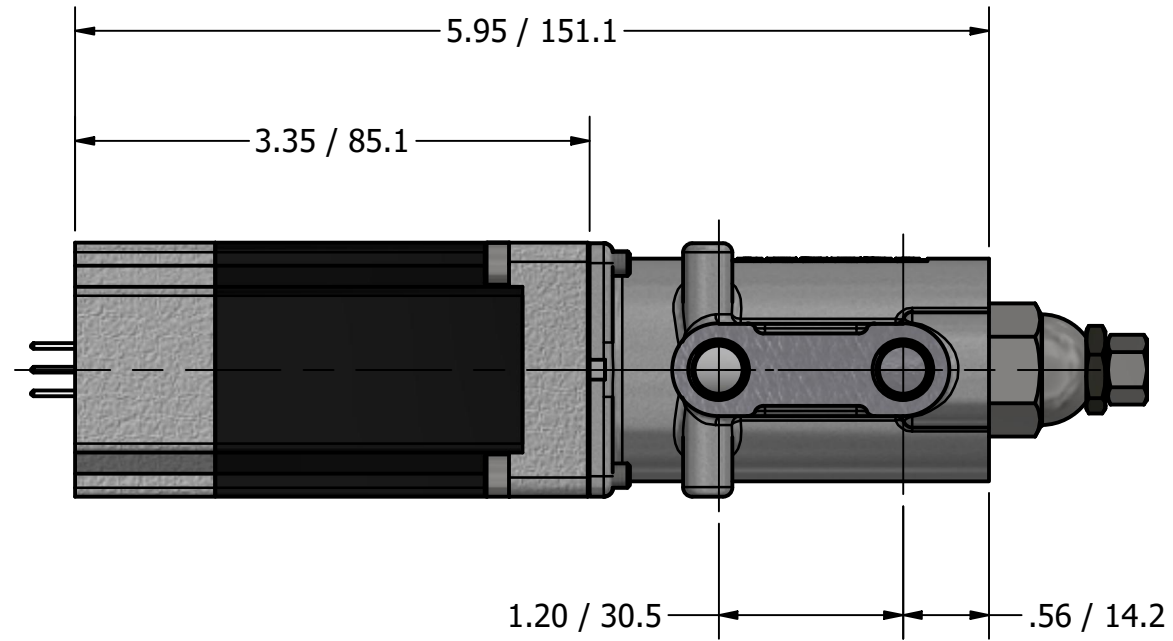

**MICRO VANE PUMP  
80 WATT MOTOR  
G1/8 (BSPP) PORTS  
WITH RELIEF VALVE**

### MICRO VANE PUMP WITH BL MOTOR AT 1800RPM