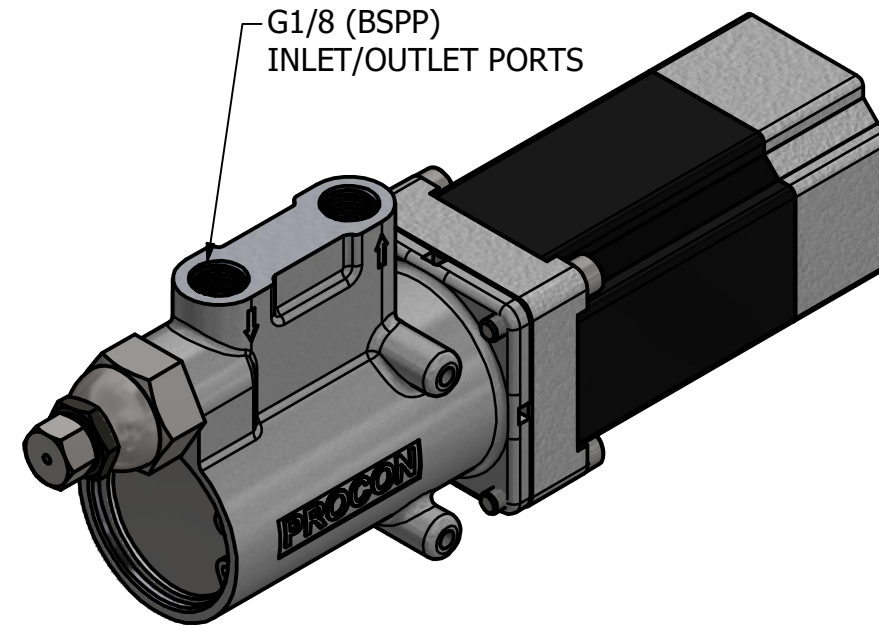

**MICRO VANE PUMP  
80 WATT MOTOR  
G1/8 (BSPP) PORTS  
WITH RELIEF VALVE**

### MICRO VANE PUMP WITH BL MOTOR AT 1800RPM