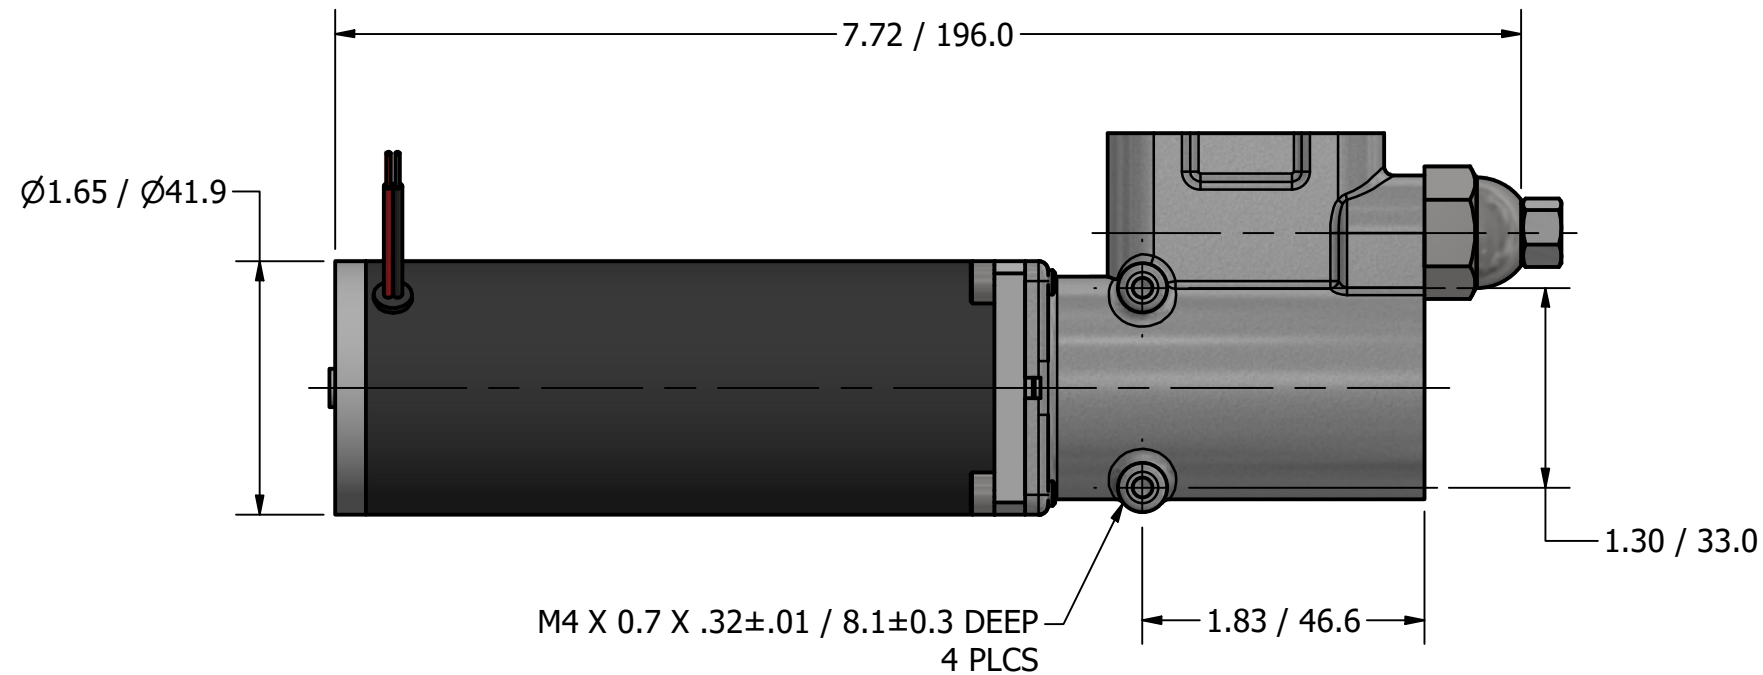

**MICRO VANE PUMP
60 WATT MOTOR
G1/8 (BSPP) PORTS
WITH RELIEF VALVE**

61L1... PUMP