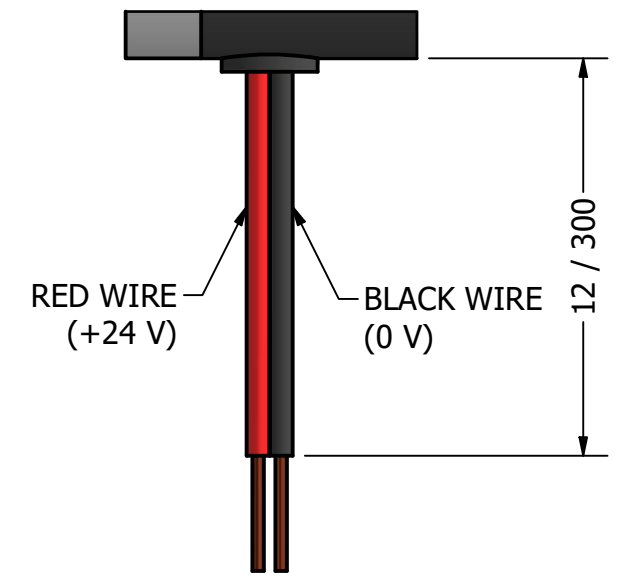

**MICRO VANE PUMP
60 WATT MOTOR
G1/8 (BSPP) PORTS
WITH RELIEF VALVE**

61L1... PUMP