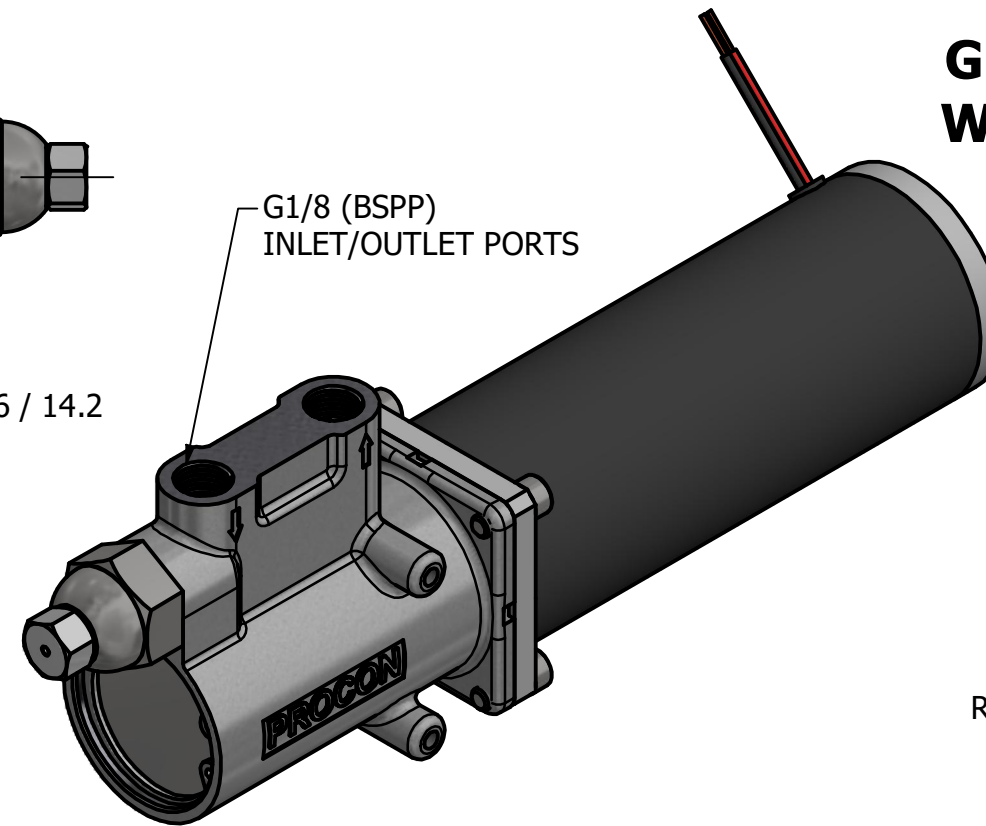

**MICRO VANE PUMP
60 WATT MOTOR
G1/8 (BSPP) PORTS
WITH RELIEF VALVE**

61L1... PUMP