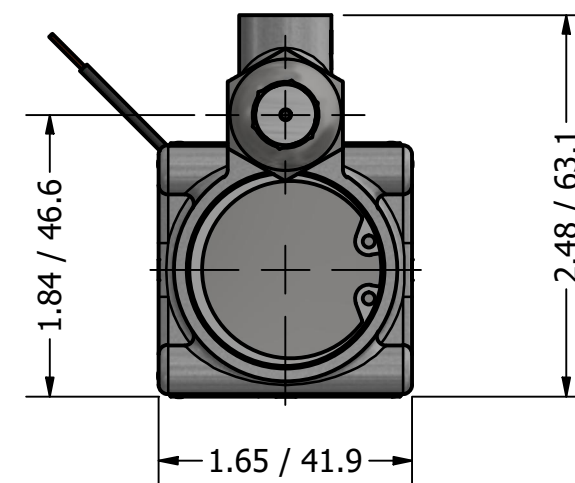

**MICRO VANE PUMP
60 WATT MOTOR
G1/8 (BSPP) PORTS
WITH RELIEF VALVE**

61L1... PUMP