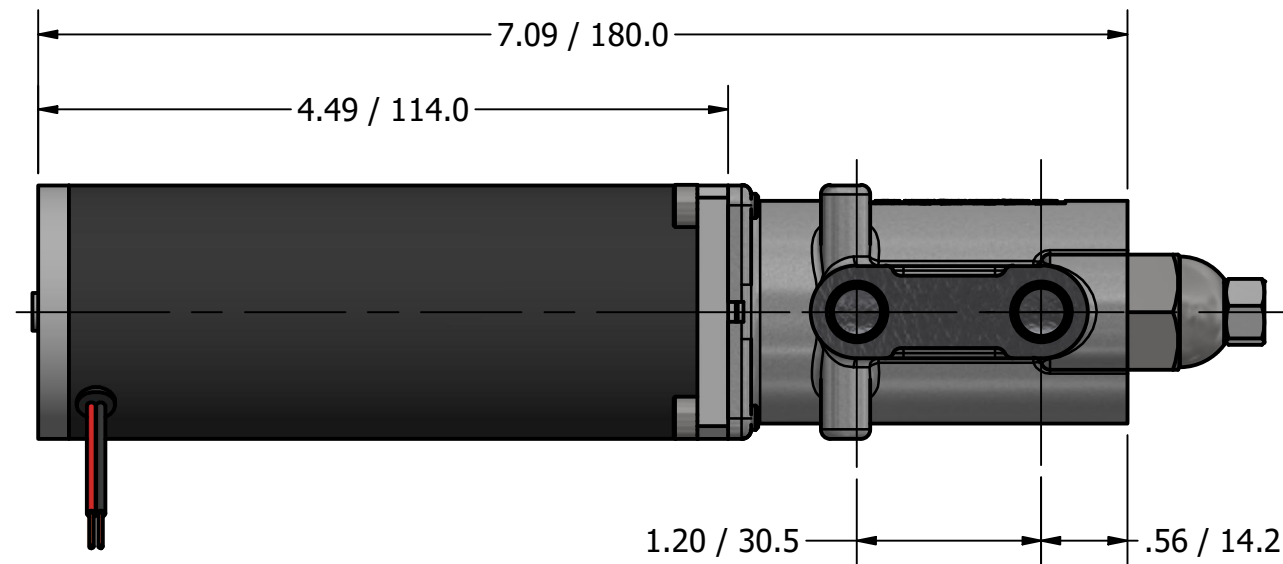

**MICRO VANE PUMP
60 WATT MOTOR
G1/8 (BSPP) PORTS
WITH RELIEF VALVE**

61L1... PUMP