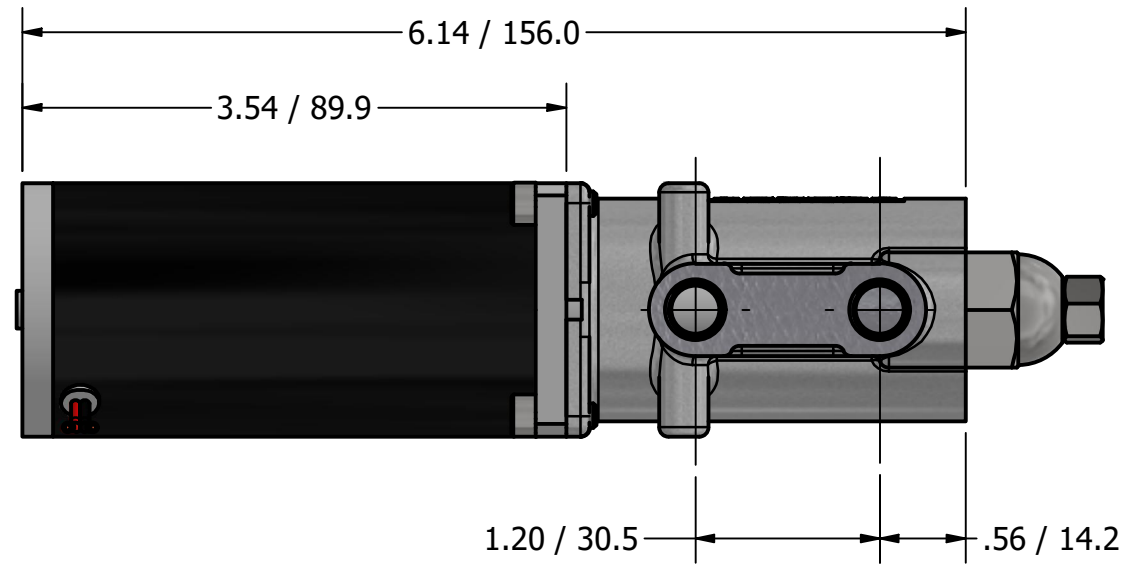

**MICRO VANE PUMP  
60 WATT MOTOR  
G1/8 (BSPP) PORTS  
WITH RELIEF VALVE**