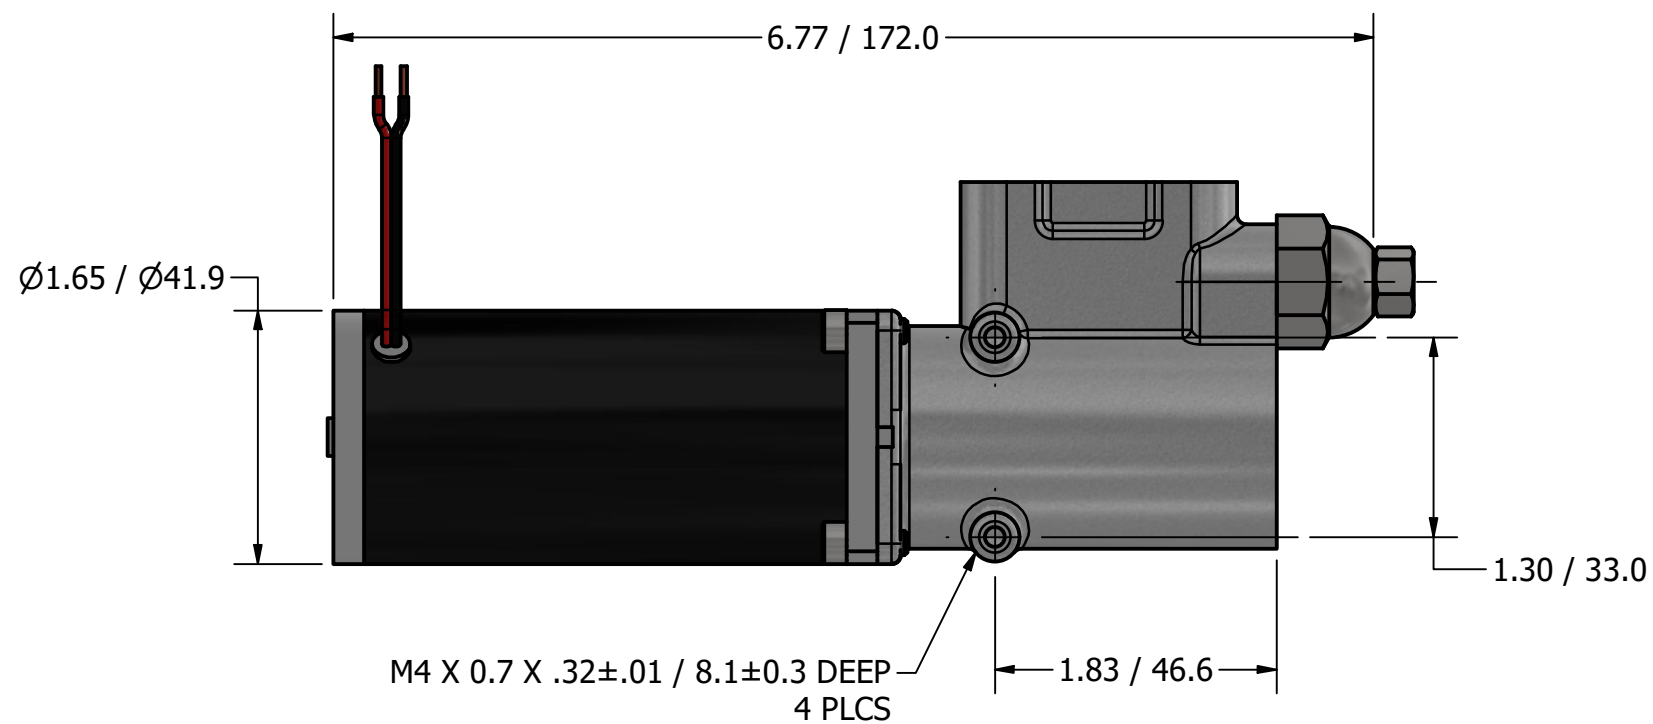

**MICRO VANE PUMP  
60 WATT MOTOR  
G1/8 (BSPP) PORTS  
WITH RELIEF VALVE**