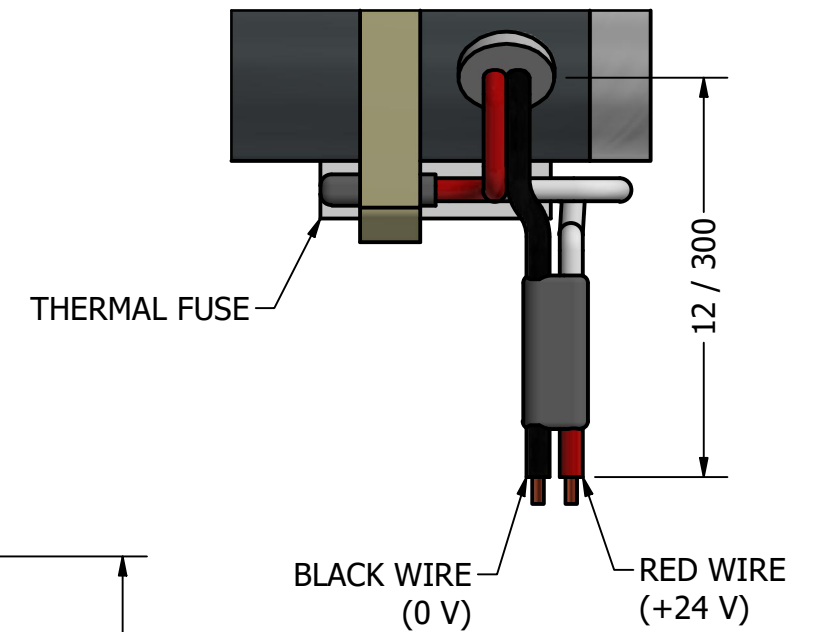

**MICRO VANE PUMP
60 WATT MOTOR
G1/8 (BSPP) PORTS
WITH RELIEF VALVE**

61V1DCF2YCX