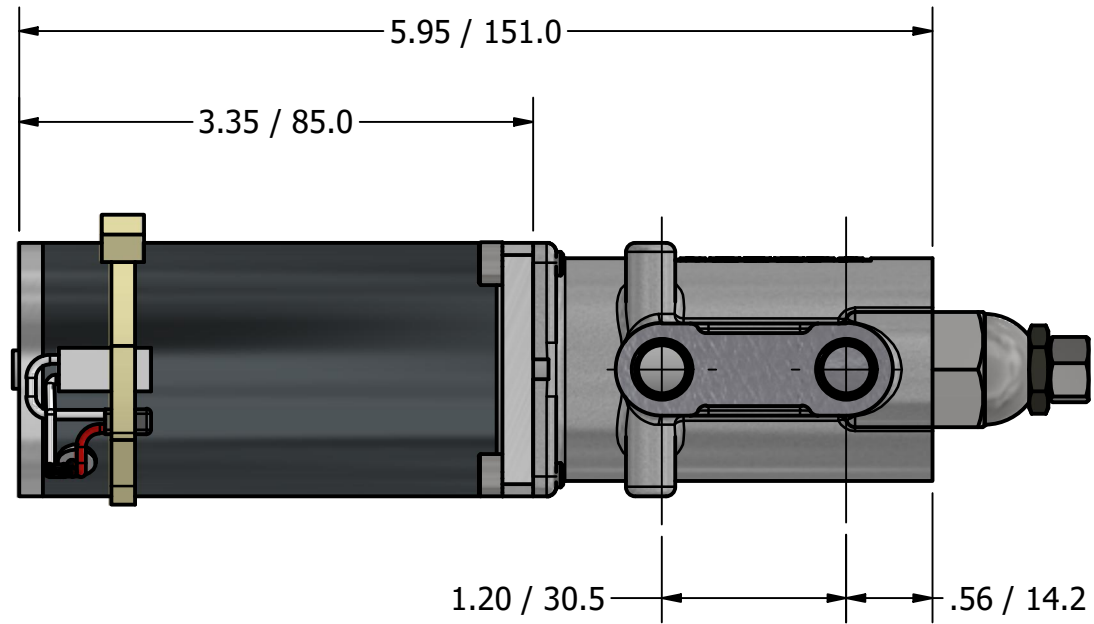

**MICRO VANE PUMP
60 WATT MOTOR
G1/8 (BSPP) PORTS
WITH RELIEF VALVE**

61V1DCF2YCX