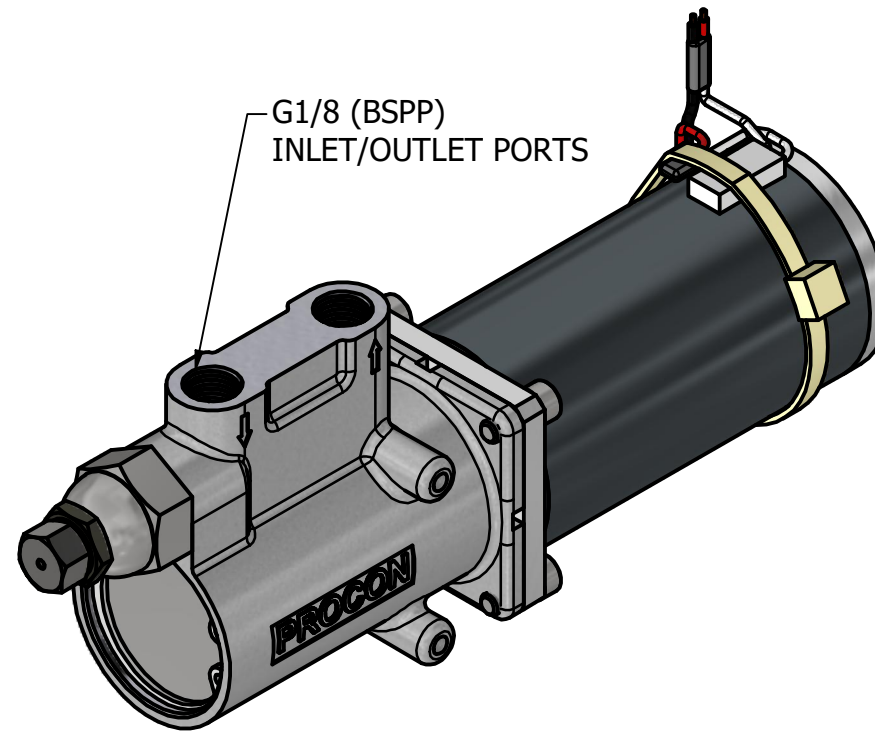

**MICRO VANE PUMP
60 WATT MOTOR
G1/8 (BSPP) PORTS
WITH RELIEF VALVE**

61V1DCF2YCX