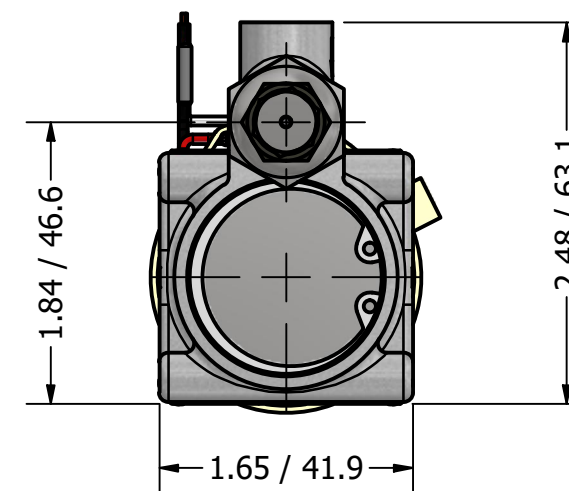

**MICRO VANE PUMP
60 WATT MOTOR
G1/8 (BSPP) PORTS
WITH RELIEF VALVE**

61V1DCF2YCX