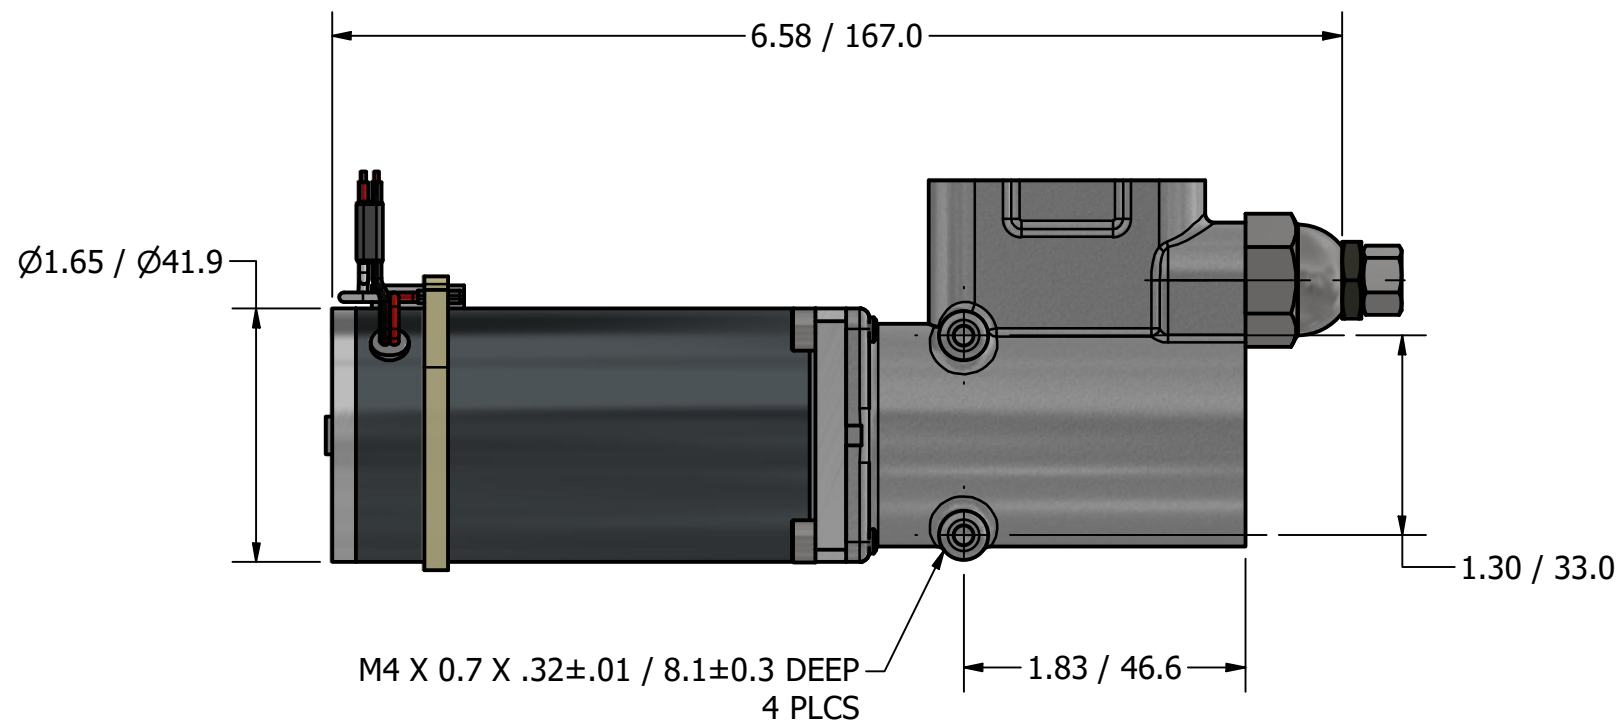

**MICRO VANE PUMP
60 WATT MOTOR
G1/8 (BSPP) PORTS
WITH RELIEF VALVE**

61V1DCF2YCX