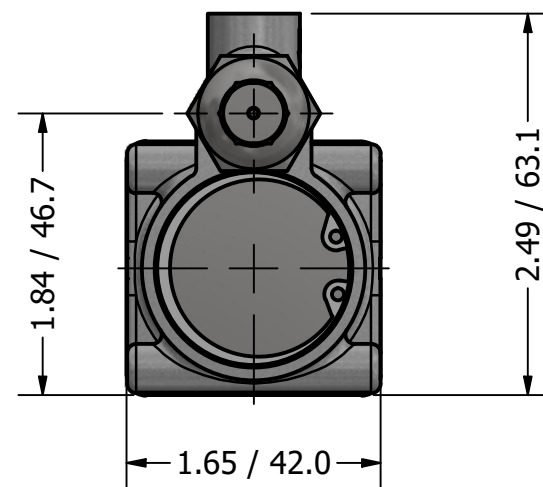

**MICRO VANE PUMP
80 WATT MOTOR
G1/8 (BSPP) PORTS
WITH RELIEF VALVE**

MICRO VANE PUMP WITH BL MOTOR AT 1800RPM