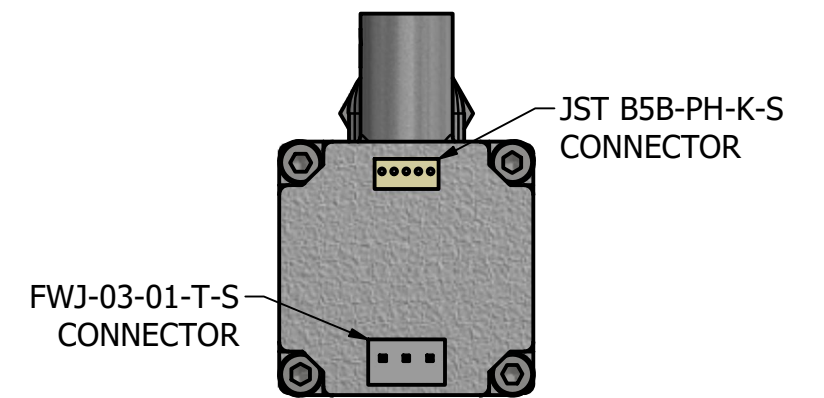

**MICRO VANE PUMP
80 WATT MOTOR
G1/8 (BSPP) PORTS
WITH RELIEF VALVE**

MICRO VANE PUMP WITH BL MOTOR AT 1800RPM