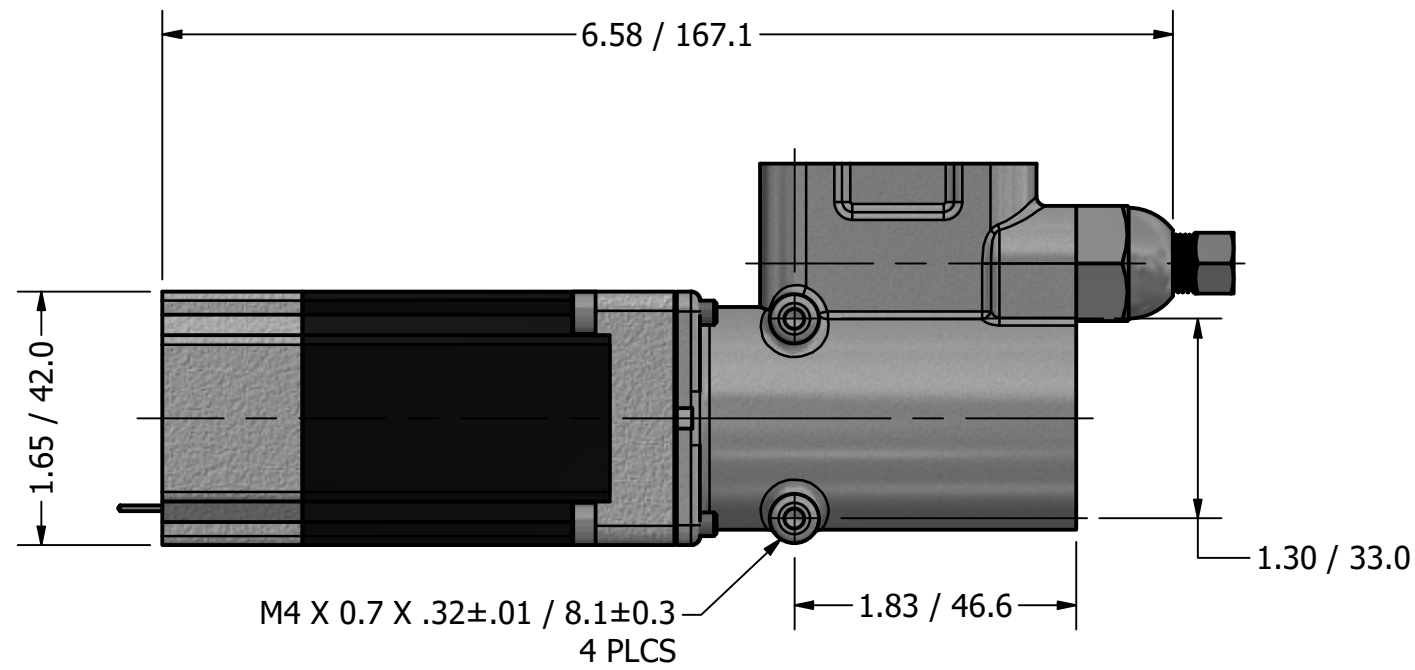

**MICRO VANE PUMP
80 WATT MOTOR
G1/8 (BSPP) PORTS
WITH RELIEF VALVE**

MICRO VANE PUMP WITH BL MOTOR AT 1800RPM