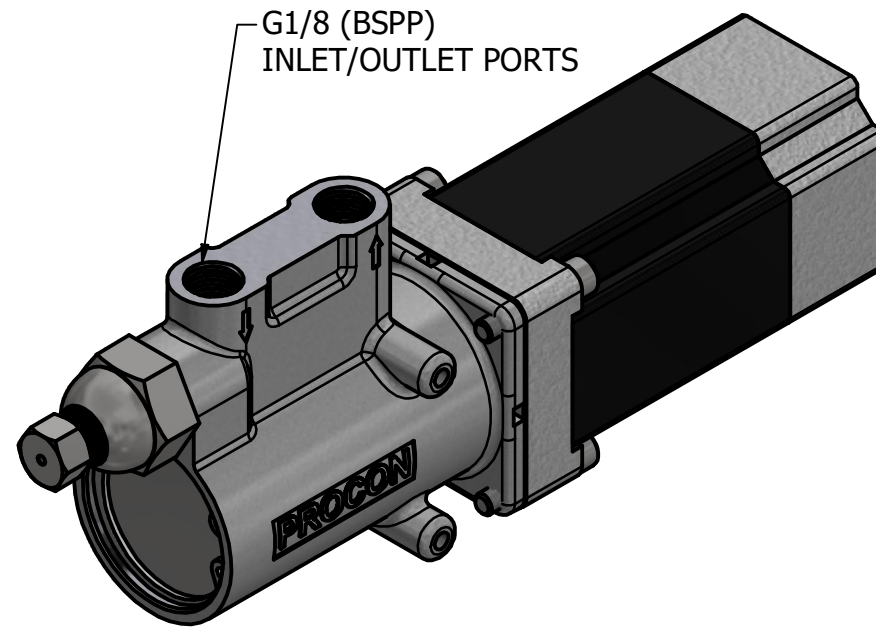

**MICRO VANE PUMP
80 WATT MOTOR
G1/8 (BSPP) PORTS
WITH RELIEF VALVE**

MICRO VANE PUMP WITH BL MOTOR AT 1800RPM