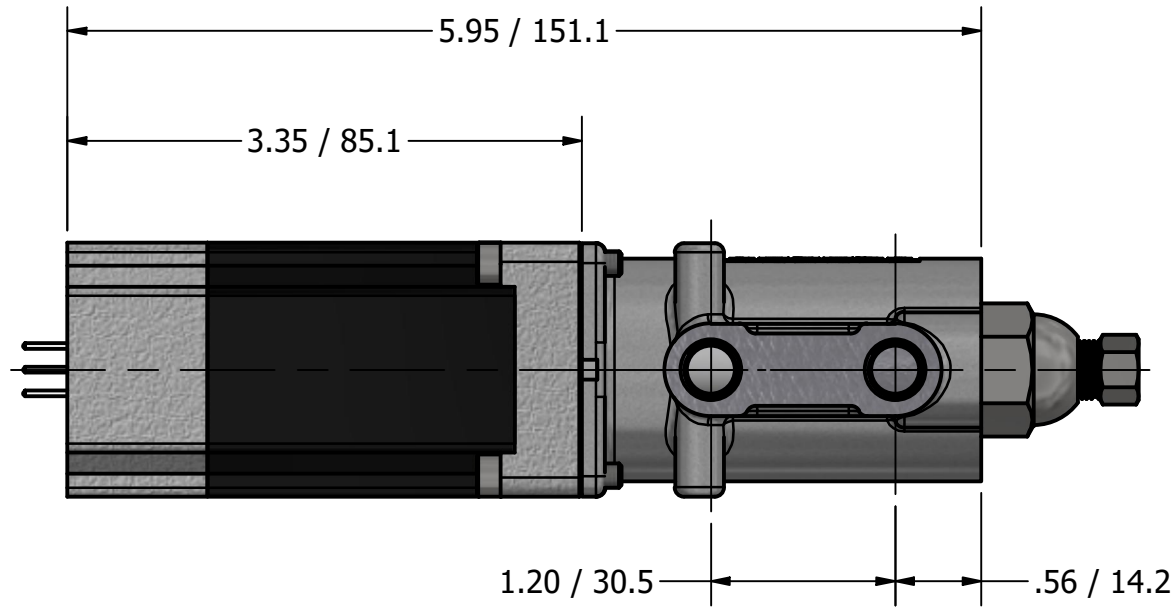

**MICRO VANE PUMP
80 WATT MOTOR
G1/8 (BSPP) PORTS
WITH RELIEF VALVE**

MICRO VANE PUMP WITH BL MOTOR AT 1800RPM