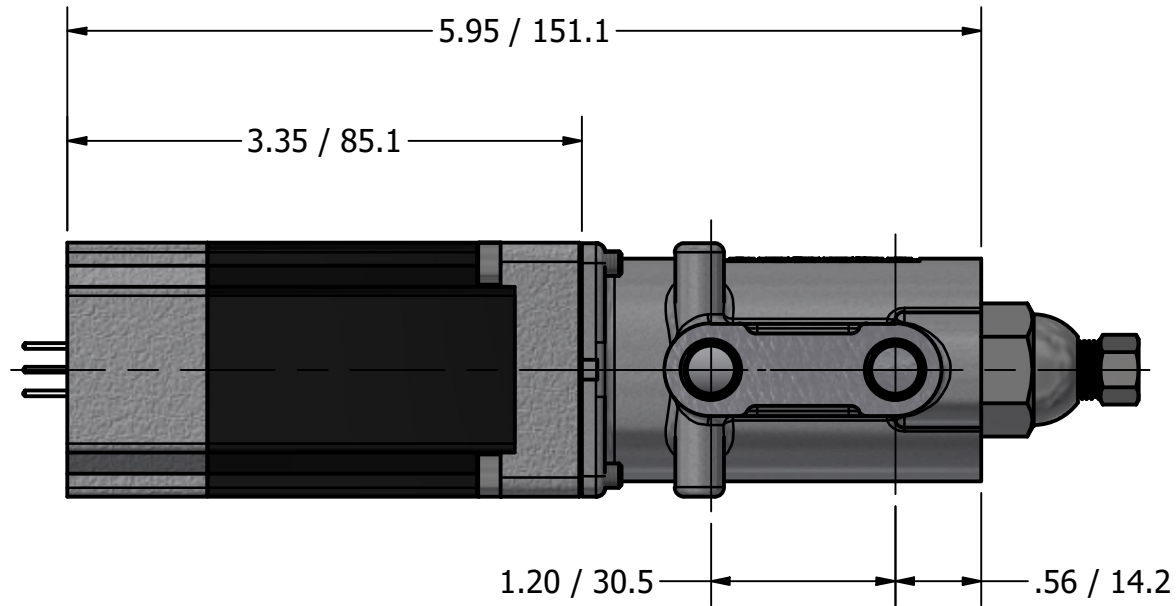

**MICRO VANE PUMP
80 WATT MOTOR
1/8" NPT PORTS
WITH RELIEF VALVE**

MICRO VANE PUMP WITH BL MOTOR AT 1800RPM