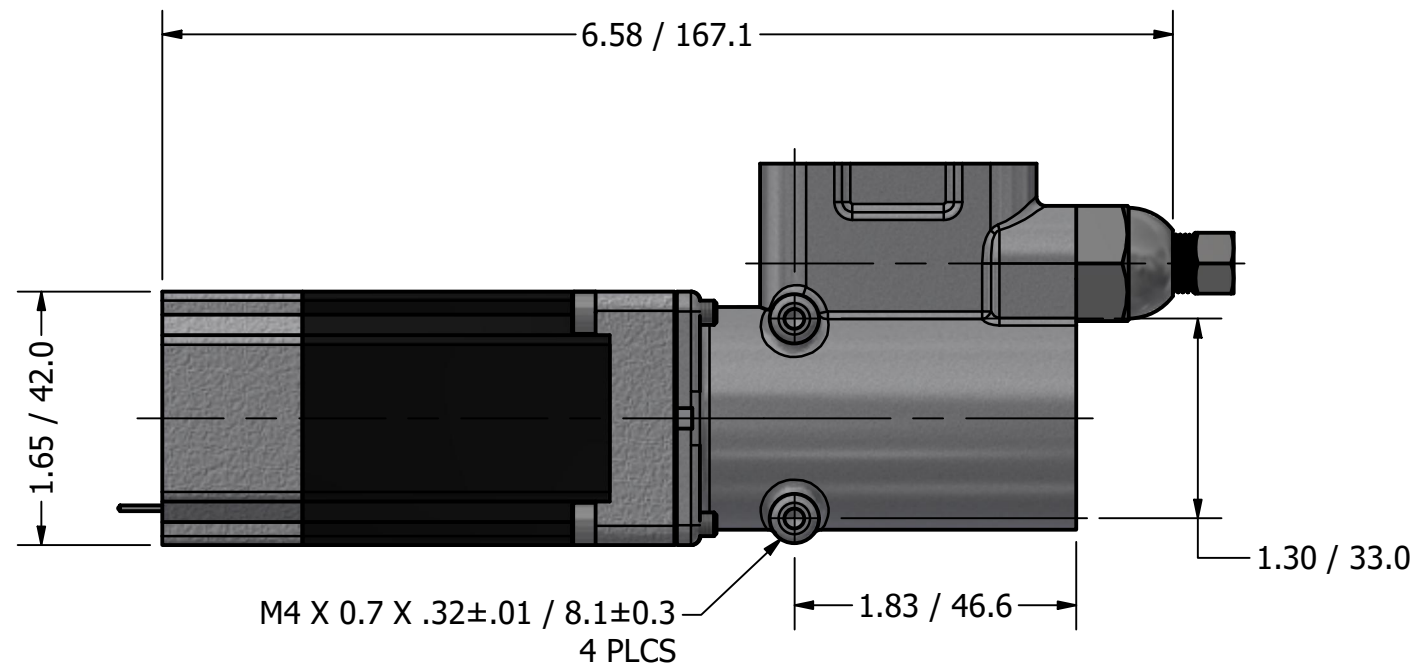

**MICRO VANE PUMP
80 WATT MOTOR
1/8" NPT PORTS
WITH RELIEF VALVE**

MICRO VANE PUMP WITH BL MOTOR AT 1800RPM