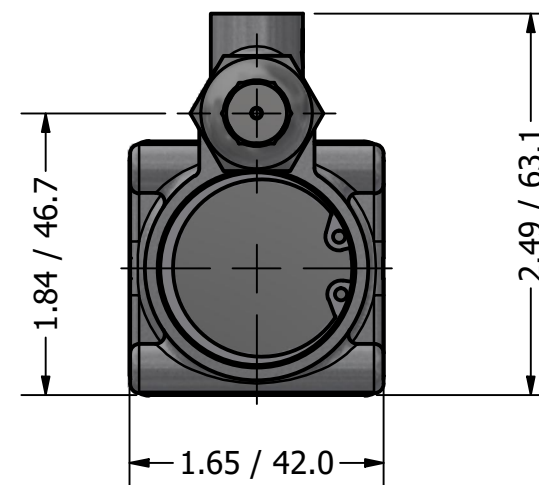

**MICRO VANE PUMP
80 WATT MOTOR
1/8" NPT PORTS
WITH RELIEF VALVE**

MICRO VANE PUMP WITH BL MOTOR AT 1800RPM