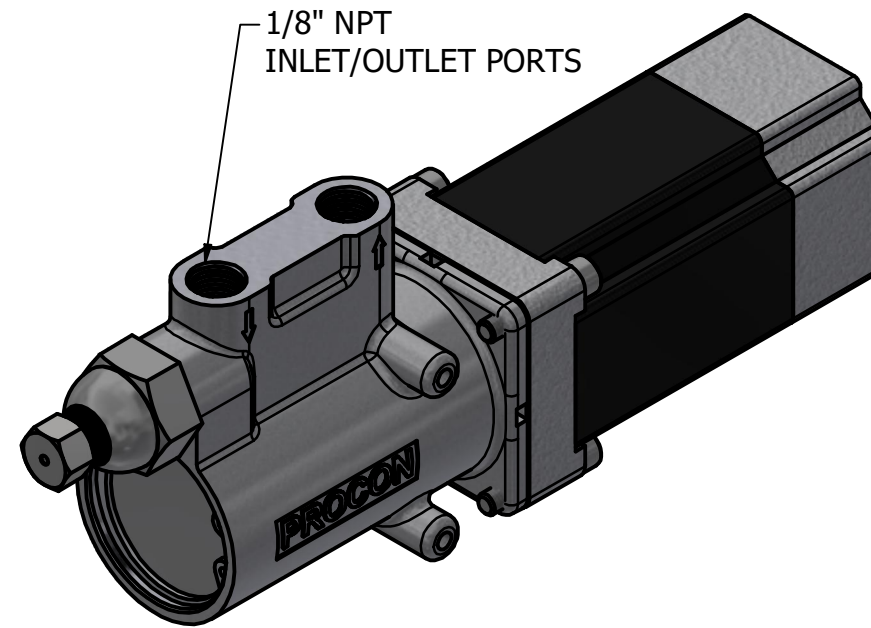

**MICRO VANE PUMP
80 WATT MOTOR
1/8" NPT PORTS
WITH RELIEF VALVE**

MICRO VANE PUMP WITH BL MOTOR AT 1800RPM