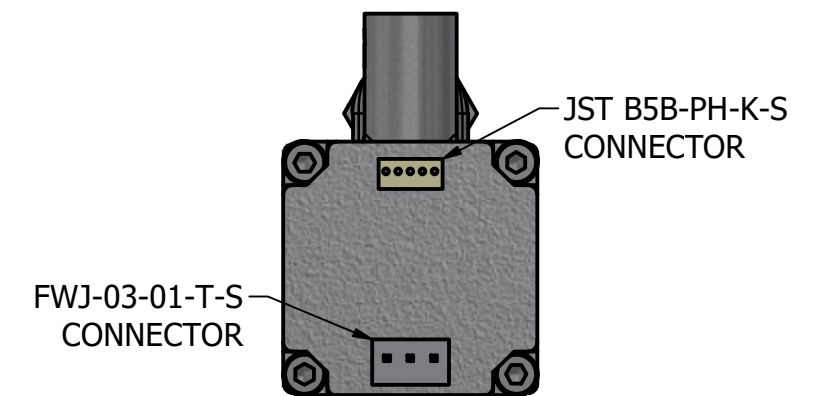

**MICRO VANE PUMP
80 WATT MOTOR
1/8" NPT PORTS
WITH RELIEF VALVE**

MICRO VANE PUMP WITH BL MOTOR AT 1800RPM