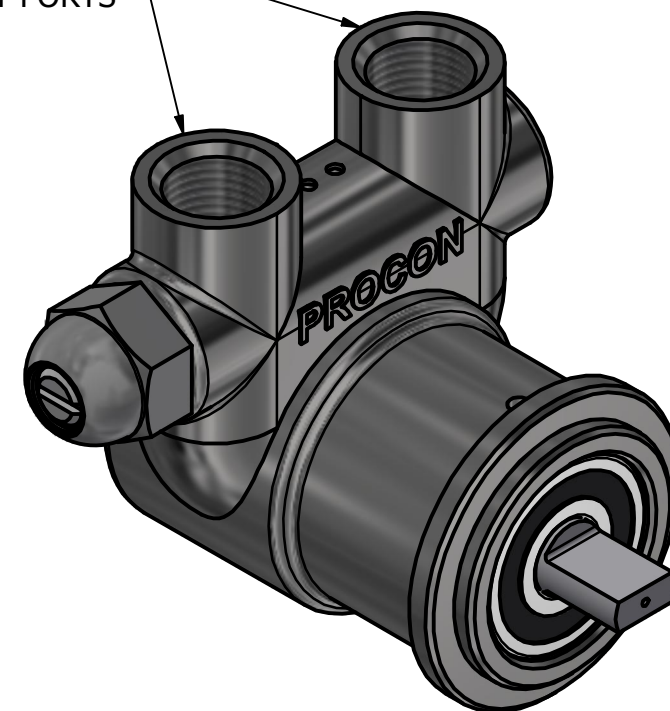

G3/8 (BSPP)
INLET/OUTLET PORTS

**207 ROTARY VANE PUMP
CLAMP-ON STYLE
"A" MOUNTING
G3/8 (BSPP) PORTS
WITH RELIEF VALVE**