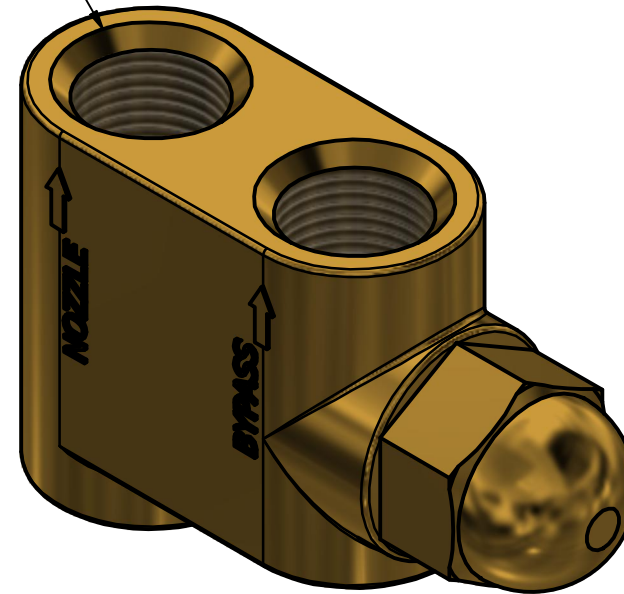

3/8" NPT
INLET/OUTLET PORTS
3 PLCS

EXTERNAL BYPASS VALVE 3/8" NPT PORTS