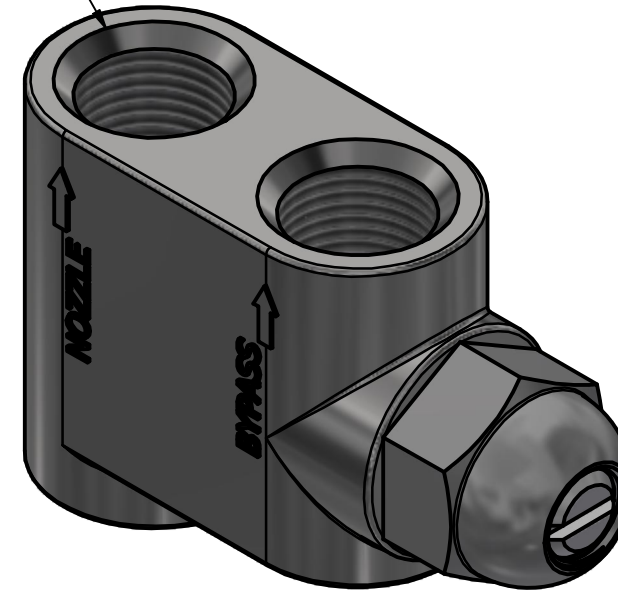

3/8" NPT
INLET/OUTLET PORTS
3 PLCS

EXTERNAL BYPASS VALVE 3/8" NPT PORTS