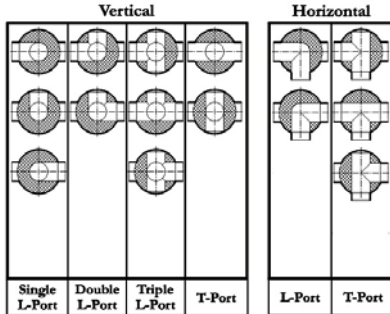

Ball port options viewed from top of valve

CPVC Horizontal Diverter Ball Valves