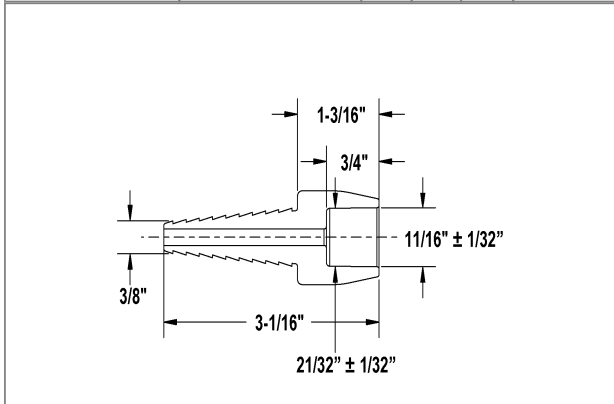

Standard & Recirculating Gooseneck Only (continued)

Straight Serrated Tip Only

| | | | | | |
|----------|-----|-----|---|-----|------|
| LF400-BL | LXT | 600 | 0 | 066 | 7.31 |
|----------|-----|-----|---|-----|------|