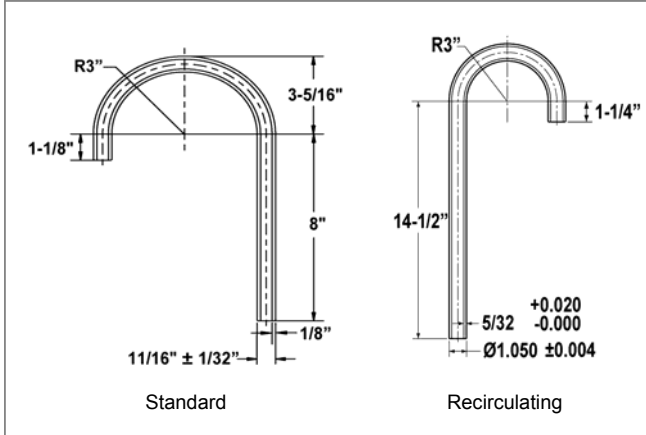

**High Purity PVC System
Low-Extractable Piping For Ultra-Pure Water Systems**

| Part Number | Size | Std Pk | Mstr Ctn | Disc Code | Price Each |
|-------------|------|-----------|-------------|--------------|---------------|
|-------------|------|-----------|-------------|--------------|---------------|

Standard & Recirculating Gooseneck Only (continued)

Straight Serrated Tip Only

| | | | | | |
|----------|-----|-----|---|-----|------|
| LF400-BL | LXT | 600 | 0 | 066 | 7.31 |
|----------|-----|-----|---|-----|------|

**Base Only
Deck Mount**

| | | | | | |
|--------|-----|---|---|-----|------|
| LFB-BL | LXT | 1 | 0 | 066 | 5.11 |
|--------|-----|---|---|-----|------|