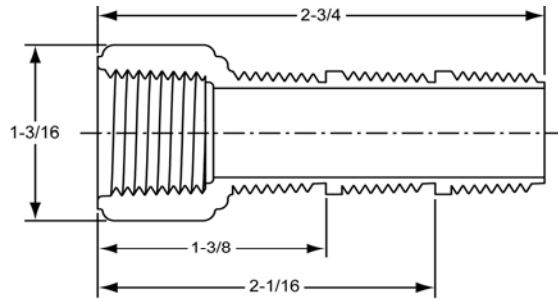

Nipples PVC, CPVC & PE Nipples

PVC Reducing Nipples

Part Number	Size	Std Pk	Mstr Ctn	Disc Code	Price Each
882-101	3/4X1/2	50	300	120	1.47
884-130R	1X1/2	25	300	120	1.99
884-131	1X3/4	50	200	120	2.06

Polyethylene Schedule 40 Nipple

Size	1/2"	3/4"	Std Pk	Mstr Pk	Disc Code
CL -005	P42-005 .89	P43-005 1.05	25	450	120
1-1/2-015	P42-015 .89	---	25	300	120
2 -020	P42-020 .89	P43-020 1.05	25	300	120
2-1/2-025	P42-025 1.05	P43-025 1.48	25	300	120
3 -030	P42-030 1.05	P43-030 1.48	25	300	120
3-1/2-035	P42-035 1.12	P43-035 1.65	25	300	120
4 -040	P42-040 1.12	P43-040 1.65	25	300	120
4-1/2-045	P42-045 1.27	P43-045 1.73	25	300	120
5 -050	P42-050 1.27	P43-050 1.73	25	300	120
5-1/2-055	P42-055 1.48	P43-055 1.88	25	300	120
6 -060	P42-060 1.48	P43-060 1.88	25	300	120
7 -070	P42-070 2.22	P43-070 4.22	25	200	120
8 -080	P42-080 2.26	P43-080 4.31	25	0	120
9 -090	P42-090 2.36	P43-090 4.44	25	0	120
10 -100	P42-100 2.40	P43-100 4.57	25	0	120
11 -110	P42-110 2.52	P43-110 4.82	25	0	120
12 -120	P42-120 2.53	P43-120 4.96	25	0	120
14 -140	P42-140 3.49	---	100	0	120
15 -150	P42-150 3.87	---	100	0	120
16 -160	P42-160 4.22	---	100	0	120
18 -180	P42-180 4.57	---	100	0	120
24 -240	P42-240 6.67	---	100	0	120

Polyethylene Cut-Off Nipples

Part Number	Size	Std Pk	Mstr Ctn	Disc Code	Price Each
491-060	1/2" MPTx6" Cut-Off	50	400	120	.89
492-060	1/2"x3/4" MPTx6" Cut-Off	50	350	120	1.34
493-060	3/4" MPTx6" Cut-Off	50	300	120	1.34

M434-005-3

M434-007-4

Polyethylene Cut-Off Riser Extension

Part Number	Size	Std Pk	Mstr Ctn	Disc Code	Price Each
-------------	------	--------	----------	-----------	------------

FIPT x MIPT Cut-Off

(1/2" = 3 - Section Cut-Off; 3/4" = 4 - Section Cut-Off)