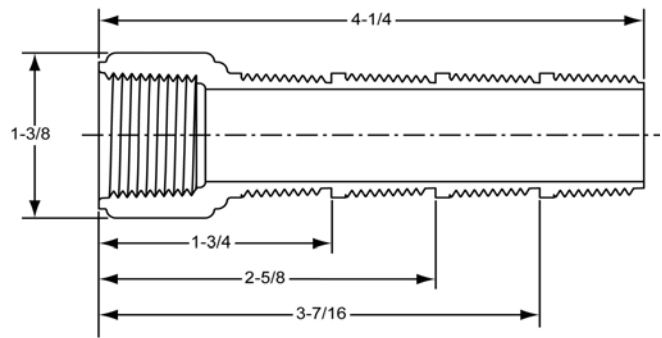

Nipples PVC, CPVC & PE Nipples

PVC Reducing Nipples

Part Number	Size	Std Pk	Mstr Ctn	Disc Code	Price Each
882-101	3/4X1/2	50	300	120	1.47
884-130R	1X1/2	25	300	120	1.99
884-131	1X3/4	50	200	120	2.06

Polyethylene Schedule 40 Nipple

Size	1/2"	3/4"	Std Pk	Mstr Pk	Disc Code
CL -005	P42-005 .89	P43-005 1.05	25	450	120
1-1/2-015	P42-015 .89	---	25	300	120
2 -020	P42-020 .89	P43-020 1.05	25	300	120
2-1/2-025	P42-025 1.05	P43-025 1.48	25	300	120
3 -030	P42-030 1.05	P43-030 1.48	25	300	120
3-1/2-035	P42-035 1.12	P43-035 1.65	25	300	120
4 -040	P42-040 1.12	P43-040 1.65	25	300	120
4-1/2-045	P42-045 1.27	P43-045 1.73	25	300	120
5 -050	P42-050 1.27	P43-050 1.73	25	300	120
5-1/2-055	P42-055 1.48	P43-055 1.88	25	300	120
6 -060	P42-060 1.48	P43-060 1.88	25	300	120
7 -070	P42-070 2.22	P43-070 4.22	25	200	120
8 -080	P42-080 2.26	P43-080 4.31	25	0	120
9 -090	P42-090 2.36	P43-090 4.44	25	0	120
10 -100	P42-100 2.40	P43-100 4.57	25	0	120
11 -110	P42-110 2.52	P43-110 4.82	25	0	120
12 -120	P42-120 2.53	P43-120 4.96	25	0	120
14 -140	P42-140 3.49	---	100	0	120
15 -150	P42-150 3.87	---	100	0	120
16 -160	P42-160 4.22	---	100	0	120
18 -180	P42-180 4.57	---	100	0	120
24 -240	P42-240 6.67	---	100	0	120

Polyethylene Cut-Off Nipples

Part Number	Size	Std Pk	Mstr Ctn	Disc Code	Price Each
491-060	1/2" MPTx6" Cut-Off	50	400	120	.89
492-060	1/2"x3/4" MPTx6" Cut-Off	50	350	120	1.34
493-060	3/4" MPTx6" Cut-Off	50	300	120	1.34

M434-005-3

M434-007-4

Polyethylene Cut-Off Riser Extension

Part Number	Size	Std Pk	Mstr Ctn	Disc Code	Price Each
-------------	------	--------	----------	-----------	------------

FIPT x MIPT Cut-Off

(1/2" = 3 - Section Cut-Off; 3/4" = 4 - Section Cut-Off)