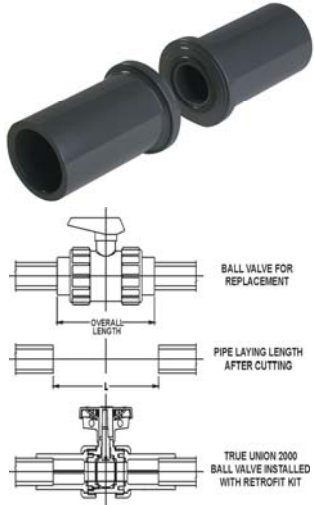

## Thermoplastic Valves Ball Valve Accessories & Repair Kits

### Retrofit End Connector Sets (Socket Style Only)

Special extended Socket end connectors allow in-line replacement of other brand valves with Spears® True Union 2000 Ball Valves, 3-Way Ball Valves, and True Union 2000 Ball Check Valves. Kit includes 2 Extended End Connectors with O-rings

#### Retrofit Kit For Other Brand Valves

Size	1/2	3/4	1	1-1/4	1-1/2	2	2-1/2	3	4
L	4-29/32	5-7/16	6-3/32	7-1/4	7-1/2	8-17/32	10-3/4	11-7/16	14-15/16

### True Union Retrofit Kits - Other Brand Valves (Socket Style Only) PVC

Size	EPDM	Viton®	Std Pk	Mstr Pk	Disc Code
<b>1/2</b>	RFK2-005 <b>9.65</b>	RFK3-005 <b>12.57</b>	1	25	299
<b>3/4</b>	RFK2-007 <b>12.56</b>	RFK3-007 <b>14.35</b>	1	25	299
<b>1</b>	RFK2-010 <b>14.22</b>	RFK3-010 <b>16.61</b>	1	25	299
<b>1-1/4</b>	RFK2-012 <b>16.71</b>	RFK3-012 <b>23.73</b>	1	10	299
<b>1-1/2</b>	RFK2-015 <b>20.96</b>	RFK3-015 <b>27.36</b>	1	10	299
<b>2</b>	RFK2-020 <b>30.19</b>	RFK3-020 <b>37.73</b>	1	10	299
<b>2-1/2</b>	RFK2-025 <b>55.55</b>	RFK3-025 <b>75.60</b>	1	5	299
<b>3</b>	RFK2-030 <b>73.89</b>	RFK3-030 <b>92.34</b>	1	5	299
<b>4</b>	RFK2-040 <b>109.05</b>	RFK3-040 <b>156.06</b>	1	4	299