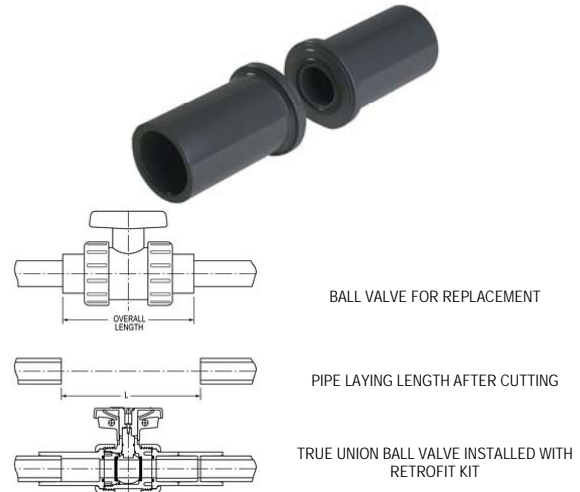

Retrofit Kit For Older "Regular Style" Spears® Valves

Size	1/2	3/4	1	1-1/4	1-1/2	2	2-1/2	3	4
L	5-5/16	6-1/4	6-11/16	7-1/8	8-3/16	8-15/16	12	12-1/16	13-3/16

True Union Retrofit Kits - Older "Regular Style" Spears® Valves (Socket Style Only) PVC

Size	EPDM	Viton®	Std Pk	Mstr Pk	Disc Code
1/2	RFKS2-005 9.65	RFKS3-005 12.57	1	10	299
3/4	RFKS2-007 12.56	RFKS3-007 14.35	1	10	299
1	RFKS2-010 14.22	RFKS3-010 16.61	1	10	299
1-1/4	RFKS2-012 16.71	RFKS3-012 23.73	1	10	299
1-1/2	RFKS2-015 20.96	RFKS3-015 27.36	1	10	299
2	RFKS2-020 30.19	RFKS3-020 37.73	1	5	299
2-1/2	RFKS2-025 55.55	RFKS3-025 75.60	1	5	299
3	RFKS2-030 73.89	RFKS3-030 92.34	1	5	299
4	RFKS2-040 109.05	RFKS3-040 156.06	1	2	299

True Union Retrofit Kits - Older "Regular Style" Spears® Valves (Socket Style Only) CPVC

Size	EPDM	Viton®	Std Pk	Mstr Pk	Disc Code
1/2	RFKS2-005C 14.01	RFKS3-005C 15.18	1	10	299
3/4	RFKS2-007C 15.77	RFKS3-007C 19.14	1	10	299
1	RFKS2-010C 18.02	RFKS3-010C 21.97	1	10	299
1-1/4	RFKS2-012C 23.47	RFKS3-012C 30.49	1	10	299
1-1/2	RFKS2-015C 28.65	RFKS3-015C 36.64	1	10	299
2	RFKS2-020C 38.90	RFKS3-020C 46.45	1	5	299